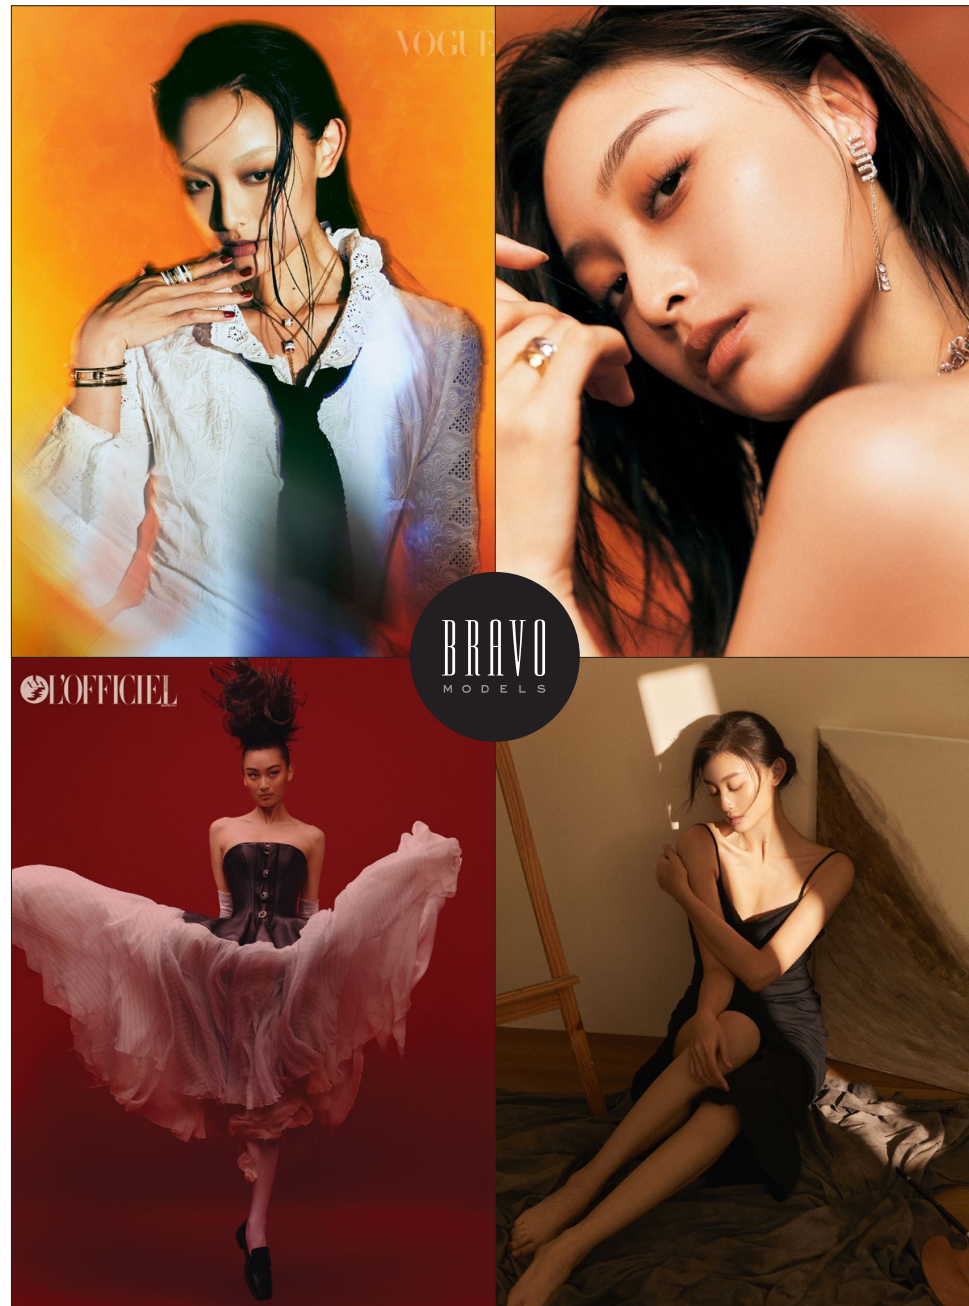

# Ning An

BRAVO MODELS

Height 175 Bust 80 Waist 60 Hips 89 Shoe 24 Eyes dk brown Hair black

HILLSIDE TERRACE H-301 18-17 SARUGAKUCHO SHIBUYA TOKYO 150-0033 JAPAN  
PHONE 03.3463.9090 / FAX 03.3463.9901  
WWW.BRAVOMODELS.NET

# Sally Takahashi

高橋 彩里

BRAVO MODELS

Height 176 Bust 82 Waist 59 Hips 89 Shoe 26.0 Eyes Dk.Brown Hair Dk.Brown

HILLSIDE TERRACE H-301 18-17 SARUGAKUCHO SHIBUYA TOKYO 150-0033 JAPAN  
PHONE 03.3463.9090 / FAX 03.3463.9901  
WWW.BRAVOMODELS.NET