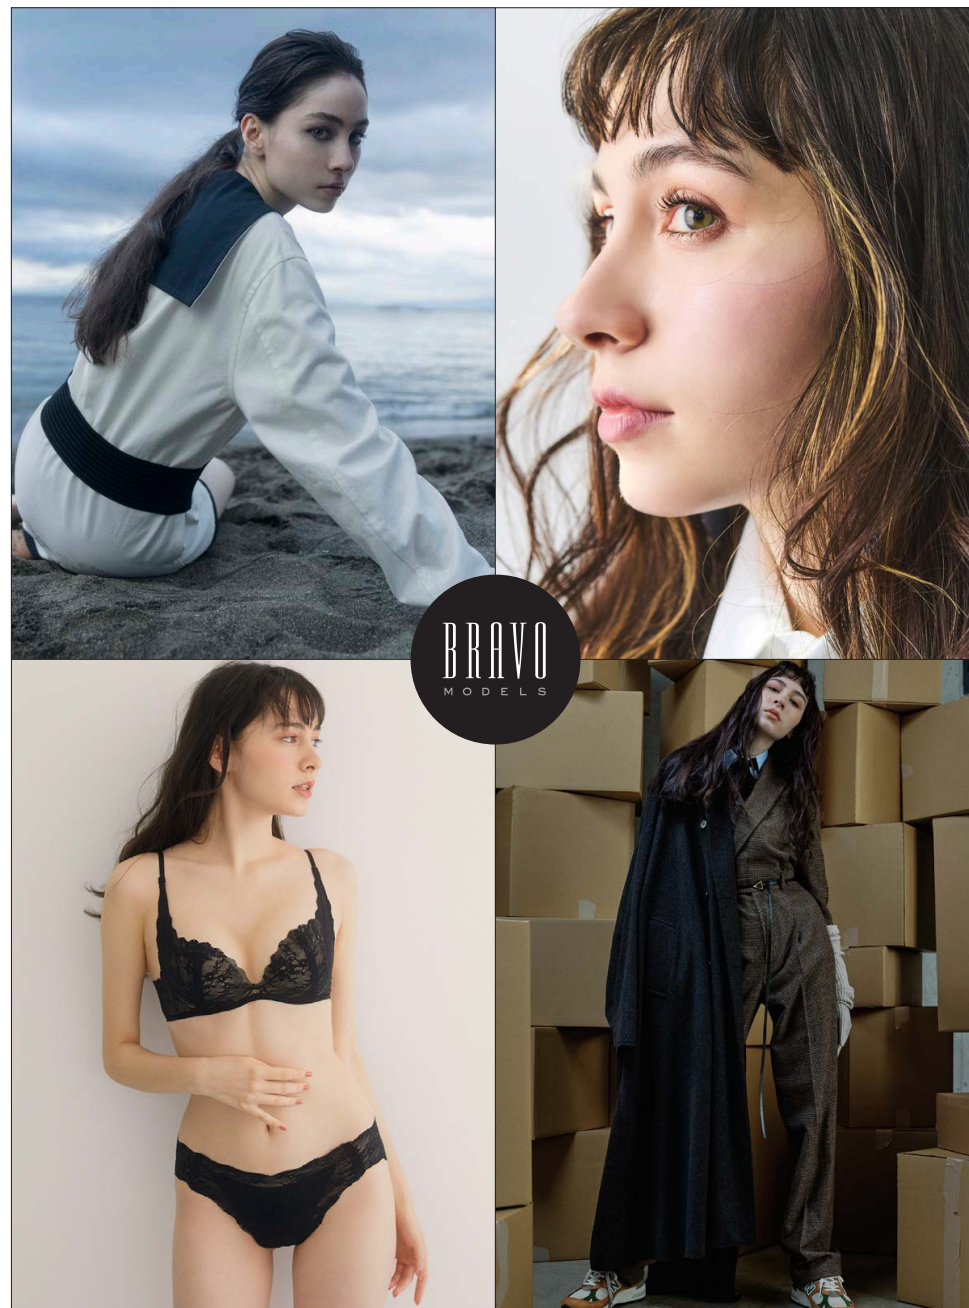

HILLSIDE TERRACE H-301 18-17 SARUGAKUCHO SHIBUYA TOKYO 150-0033 JAPAN
PHONE 03.3463.9090 / FAX 03.3463.9901
WWW.BRAVOMODELS.NET