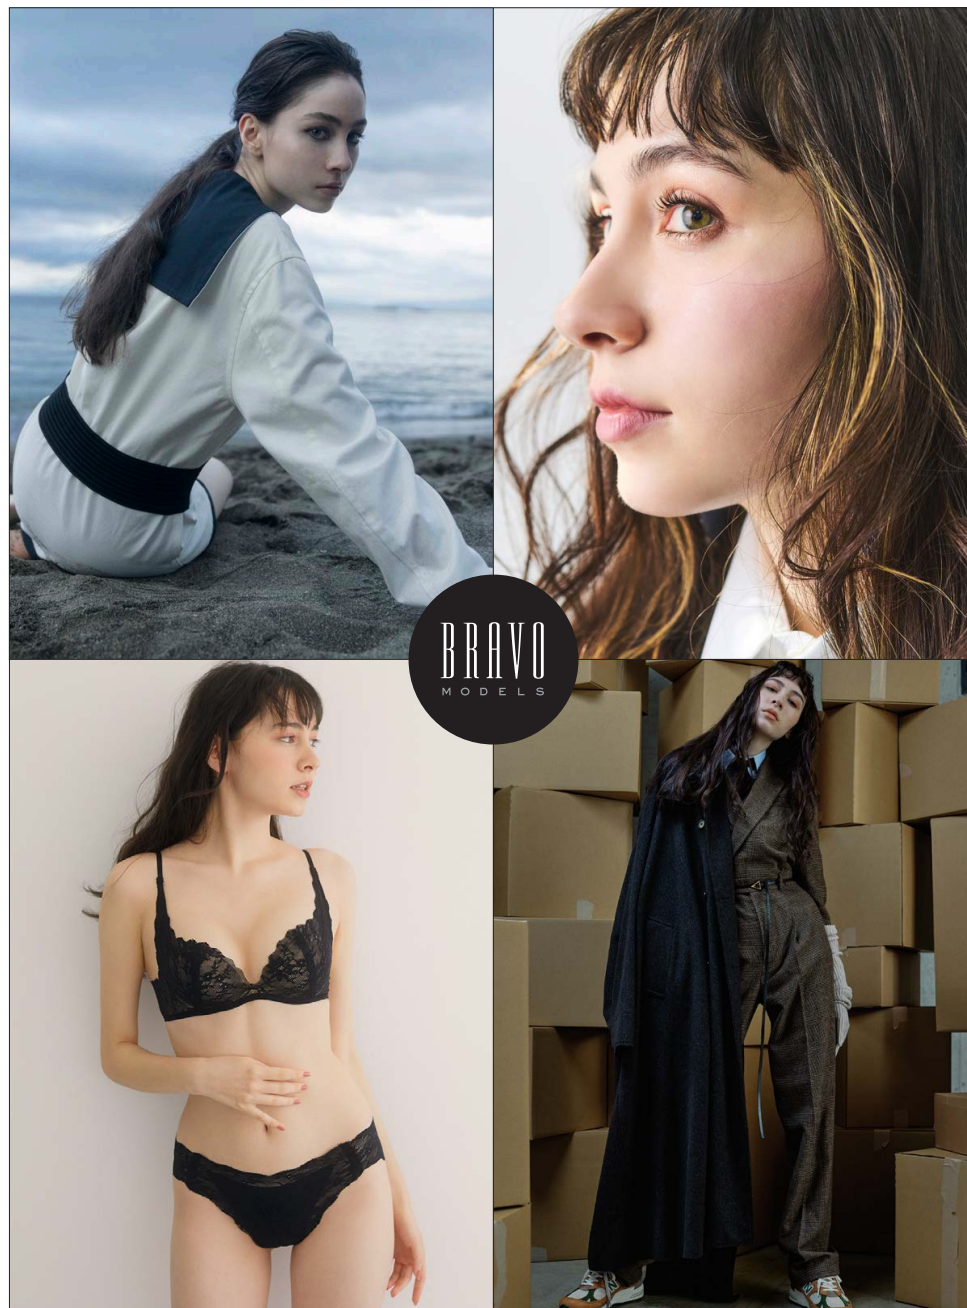

HILLSIDE TERRACE H-301 18-17 SARUGAKUCHO SHIBUYA TOKYO 150-0033 JAPAN
PHONE 03.3463.9090 / FAX 03.3463.9901
WWW.BRAVOMODELS.NET

Takako

貴子

BRAVO MODELS

Height 171 Bust 83 Waist 60 Hips 89 Shoe 25 Eyes black Hair brown