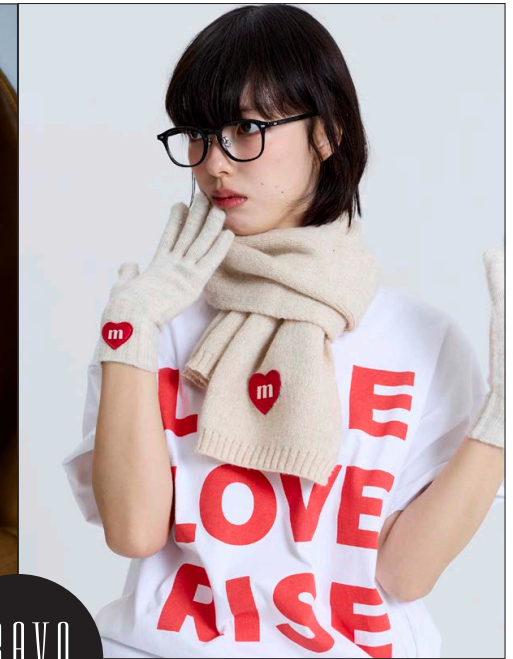

BRAVO
MODELS