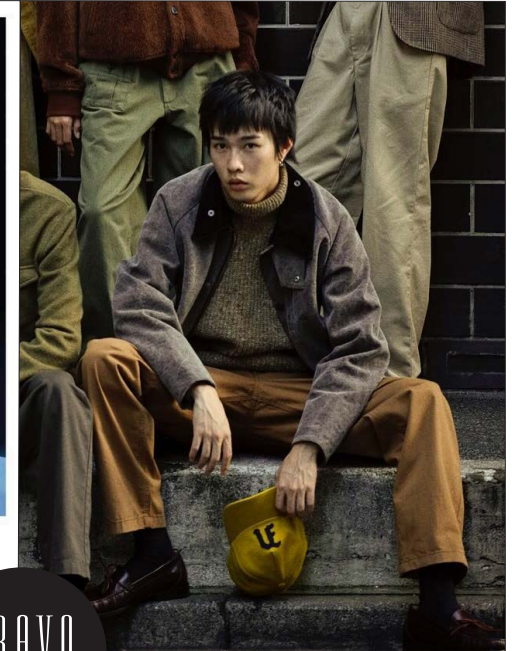

SEINA

聖名

BRAVO MODELS

Height 187 Chest 81 Waist 68 Hips 90 Shoe 27.5 Eyes black Hair Black

FENDI

ARENA

HILLSIDE TERRACE H-301 18-17 SARUGAKUCHO SHIBUYA TOKYO 150-0033 JAPAN  
PHONE 03.3463.9090 / FAX 03.3463.9901  
WWW.BRAVOMODELS.NET

Ryo

渡部 亮

BRAVO MODELS

Height 189 Chest 89 Waist 69 Hips 91 Shoe 28 Eyes brown Hair blak

HILLSIDE TERRACE H-301 18-17 SARUGAKUCHO SHIBUYA TOKYO 150-0033 JAPAN  
PHONE 03.3463.9090 / FAX 03.3463.9901  
WWW.BRAVOMODELS.NET