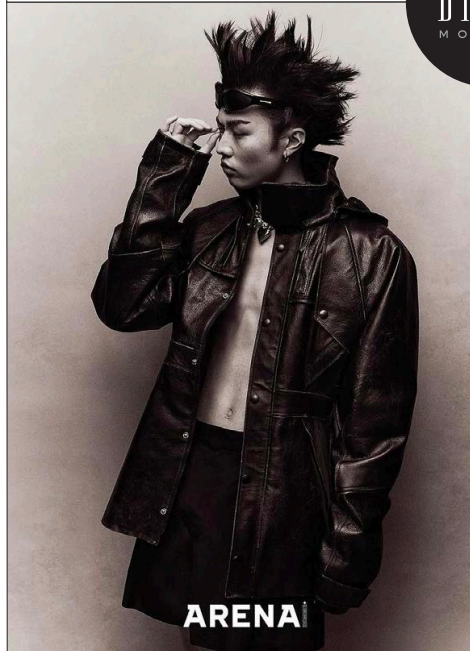

# Taito

BRAVO MODELS

Height 185 Chest 85 Waist 72 Hips 86 Shoe 27.5 Eyes Brown Hair Black

HILLSIDE TERRACE H-301 18-17 SARUGAKUCHO SHIBUYA TOKYO 150-0033 JAPAN  
PHONE 03.3463.9090 / FAX 03.3463.9901  
WWW.BRAVOMODELS.NET

SEINA

聖名

BRAVO MODELS

Height 187 Chest 81 Waist 68 Hips 90 Shoe 27.5 Eyes black Hair Black

FENDI

ARENA

HILLSIDE TERRACE H-301 18-17 SARUGAKUCHO SHIBUYA TOKYO 150-0033 JAPAN  
PHONE 03.3463.9090 / FAX 03.3463.9901  
WWW.BRAVOMODELS.NET

Ryo

渡部 亮

BRAVO MODELS

Height 189 Chest 89 Waist 69 Hips 91 Shoe 28 Eyes brown Hair blak

HILLSIDE TERRACE H-301 18-17 SARUGAKUCHO SHIBUYA TOKYO 150-0033 JAPAN  
PHONE 03.3463.9090 / FAX 03.3463.9901  
WWW.BRAVOMODELS.NET