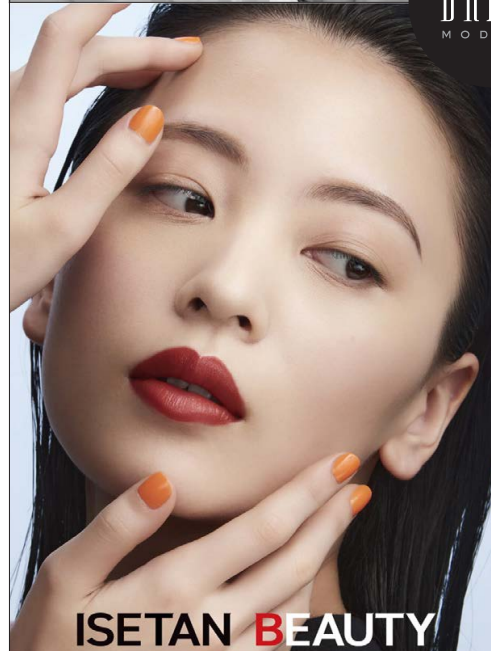

Kureha

紅巴

BRAVO MODELS

Height 163 Bust 81 Waist 58 Hips 78 Shoe 24.5 Eyes Dk. Brown Hair Black

VALENTINO
GARAVANI

PIPROJECT™ U
MOUSSY

BRAVO
MODELS

ISETAN BEAUTY