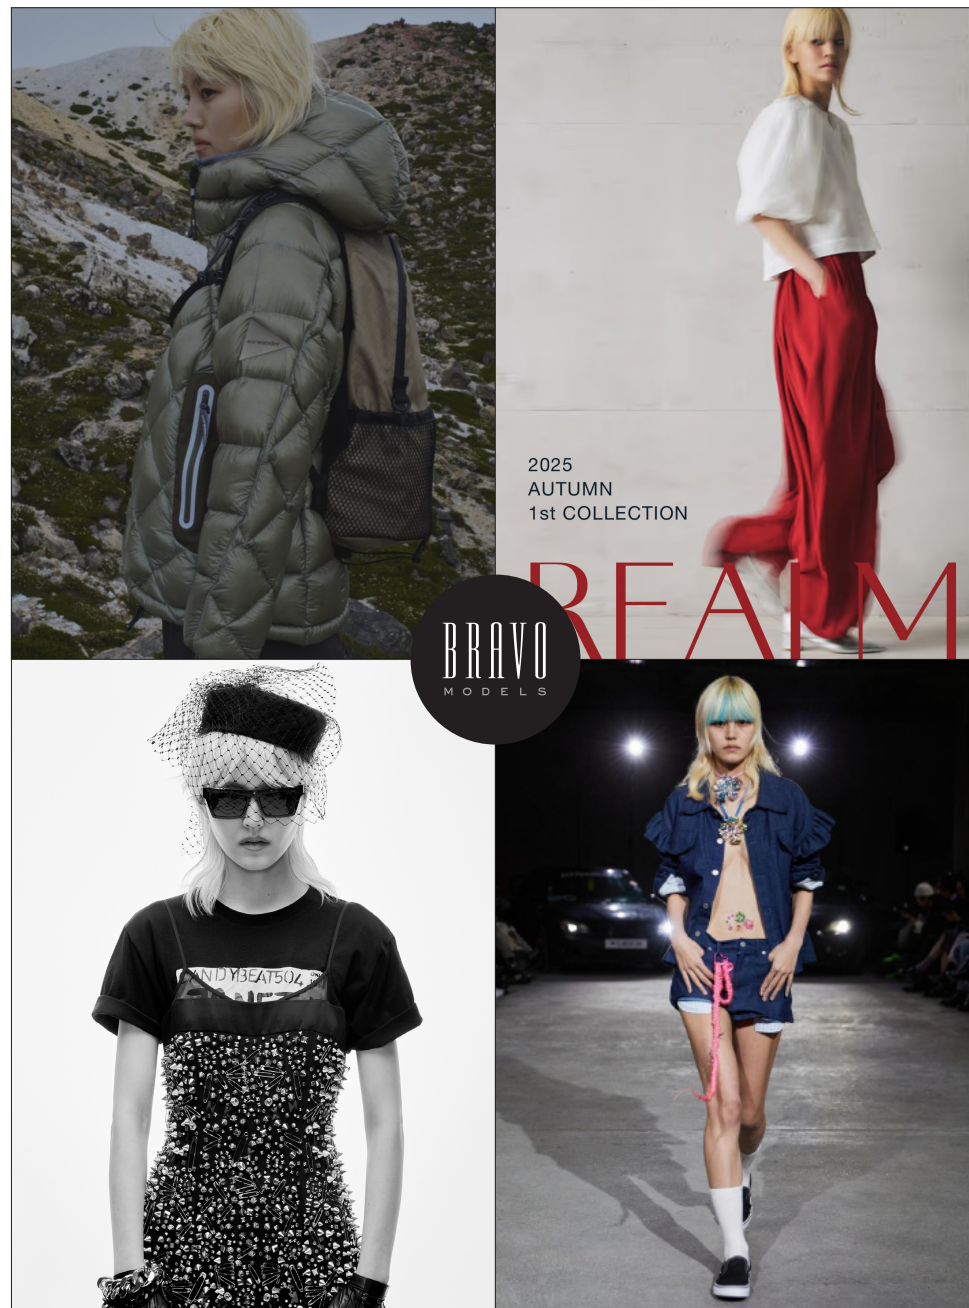

2025
AUTUMN
1st COLLECTION

BRAVO
MODELS

REALM

HILLSIDE TERRACE H-301 18-17 SARUGAKUCHO SHIBUYA TOKYO 150-0033 JAPAN
PHONE 03.3463.9090 / FAX 03.3463.9901
WWW.BRAVOMODELS.NET