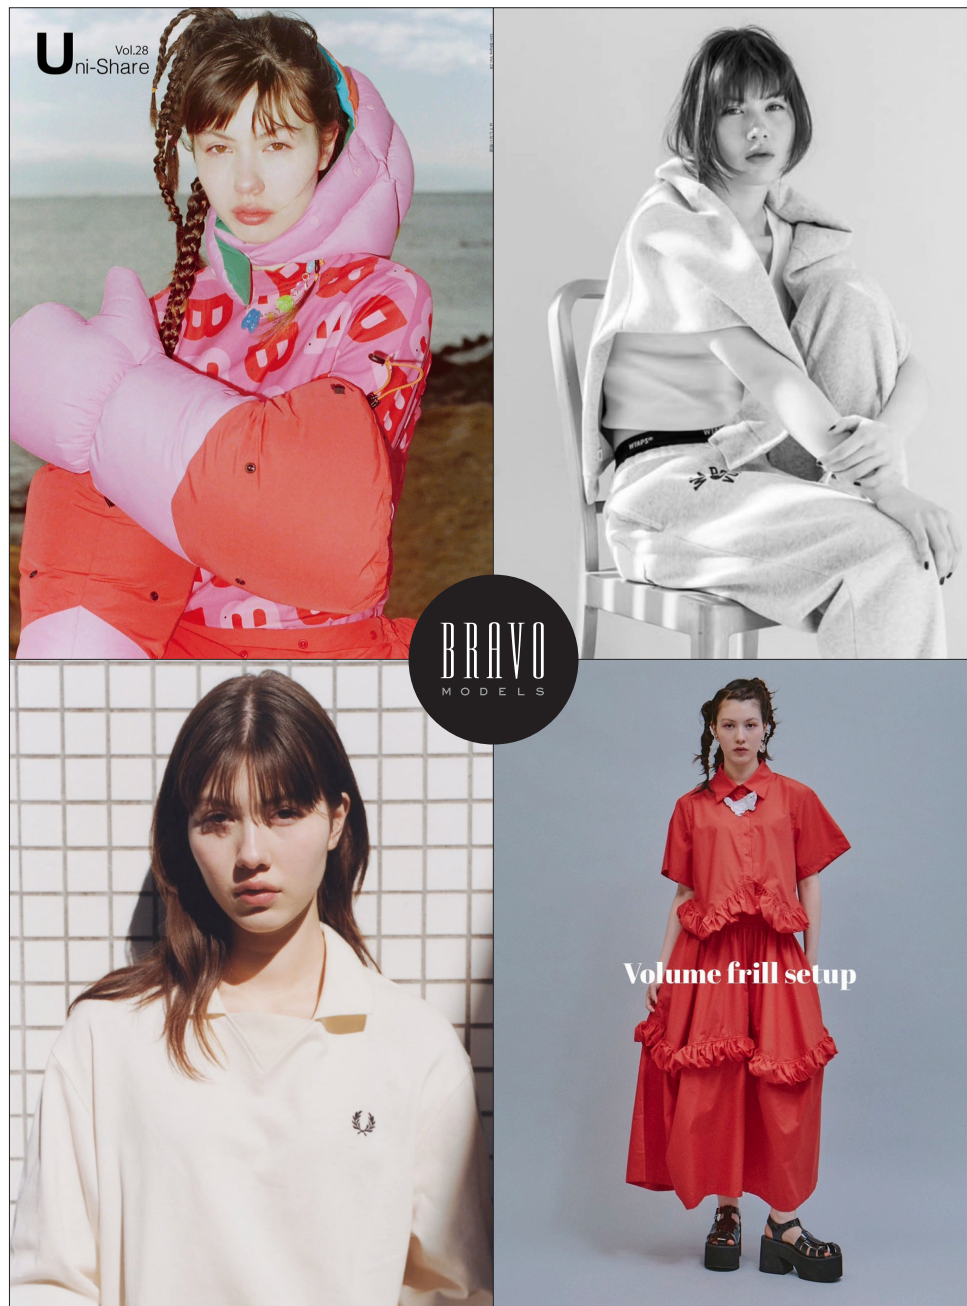

2025
AUTUMN
1st COLLECTION

BRAVO
MODELS

REALM

HILLSIDE TERRACE H-301 18-17 SARUGAKUCHO SHIBUYA TOKYO 150-0033 JAPAN
PHONE 03.3463.9090 / FAX 03.3463.9901
WWW.BRAVOMODELS.NET

Amile

山宮あみれ

BRAVO MODELS

Height 170 Bust 79 Waist 59 Hips 88 Shoe 24 Eyes Brown Hair Dk.Brown