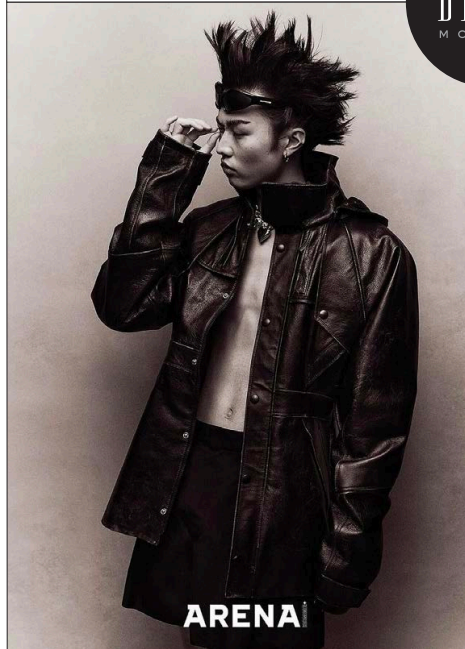

SEINA

聖名

BRAVO MODELS

Height 187 Chest 81 Waist 68 Hips 90 Shoe 27.5 Eyes black Hair Black

FENDI

ARENA

HILLSIDE TERRACE H-301 18-17 SARUGAKUCHO SHIBUYA TOKYO 150-0033 JAPAN
PHONE 03.3463.9090 / FAX 03.3463.9901
WWW.BRAVOMODELS.NET

TAKASHI

大須賀 崇

BRAVO MODELS

Height 187 Chest 88 Waist 76 Hips 95 Shoe 27.5 Eyes black Hair black

HILLSIDE TERRACE H-301 18-17 SARUGAKUCHO SHIBUYA TOKYO 150-0033 JAPAN
PHONE 03.3463.9090 / FAX 03.3463.9901
WWW.BRAVOMODELS.NET