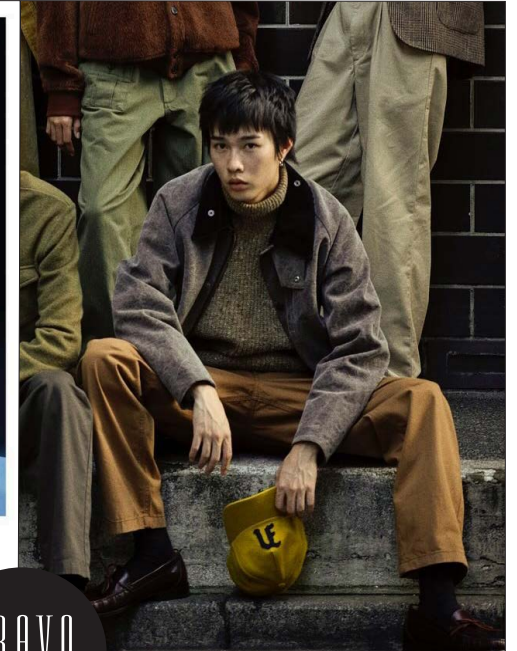

SEINA

聖名

BRAVO MODELS

Height 187 Chest 81 Waist 68 Hips 90 Shoe 27.5 Eyes black Hair Black

FENDI

ARENA

HILLSIDE TERRACE H-301 18-17 SARUGAKUCHO SHIBUYA TOKYO 150-0033 JAPAN
PHONE 03.3463.9090 / FAX 03.3463.9901
WWW.BRAVOMODELS.NET

TAKASHI

大須賀 崇

BRAVO MODELS

Height 187 Chest 88 Waist 76 Hips 95 Shoe 27.5 Eyes black Hair black

HILLSIDE TERRACE H-301 18-17 SARUGAKUCHO SHIBUYA TOKYO 150-0033 JAPAN
PHONE 03.3463.9090 / FAX 03.3463.9901
WWW.BRAVOMODELS.NET