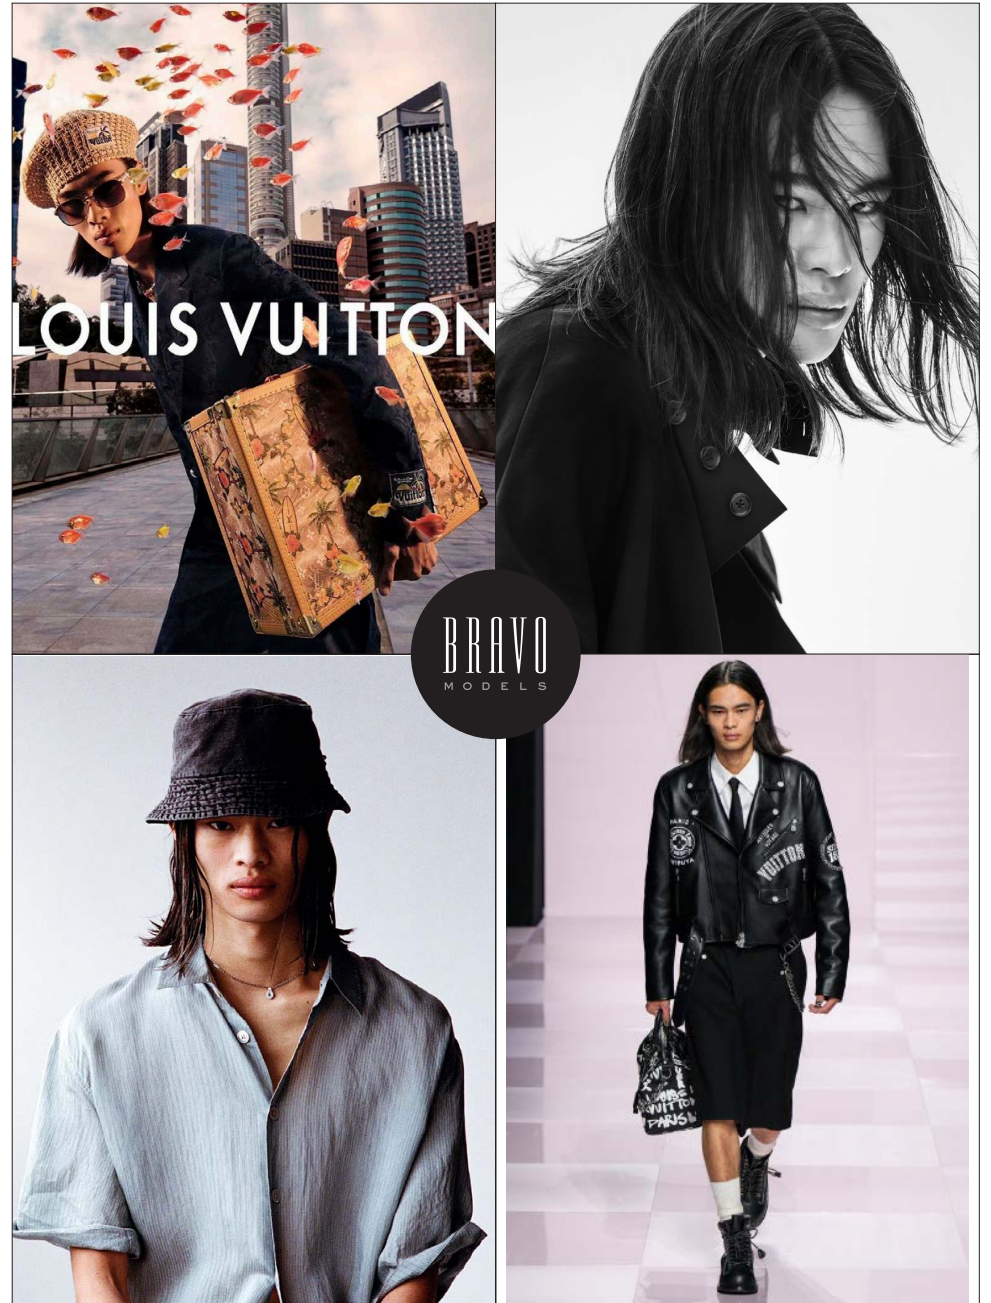

HILLSIDE TERRACE H-301 18-17 SARUGAKUCHO SHIBUYA TOKYO 150-0033 JAPAN
PHONE 03.3463.9090 / FAX 03.3463.9901
WWW.BRAVOMODELS.NET