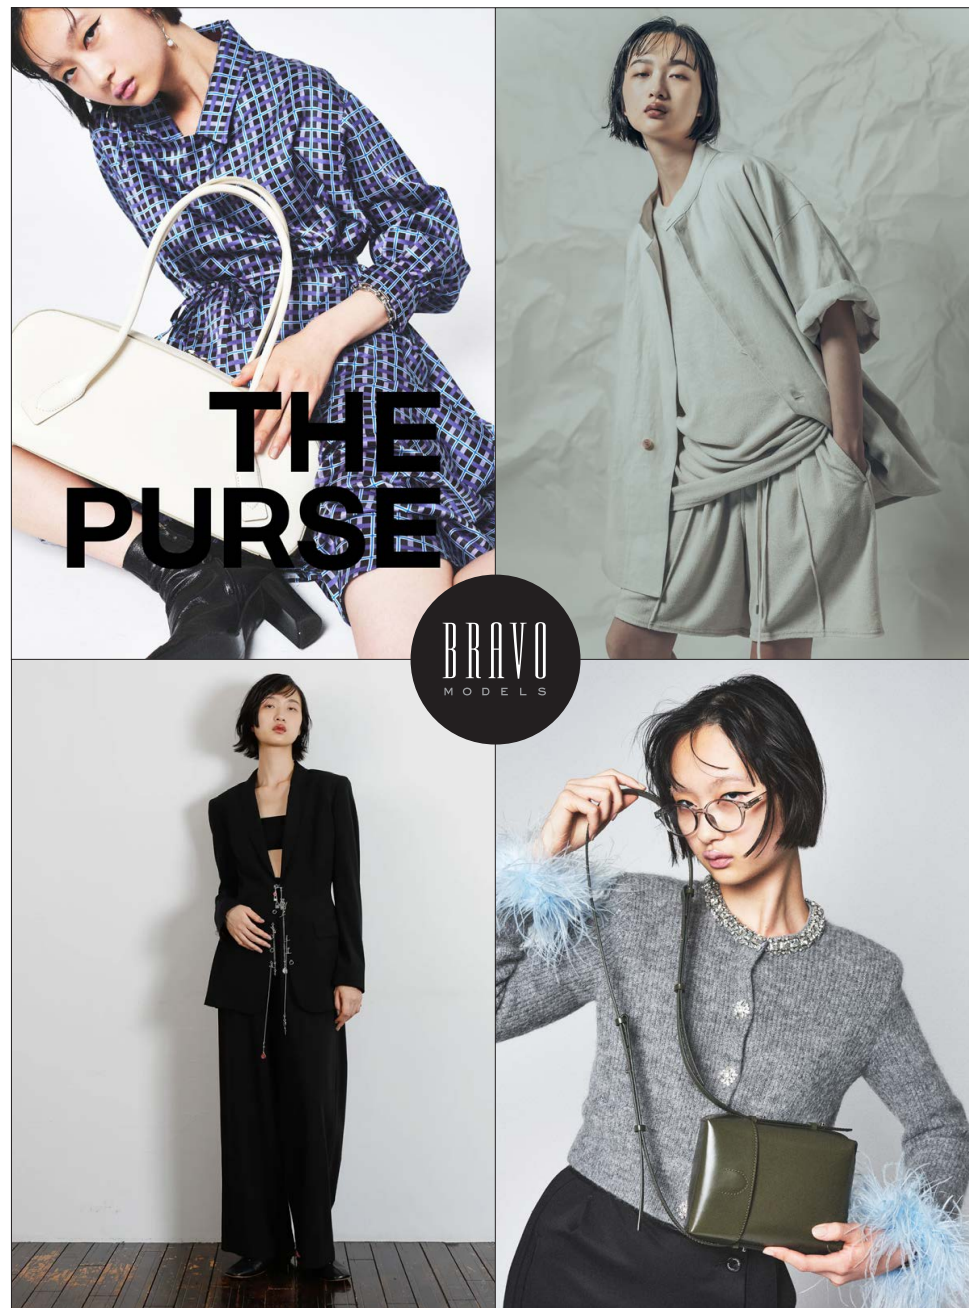

HILLSIDE TERRACE H-301 18-17 SARUGAKUCHO SHIBUYA TOKYO 150-0033 JAPAN
PHONE 03.3463.9090 / FAX 03.3463.9901
WWW.BRAVOMODELS.NET