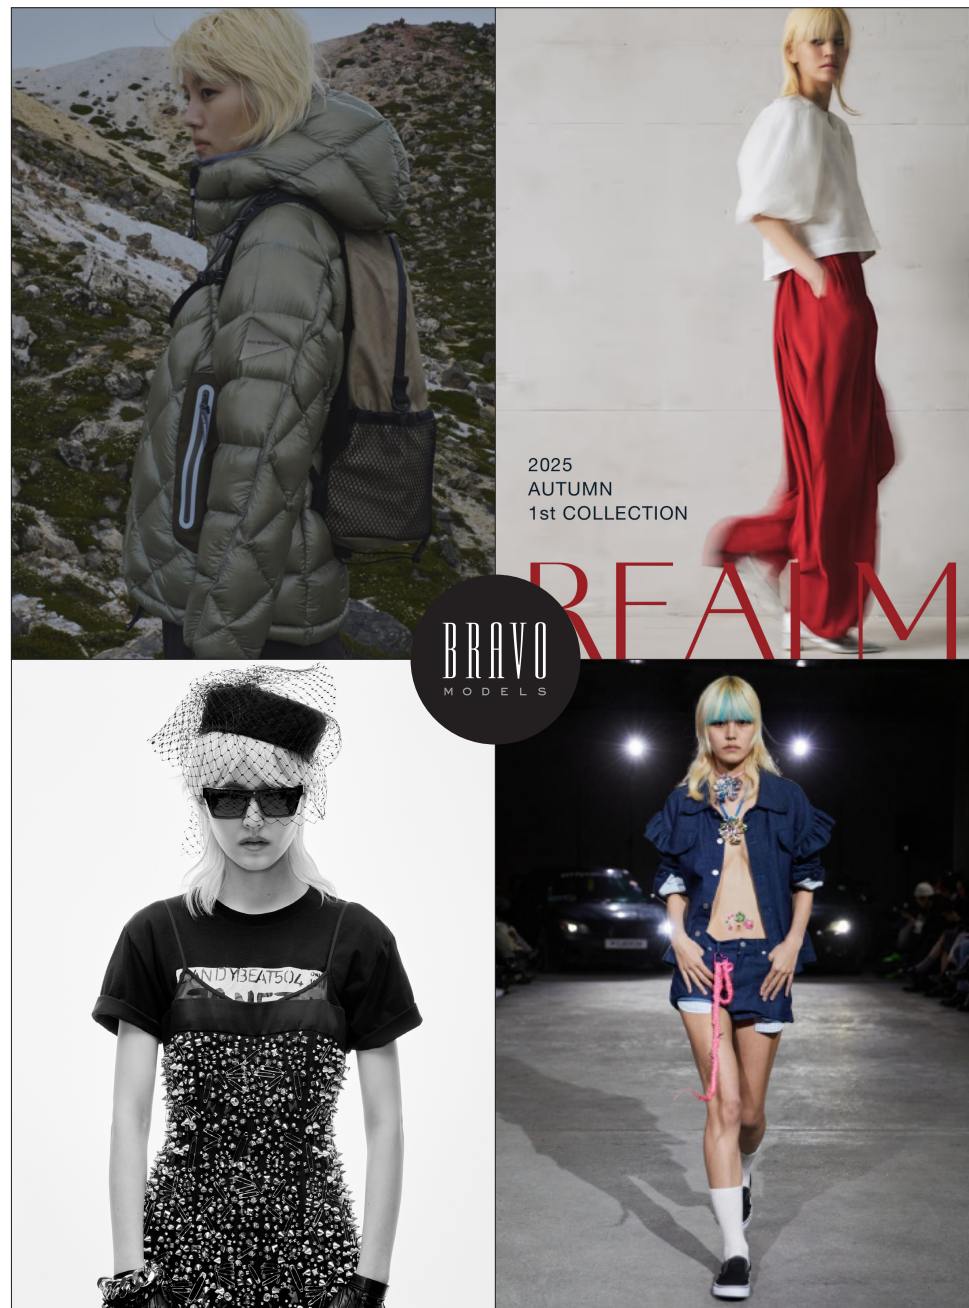

AKI

BRAVO MODELS

Height 177 Bust 74 Waist 58 Hips 88 Shoe 25.5 Eyes Brown Hair Blonde

2025  
AUTUMN  
1st COLLECTION

REAIM

BRAVO  
MODELS

HILLSIDE TERRACE H-301 18-17 SARUGAKUCHO SHIBUYA TOKYO 150-0033 JAPAN  
PHONE 03.3463.9090 / FAX 03.3463.9901  
WWW.BRAVOMODELS.NET