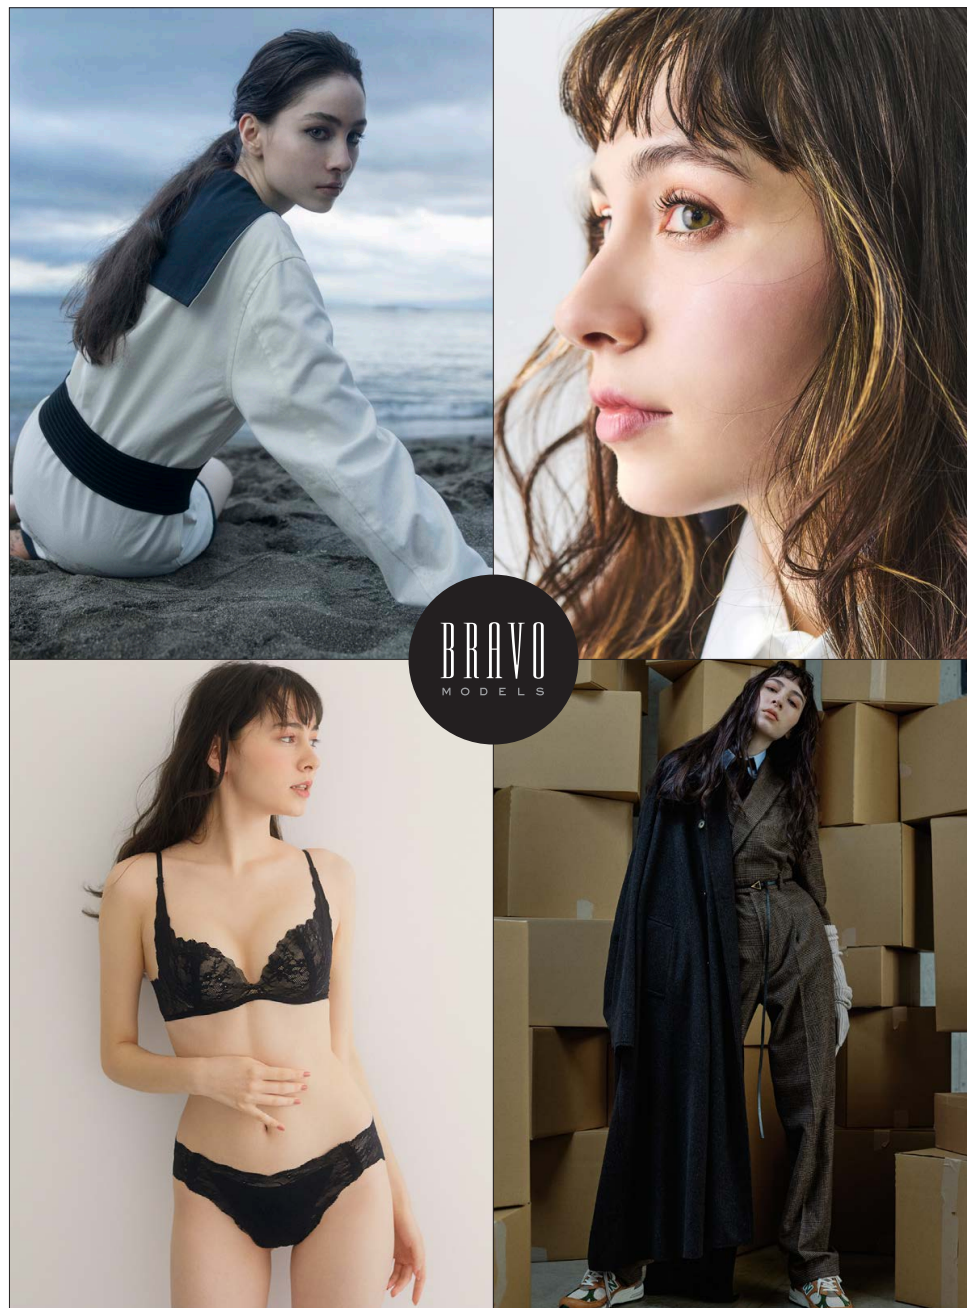

Amile

山宮あみれ

BRAVO MODELS

Height 170 Bust 79 Waist 59 Hips 88 Shoe 24 Eyes Brown Hair Dk.Brown

HILLSIDE TERRACE H-301 18-17 SARUGAKUCHO SHIBUYA TOKYO 150-0033 JAPAN  
PHONE 03.3463.9090 / FAX 03.3463.9901  
WWW.BRAVOMODELS.NET

NOELLE

ノエル

BRAVO MODELS

Height 175 Bust 83 Waist 60 Hips 89 Shoe 24.5 Eyes Hazel Hair Dk Brown

HILLSIDE TERRACE H-301 18-17 SARUGAKUCHO SHIBUYA TOKYO 150-0033 JAPAN  
PHONE 03.3463.9090 / FAX 03.3463.9901  
WWW.BRAVOMODELS.NET

Maily

BRAVO MODELS

Height 170 Bust 83 Waist 60 Hips 91 Shoe 25 Eyes Brown Hair DK.Brown

HILLSIDE TERRACE H-301 18-17 SARUGAKUCHO SHIBUYA TOKYO 150-0033 JAPAN  
PHONE 03.3463.9090 / FAX 03.3463.9901  
WWW.BRAVOMODELS.NET