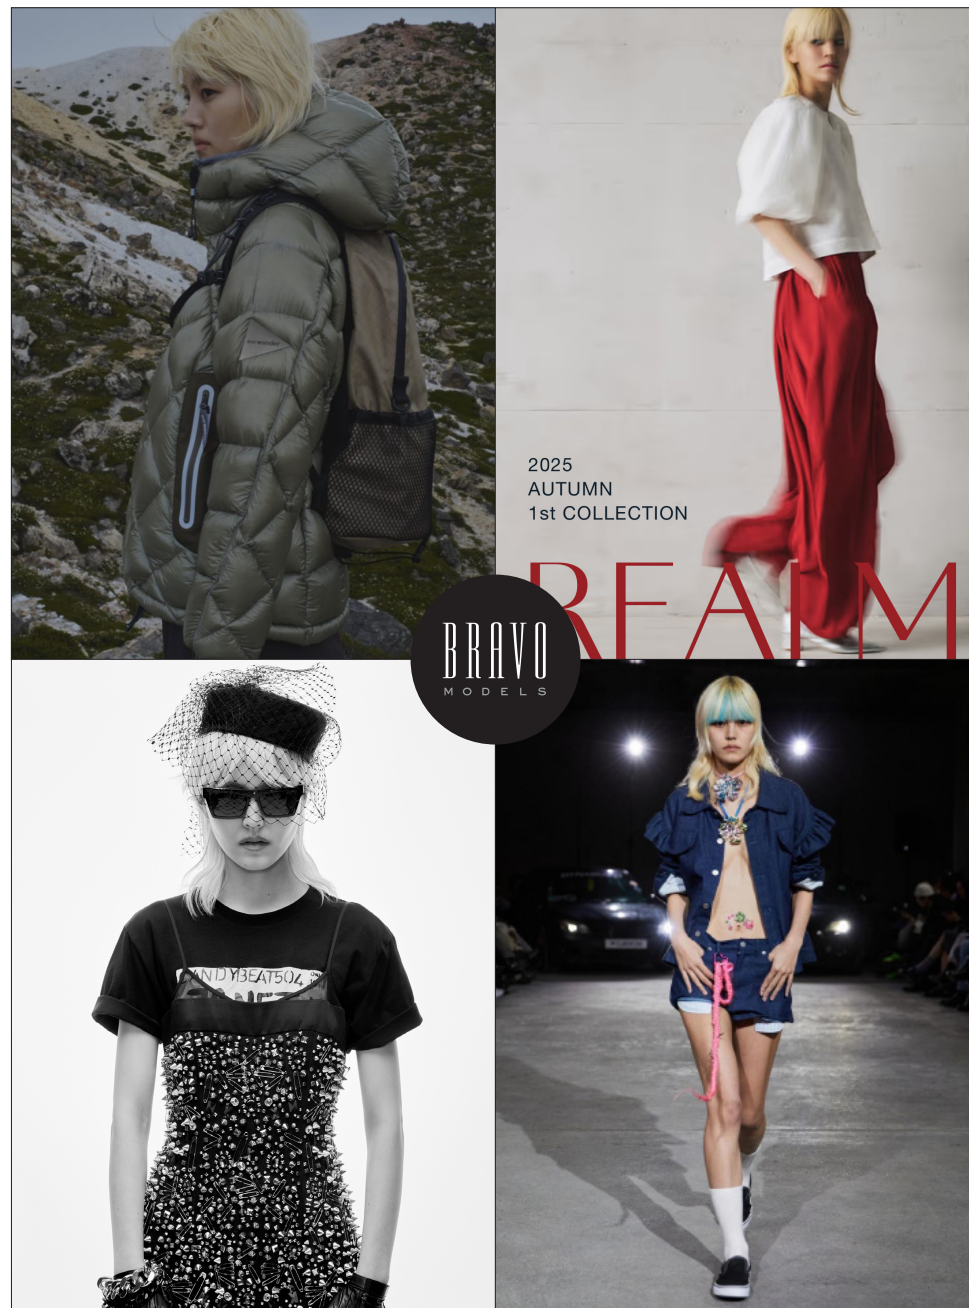

AKI

BRAVO MODELS

Height 177 Bust 74 Waist 58 Hips 88 Shoe 25.5 Eyes Brown Hair Blonde

2025  
AUTUMN  
1st COLLECTION

BRAVO  
MODELS

REALM

HILLSIDE TERRACE H-301 18-17 SARUGAKUCHO SHIBUYA TOKYO 150-0033 JAPAN  
PHONE 03.3463.9090 / FAX 03.3463.9901  
WWW.BRAVOMODELS.NET