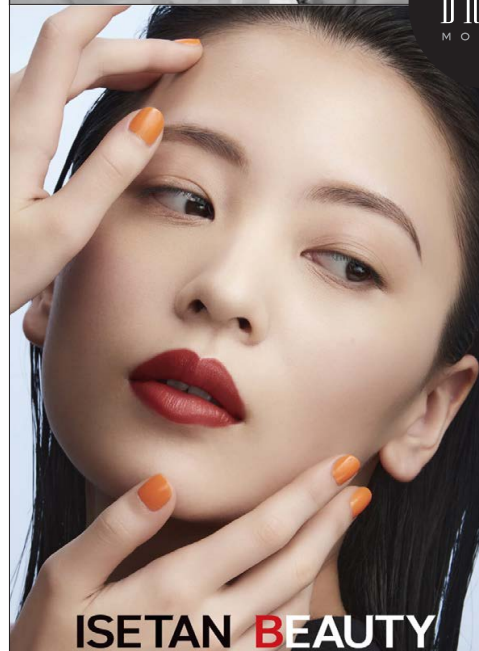

Kureha

紅巴

BRAVO MODELS

Height 163 Bust 81 Waist 58 Hips 78 Shoe 24.5 Eyes Dk. Brown Hair Black

VALENTINO
GARAVANI

PIPROJECT™ U
MOUSSY

BRAVO
MODELS

ISETAN BEAUTY