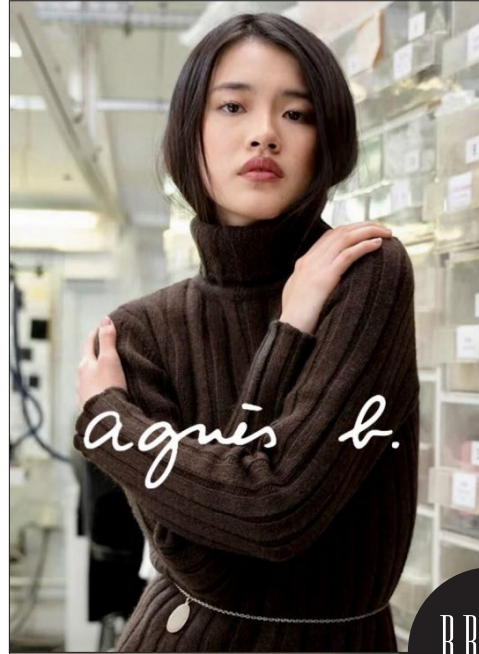

BRAVO
MODELS

HILLSIDE TERRACE H-301 18-17 SARUGAKUCHO SHIBUYA TOKYO 150-0033 JAPAN
PHONE 03.3463.9090 / FAX 03.3463.9901
WWW.BRAVOMODELS.NET