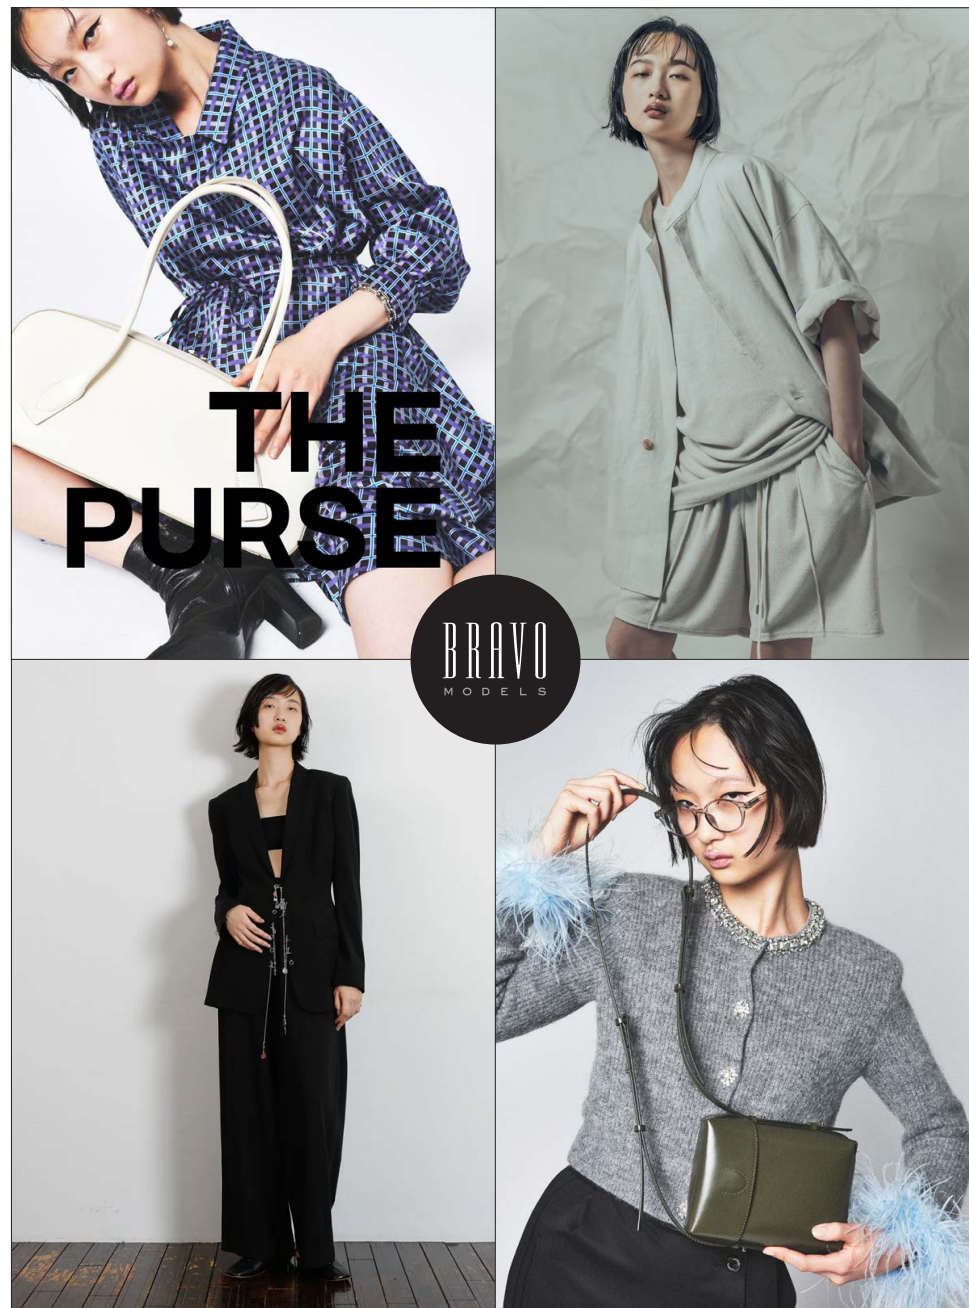

2025
AUTUMN
1st COLLECTION

BRAVO
MODELS

REALM

HILLSIDE TERRACE H-301 18-17 SARUGAKUCHO SHIBUYA TOKYO 150-0033 JAPAN
PHONE 03.3463.9090 / FAX 03.3463.9901
WWW.BRAVOMODELS.NET

NON
のん

BRAVO MODELS

Height 176 Bust 78 Waist 58 Hips 89 Shoes 26 Eyes Brown Hair Black