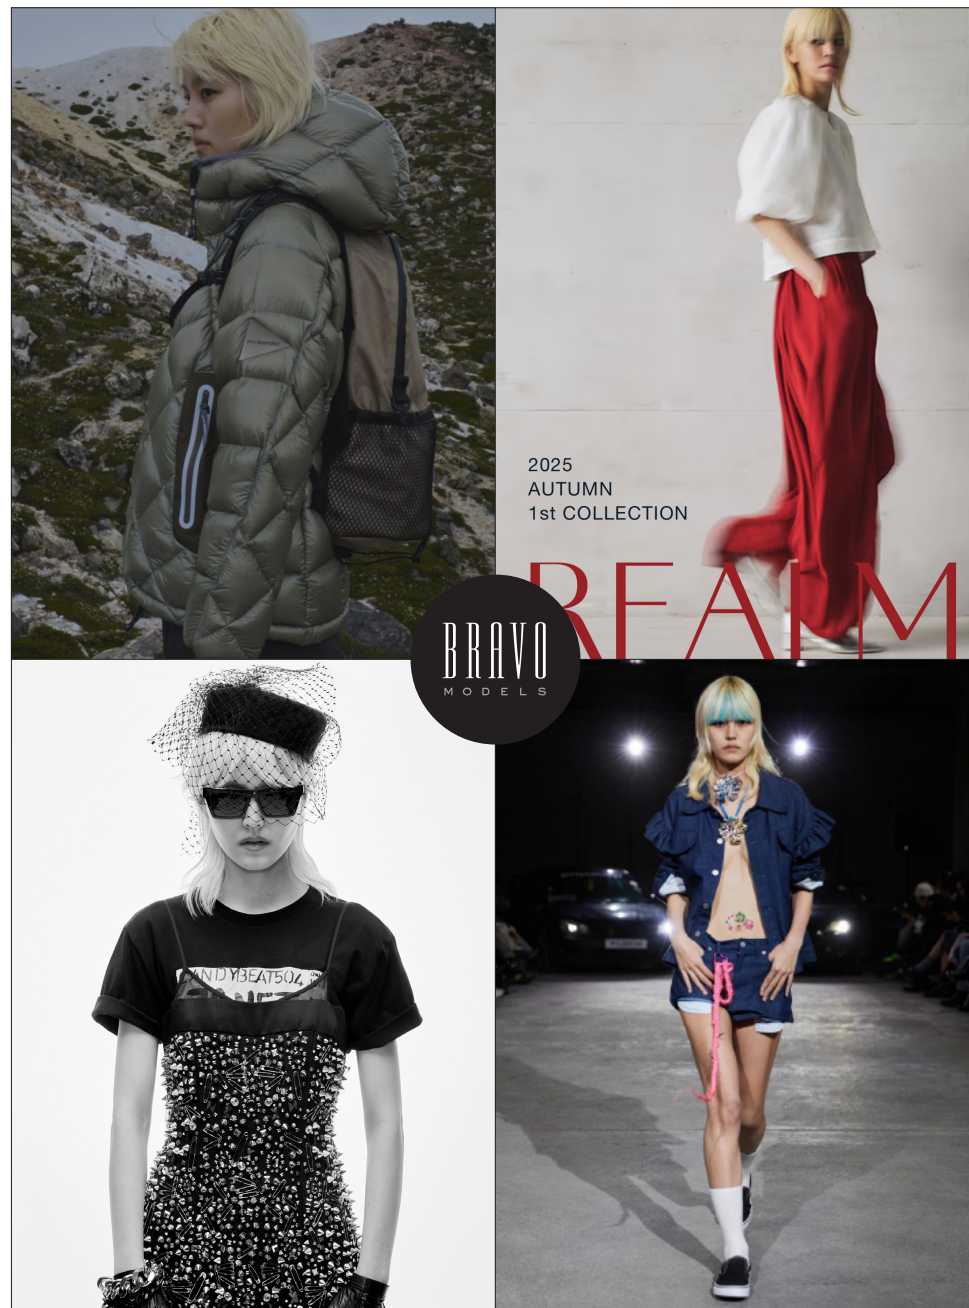

Volume frill setup

HILLSIDE TERRACE H-301 18-17 SARUGAKUCHO SHIBUYA TOKYO 150-0033 JAPAN
PHONE 03.3463.9090 / FAX 03.3463.9901
WWW.BRAVOMODELS.NET

AKI

BRAVO MODELS

Height 177 Bust 74 Waist 58 Hips 88 Shoe 25.5 Eyes Brown Hair Blonde