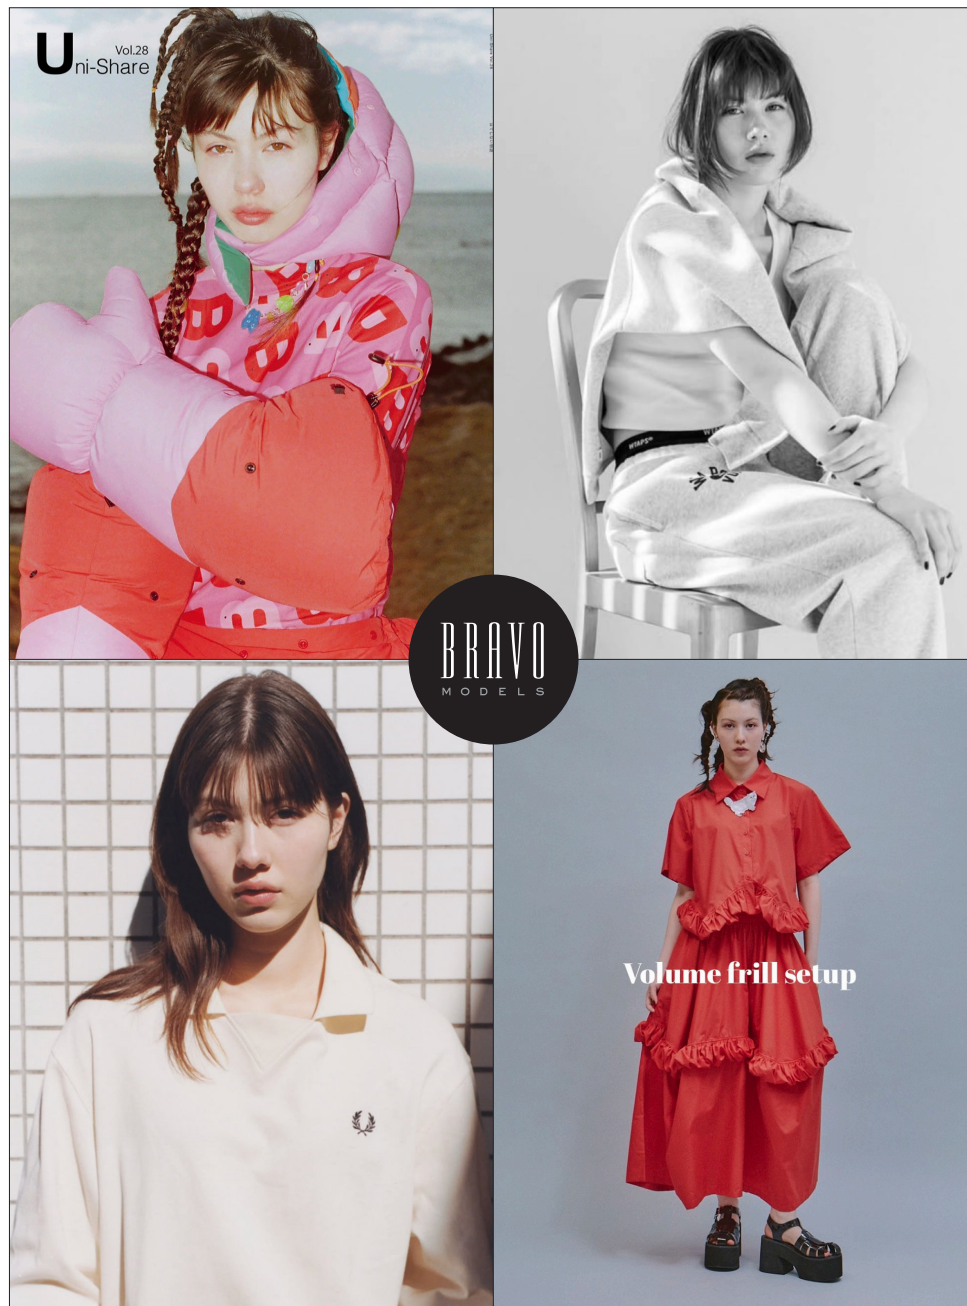

Lilica

石塚 凜里華

BRAVO MODELS

Height 175 Bust 79 Waist 59 Hips 86 Shoe 25.5 Eyes Dk. brown Hair Black

HILLSIDE TERRACE H-301 18-17 SARUGAKUCHO SHIBUYA TOKYO 150-0033 JAPAN
PHONE 03.3463.9090 / FAX 03.3463.9901
WWW.BRAVOMODELS.NET

Amile

山宮あみれ

BRAVO MODELS

Height 170 Bust 79 Waist 59 Hips 88 Shoe 24 Eyes Brown Hair Dk.Brown

Volume frill setup

HILLSIDE TERRACE H-301 18-17 SARUGAKUCHO SHIBUYA TOKYO 150-0033 JAPAN
PHONE 03.3463.9090 / FAX 03.3463.9901
WWW.BRAVOMODELS.NET