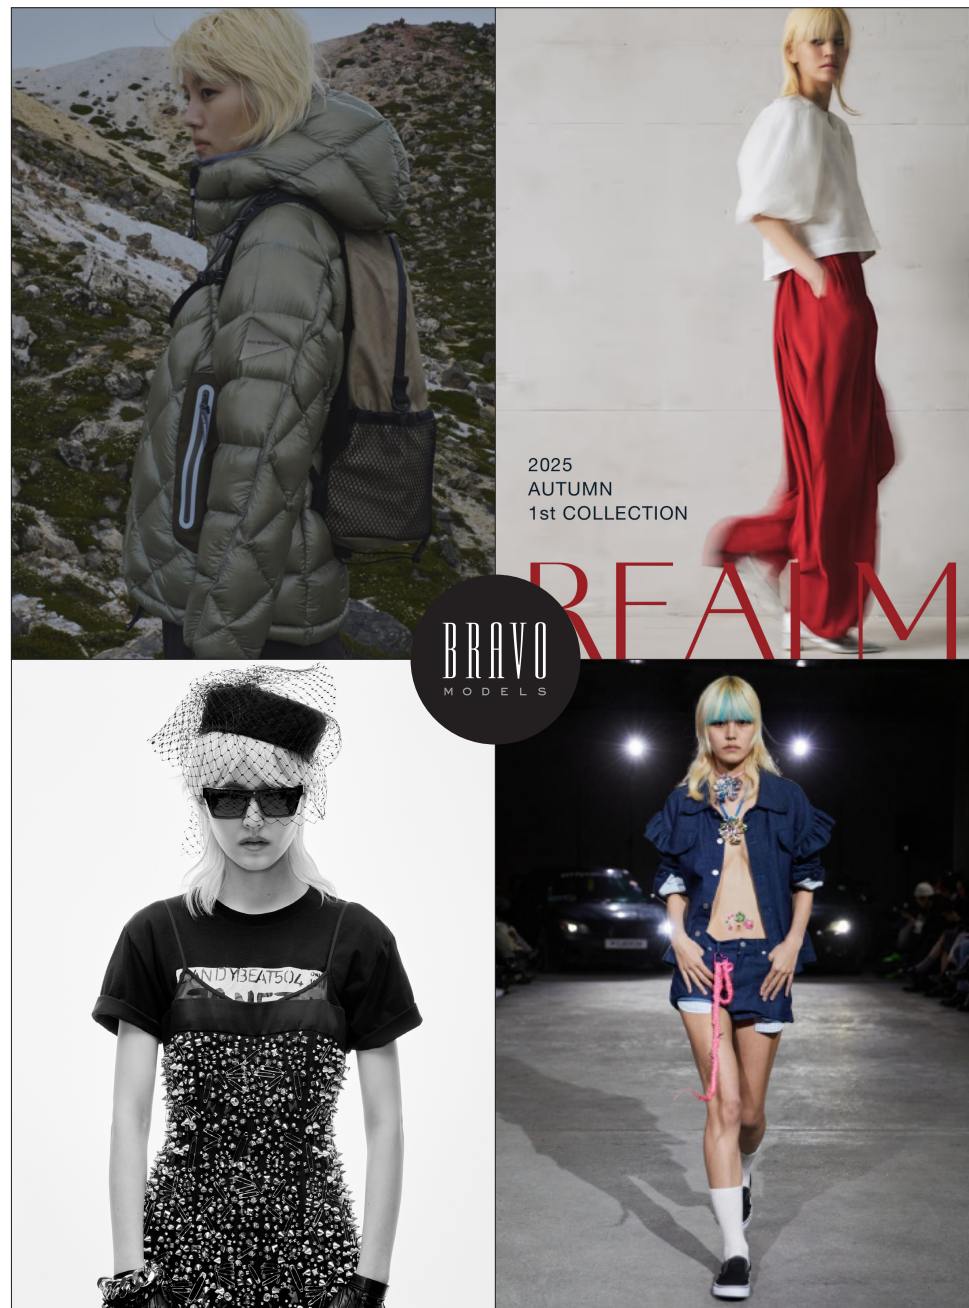

PAGEBOY

HILLSIDE TERRACE H-301 18-17 SARUGAKUCHO SHIBUYA TOKYO 150-0033 JAPAN
PHONE 03.3463.9090 / FAX 03.3463.9901
WWW.BRAVOMODELS.NET

AKI

BRAVO MODELS

Height 177 Bust 74 Waist 58 Hips 88 Shoe 25.5 Eyes Brown Hair Blonde