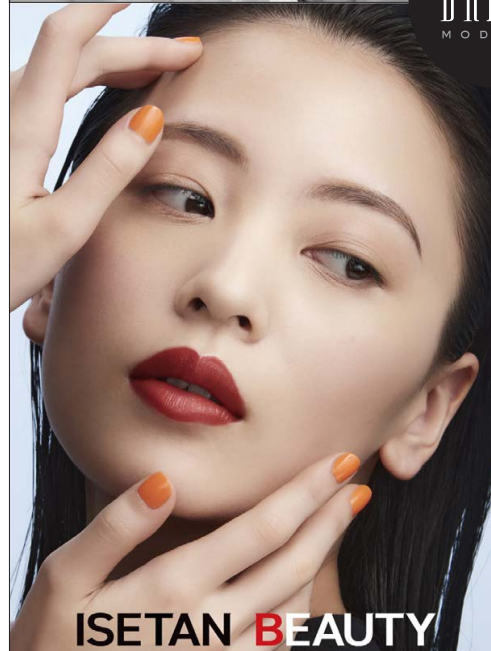

Kureha

紅巴

BRAVO MODELS

Height 163 Bust 81 Waist 58 Hips 78 Shoe 24.5 Eyes Dk. Brown Hair Black

VALENTINO
GARAVANI

PROJECT U
MOUSSY

BRAVO
MODELS

ISETAN BEAUTY