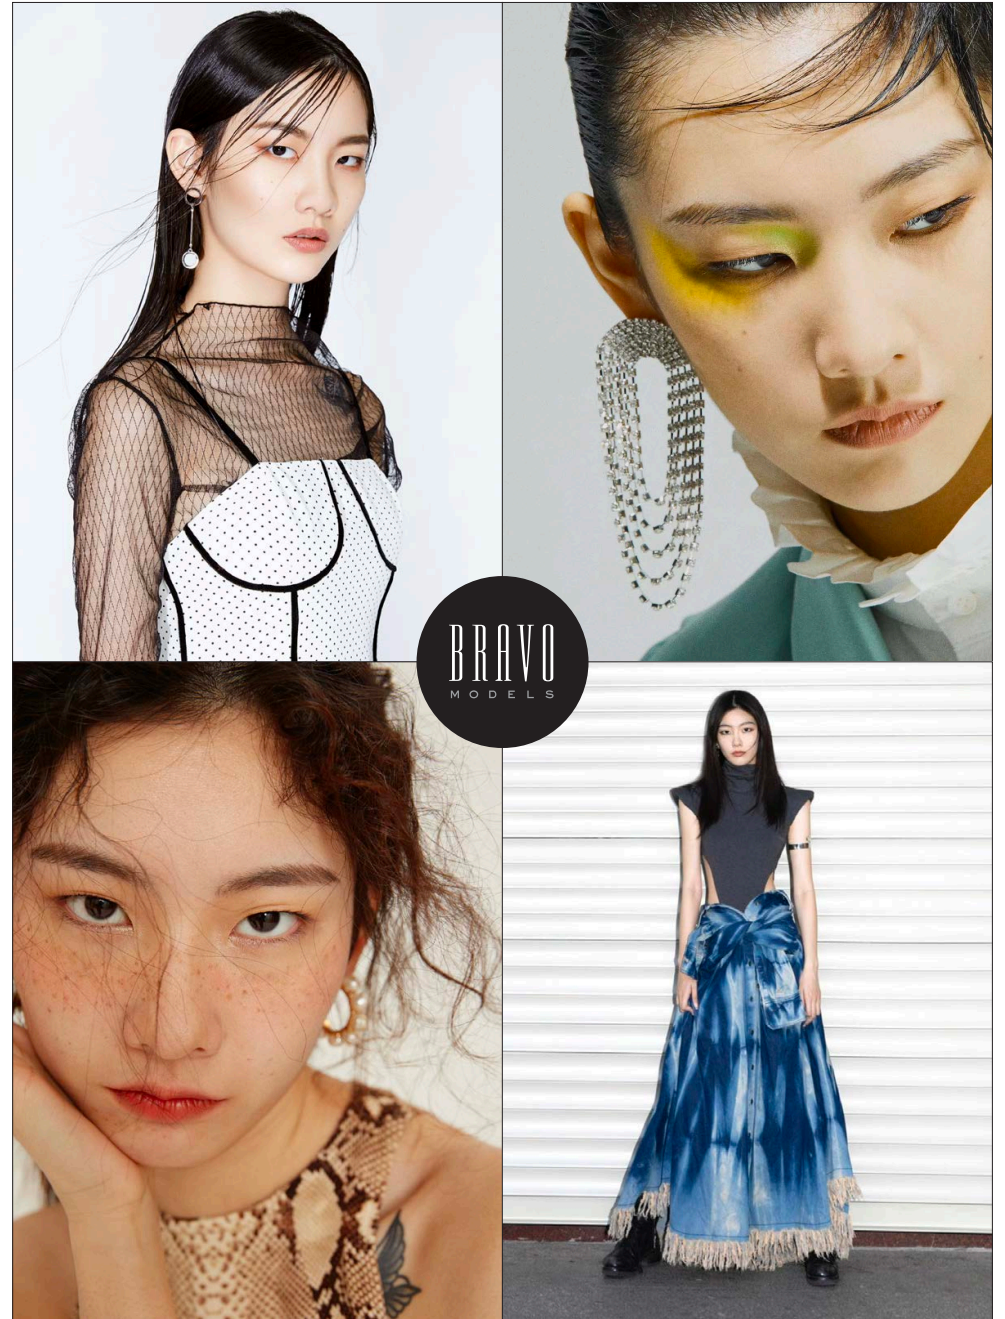

BRAVO
MODELS

HILLSIDE TERRACE H-301 18-17 SARUGAKUCHO SHIBUYA TOKYO 150-0033 JAPAN
PHONE 03.3463.9090 / FAX 03.3463.9901
WWW.BRAVOMODELS.NET

Yujiee

BRAVO MODELS

Height 174 Bust 80 Waist 59 Hips 87 Shoe 24.5 - 25 Eyes dk brown Hair black