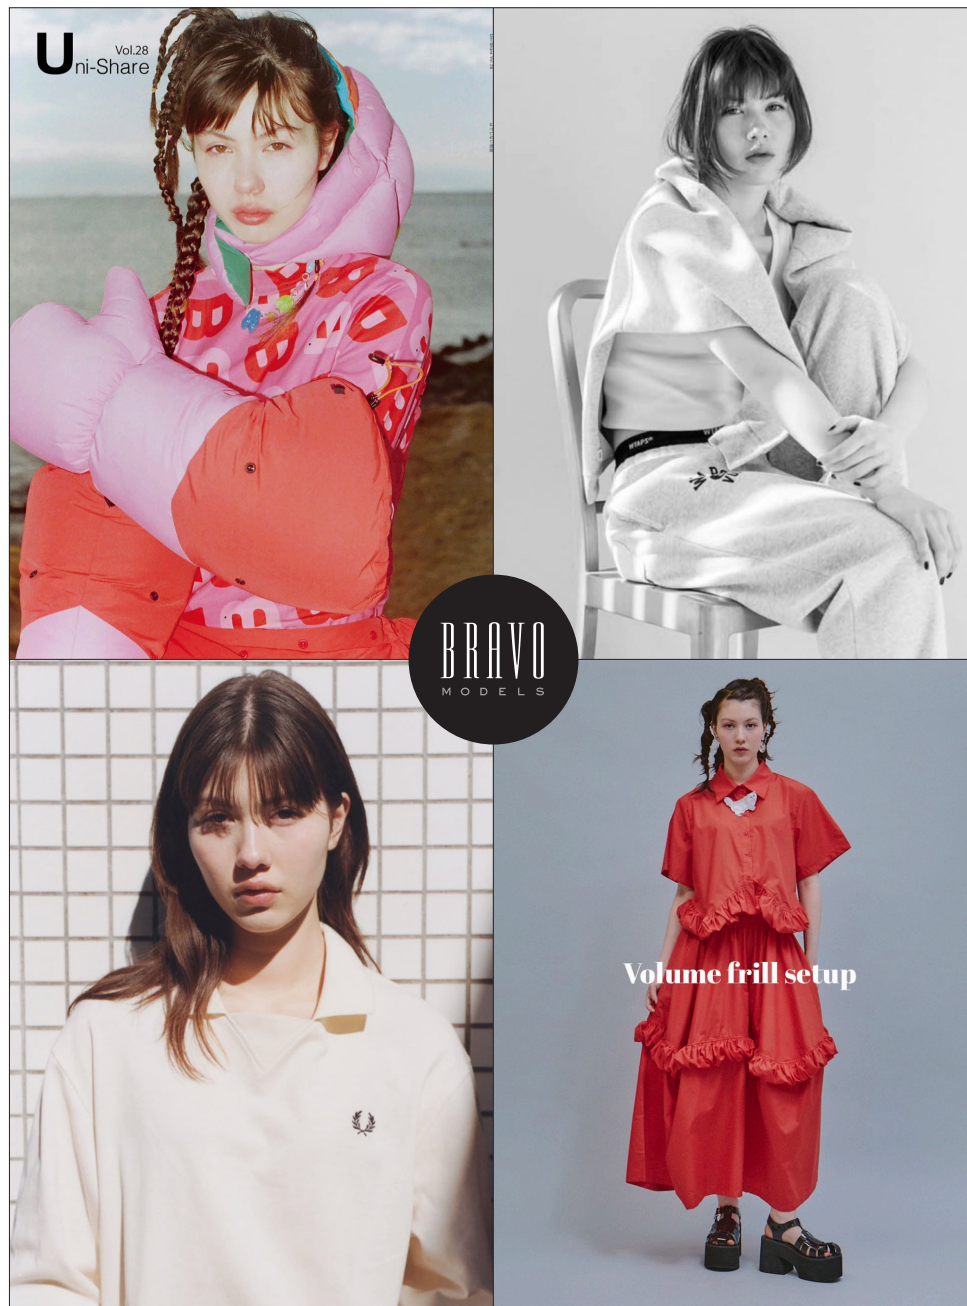

HILLSIDE TERRACE H-301 18-17 SARUGAKUCHO SHIBUYA TOKYO 150-0033 JAPAN
PHONE 03.3463.9090 / FAX 03.3463.9901
WWW.BRAVOMODELS.NET

Amile

山宮あみれ

BRAVO MODELS

Height 170 Bust 79 Waist 59 Hips 88 Shoe 24 Eyes Brown Hair Dk.Brown