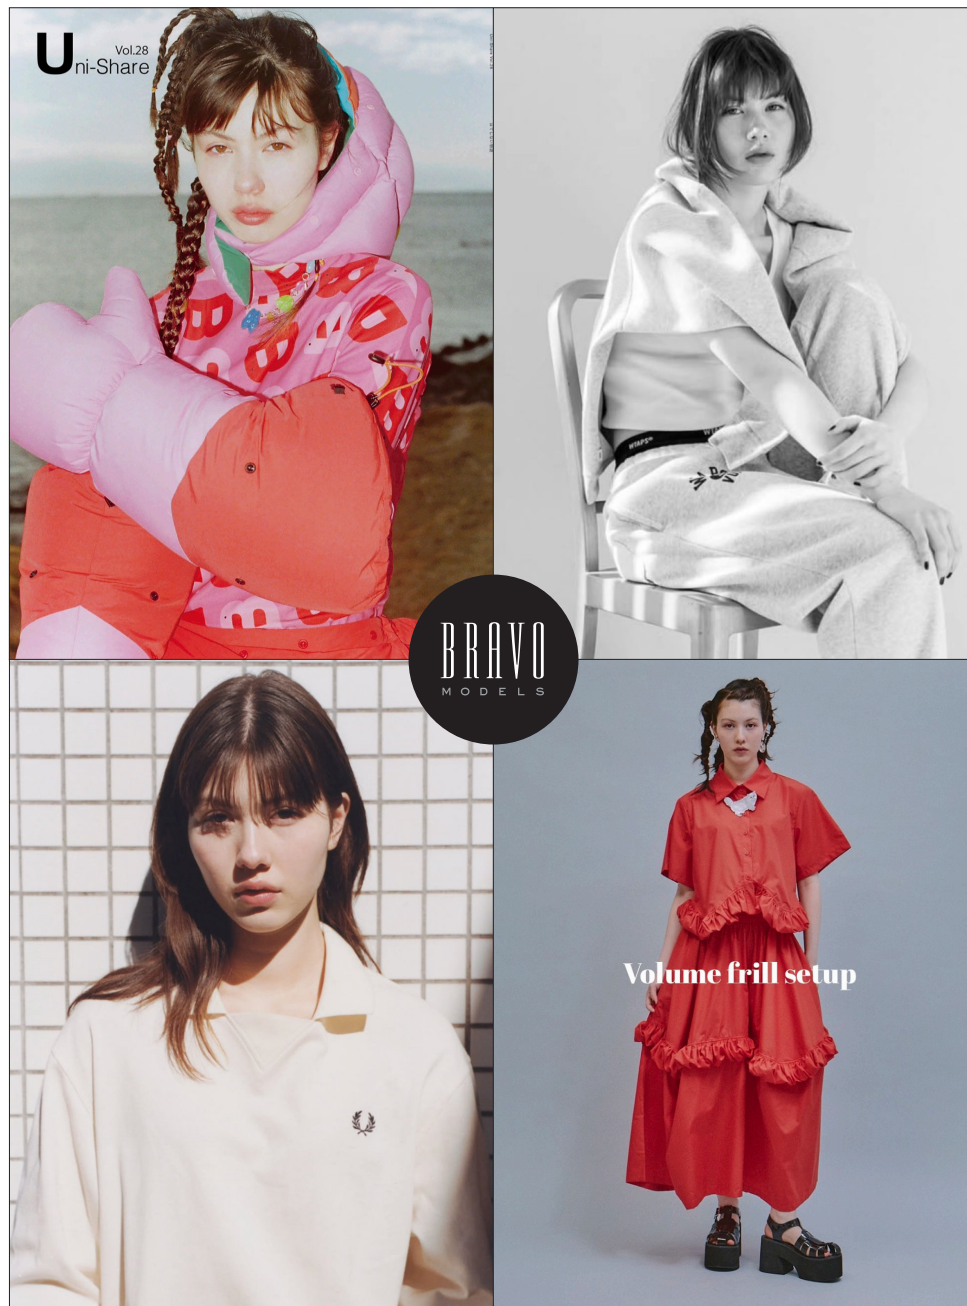

KALA

BRAVO MODELS

Height 177 Bust75 Waist 58 Hips 87 Shoe 25 Eyes dk brown Hair brown

HILLSIDE TERRACE H-301 18-17 SARUGAKUCHO SHIBUYA TOKYO 150-0033 JAPAN  
PHONE 03.3463.9090 / FAX 03.3463.9901  
WWW.BRAVOMODELS.NET

Amile

山宮あみれ

BRAVO MODELS

Height 170 Bust 79 Waist 59 Hips 88 Shoe 24 Eyes Brown Hair Dk.Brown

Volume frill setup

HILLSIDE TERRACE H-301 18-17 SARUGAKUCHO SHIBUYA TOKYO 150-0033 JAPAN  
PHONE 03.3463.9090 / FAX 03.3463.9901  
WWW.BRAVOMODELS.NET