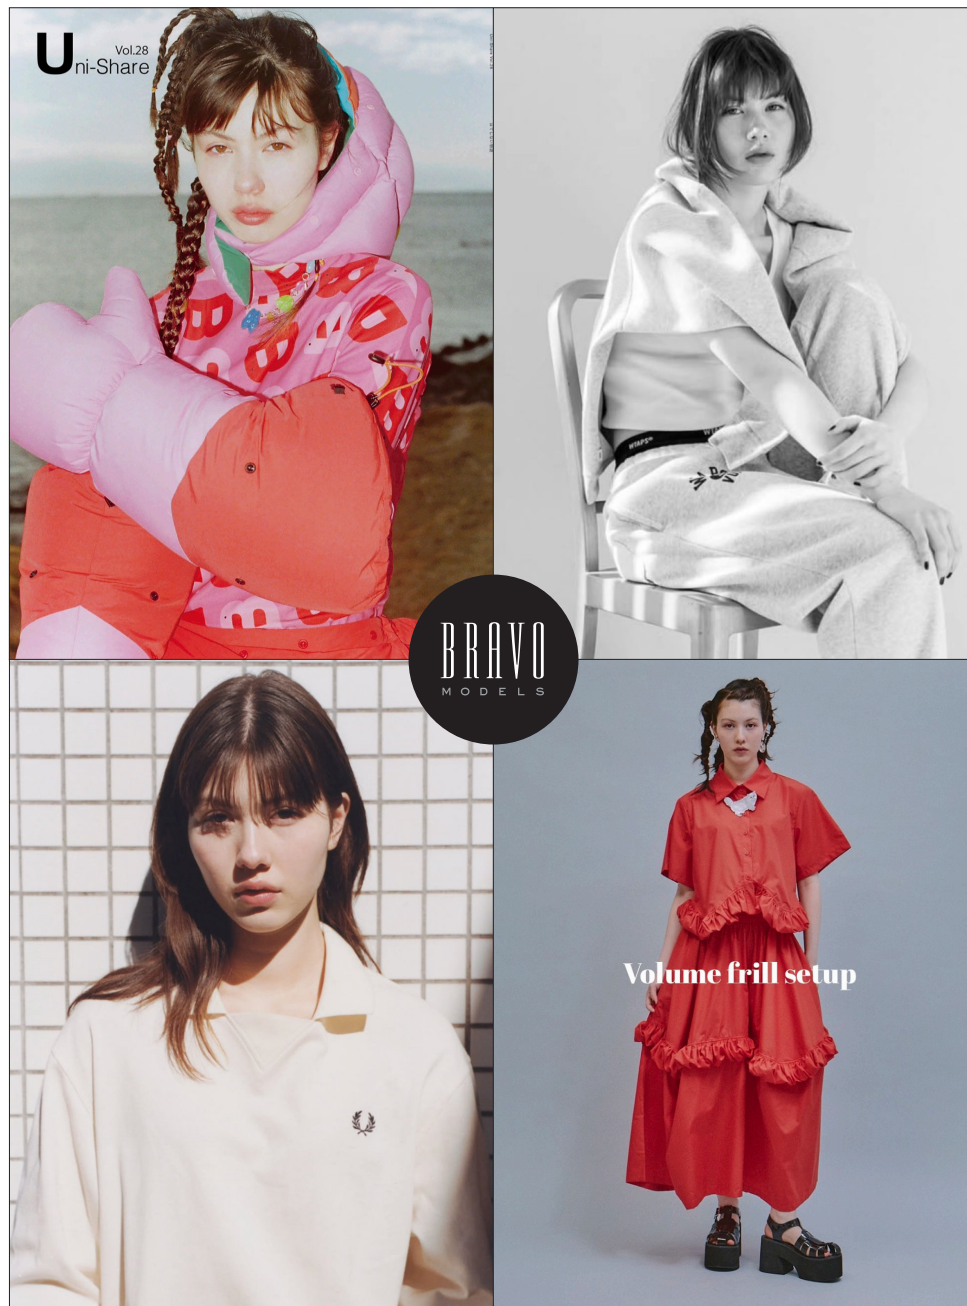

Sally Takahashi

高橋 彩里

BRAVO MODELS

Height 176 Bust 82 Waist 59 Hips 89 Shoe 26.0 Eyes Dk.Brown Hair Dk.Brown

HILLSIDE TERRACE H-301 18-17 SARUGAKUCHO SHIBUYA TOKYO 150-0033 JAPAN
PHONE 03.3463.9090 / FAX 03.3463.9901
WWW.BRAVOMODELS.NET

Amile

山宮あみれ

BRAVO MODELS

Height 170 Bust 79 Waist 59 Hips 88 Shoe 24 Eyes Brown Hair Dk.Brown

Volume frill setup

HILLSIDE TERRACE H-301 18-17 SARUGAKUCHO SHIBUYA TOKYO 150-0033 JAPAN
PHONE 03.3463.9090 / FAX 03.3463.9901
WWW.BRAVOMODELS.NET