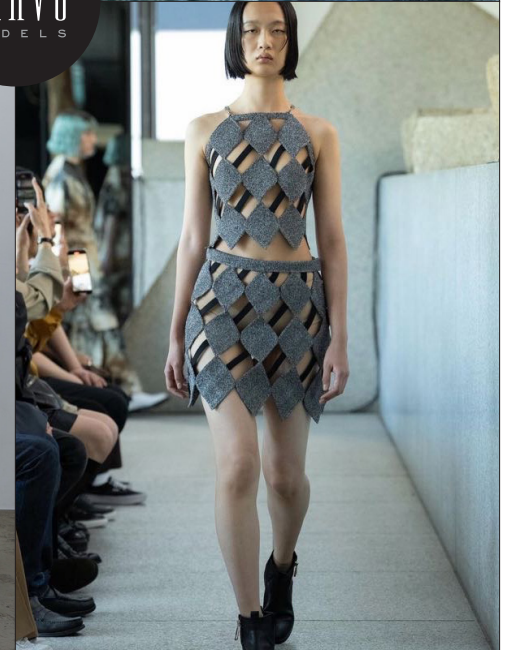

NON  
のん

BRAVO MODELS

Height 176 Bust 78 Waist 58 Hips 89 Shoes 26 Eyes Brown Hair Black

HILLSIDE TERRACE H-301 18-17 SARUGAKUCHO SHIBUYA TOKYO 150-0033 JAPAN  
PHONE 03.3463.9090 / FAX 03.3463.9901  
WWW.BRAVOMODELS.NET

Amile

山宮あみれ

BRAVO MODELS

Height 170 Bust 79 Waist 59 Hips 88 Shoe 24 Eyes Brown Hair Dk.Brown

HILLSIDE TERRACE H-301 18-17 SARUGAKUCHO SHIBUYA TOKYO 150-0033 JAPAN  
PHONE 03.3463.9090 / FAX 03.3463.9901  
WWW.BRAVOMODELS.NET