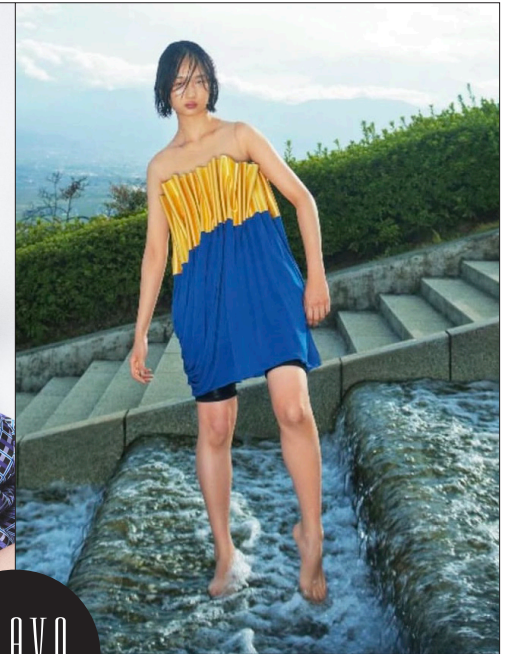

NON  
のん

BRAVO MODELS

Height 176 Bust 78 Waist 58 Hips 89 Shoes 26 Eyes Brown Hair Black

HILLSIDE TERRACE H-301 18-17 SARUGAKUCHO SHIBUYA TOKYO 150-0033 JAPAN  
PHONE 03.3463.9090 / FAX 03.3463.9901  
WWW.BRAVOMODELS.NET

Amile

山宮あみれ

BRAVO MODELS

Height 170 Bust 79 Waist 59 Hips 88 Shoe 24 Eyes Brown Hair Dk.Brown

HILLSIDE TERRACE H-301 18-17 SARUGAKUCHO SHIBUYA TOKYO 150-0033 JAPAN  
PHONE 03.3463.9090 / FAX 03.3463.9901  
WWW.BRAVOMODELS.NET