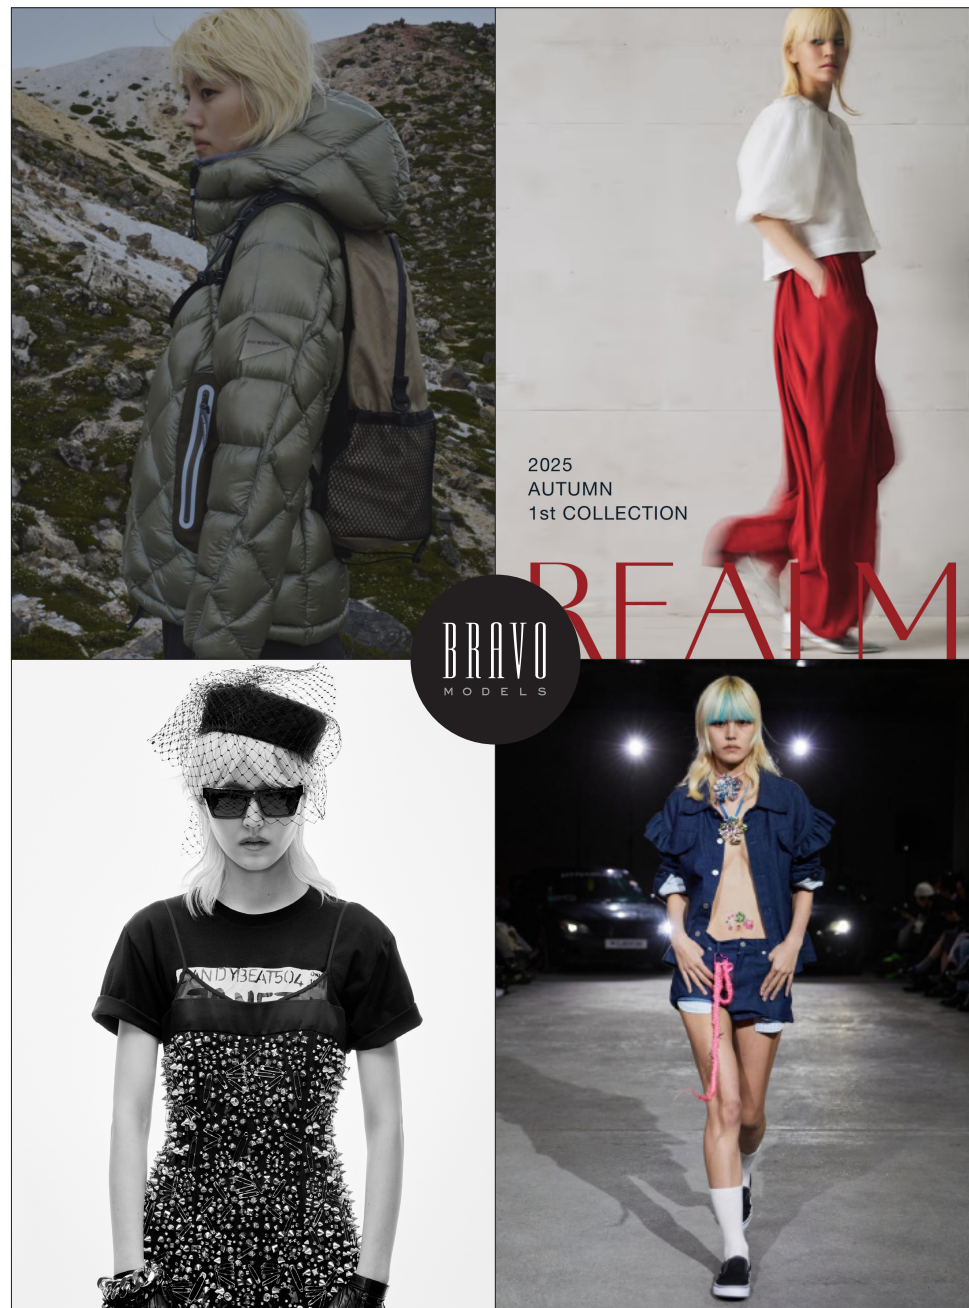

Lilica

石塚 凜里華

BRAVO MODELS

Height 175 Bust 79 Waist 59 Hips 86 Shoe 25.5 Eyes Dk. brown Hair Black

HILLSIDE TERRACE H-301 18-17 SARUGAKUCHO SHIBUYA TOKYO 150-0033 JAPAN
PHONE 03.3463.9090 / FAX 03.3463.9901
WWW.BRAVOMODELS.NET

AKI

BRAVO MODELS

Height 177 Bust 74 Waist 58 Hips 88 Shoe 25.5 Eyes Brown Hair Blonde

2025
AUTUMN
1st COLLECTION

REALM

BRAVO
MODELS

HILLSIDE TERRACE H-301 18-17 SARUGAKUCHO SHIBUYA TOKYO 150-0033 JAPAN
PHONE 03.3463.9090 / FAX 03.3463.9901
WWW.BRAVOMODELS.NET