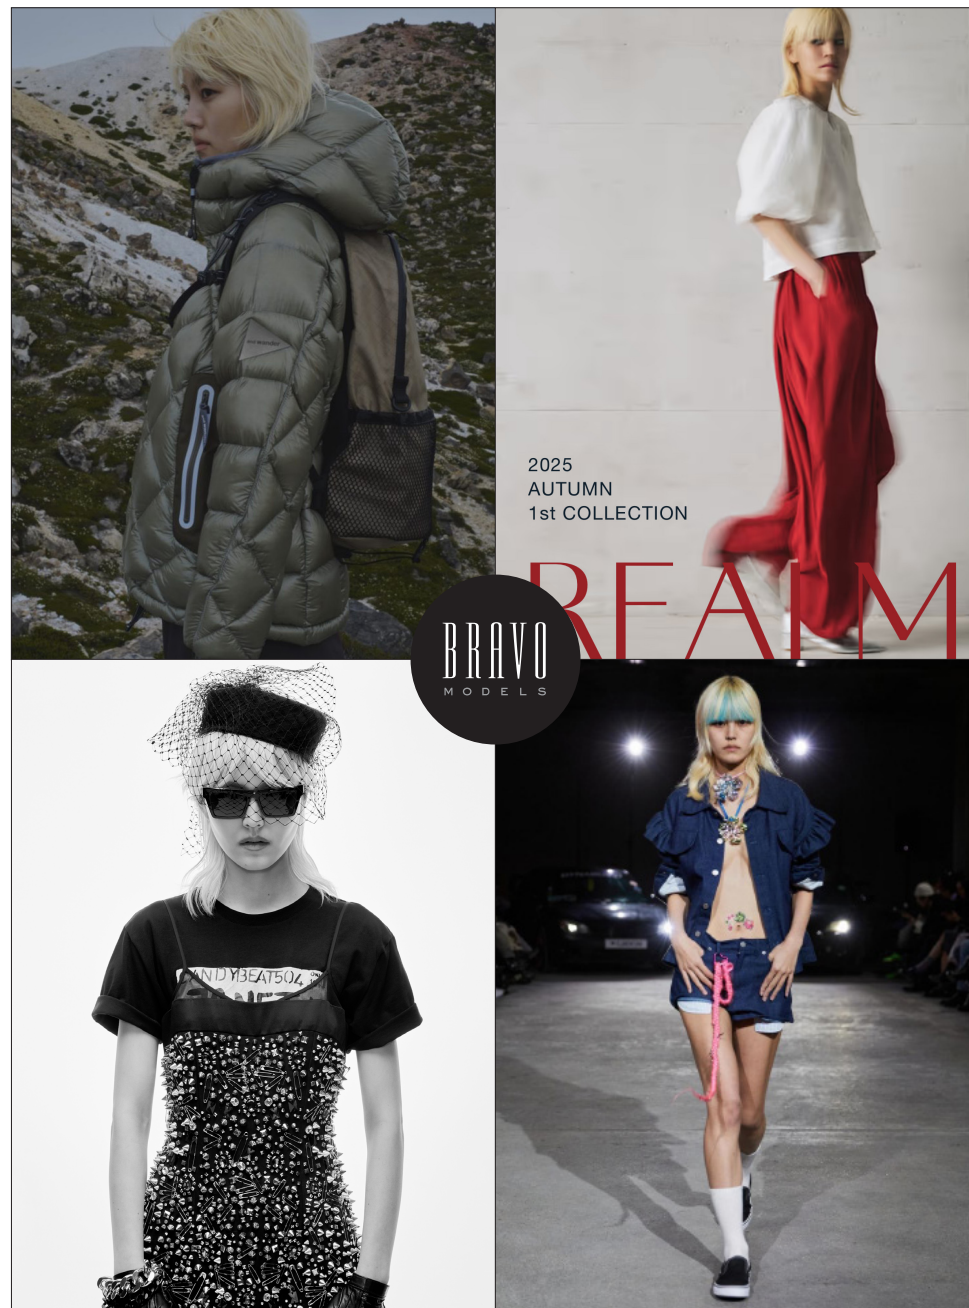

Lilica

石塚 凜里華

BRAVO MODELS

Height 175 Bust 79 Waist 59 Hips 86 Shoe 25.5 Eyes Dk. brown Hair Black

HILLSIDE TERRACE H-301 18-17 SARUGAKUCHO SHIBUYA TOKYO 150-0033 JAPAN
PHONE 03.3463.9090 / FAX 03.3463.9901
WWW.BRAVOMODELS.NET

AKI

BRAVO MODELS

Height 177 Bust 74 Waist 58 Hips 88 Shoe 25.5 Eyes Brown Hair Blonde

2025
AUTUMN
1st COLLECTION

BRAVO
MODELS

REALM

HILLSIDE TERRACE H-301 18-17 SARUGAKUCHO SHIBUYA TOKYO 150-0033 JAPAN
PHONE 03.3463.9090 / FAX 03.3463.9901
WWW.BRAVOMODELS.NET