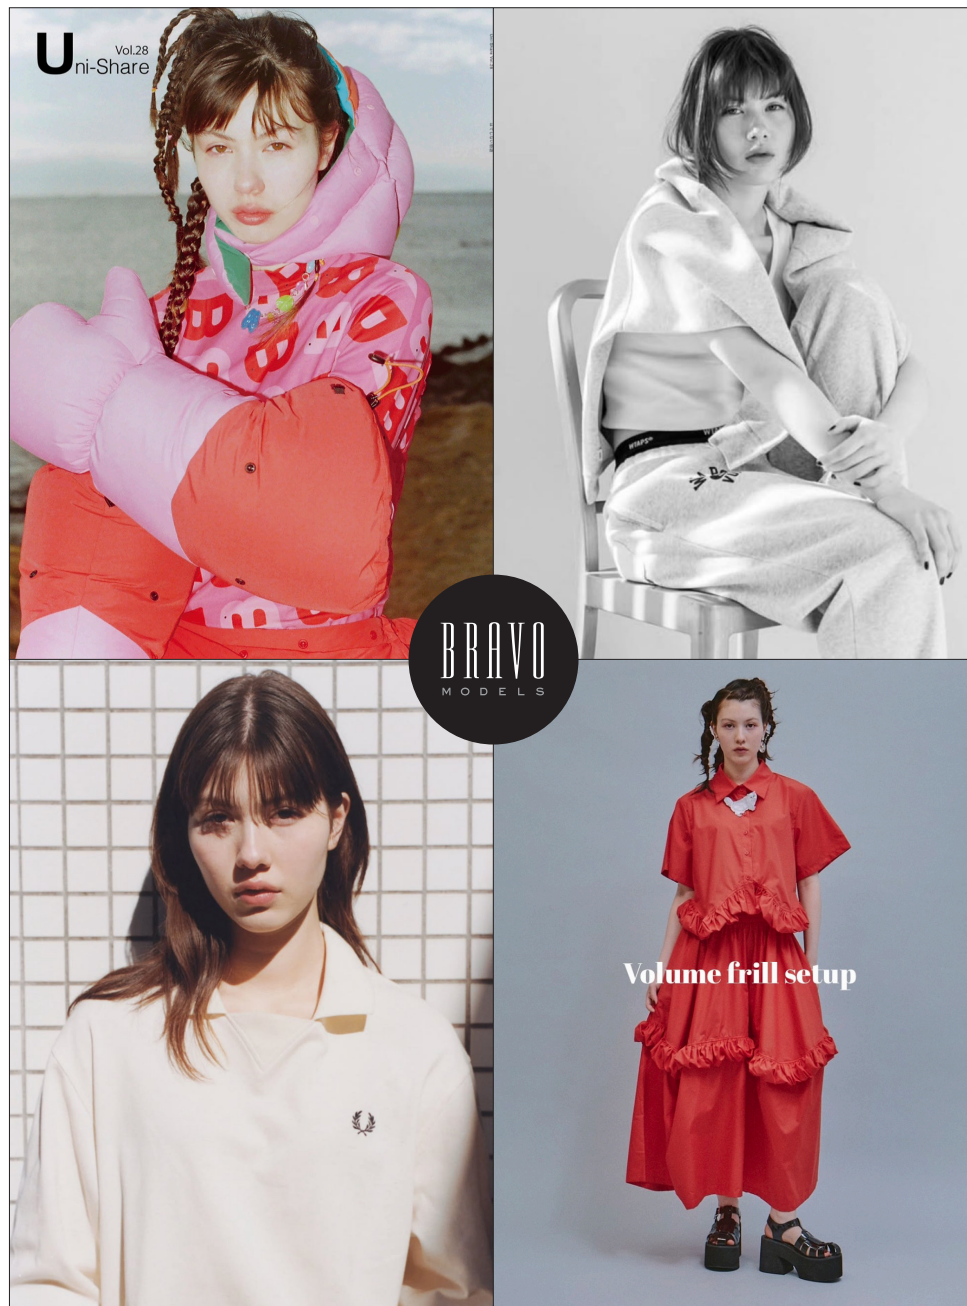

Volume frill setup

HILLSIDE TERRACE H-301 18-17 SARUGAKUCHO SHIBUYA TOKYO 150-0033 JAPAN
PHONE 03.3463.9090 / FAX 03.3463.9901
WWW.BRAVOMODELS.NET