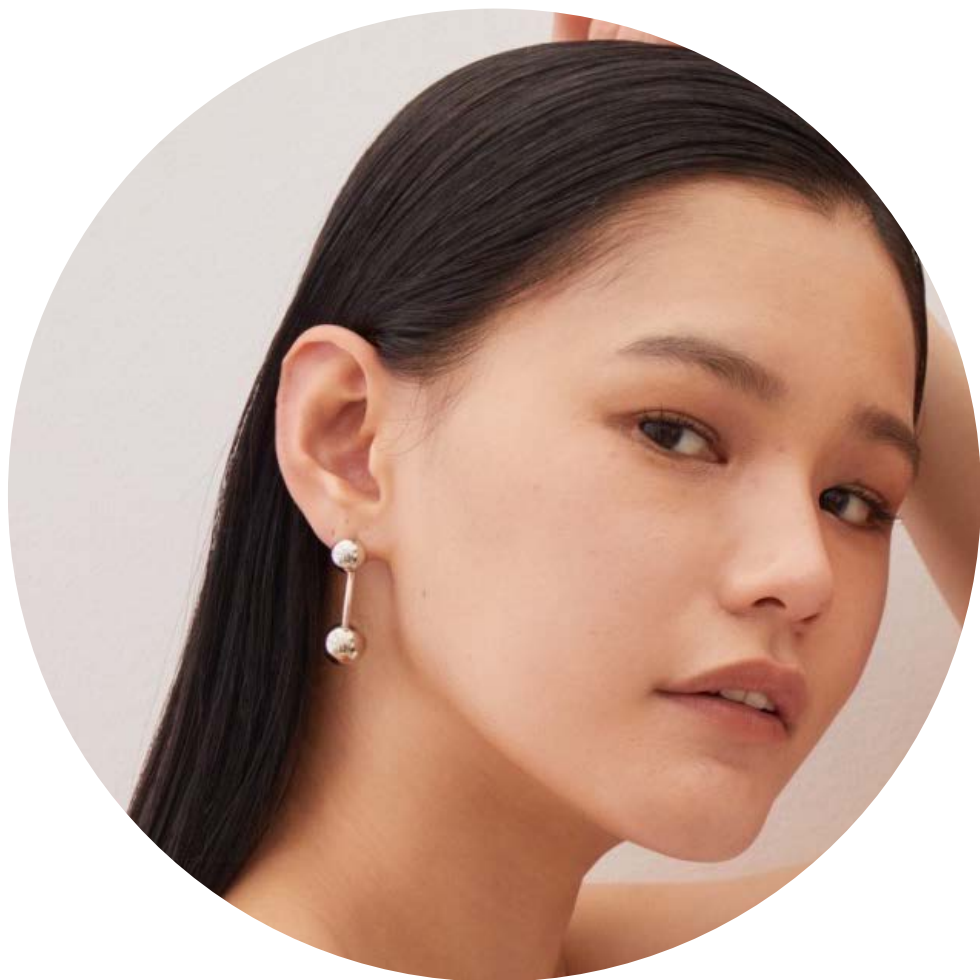

Amile

山宮あみれ

BRAVO MODELS

Height 170 Bust 79 Waist 59 Hips 88 Shoe 24 Eyes Brown Hair Dk.Brown

Volume frill setup

HILLSIDE TERRACE H-301 18-17 SARUGAKUCHO SHIBUYA TOKYO 150-0033 JAPAN
PHONE 03.3463.9090 / FAX 03.3463.9901
WWW.BRAVOMODELS.NET