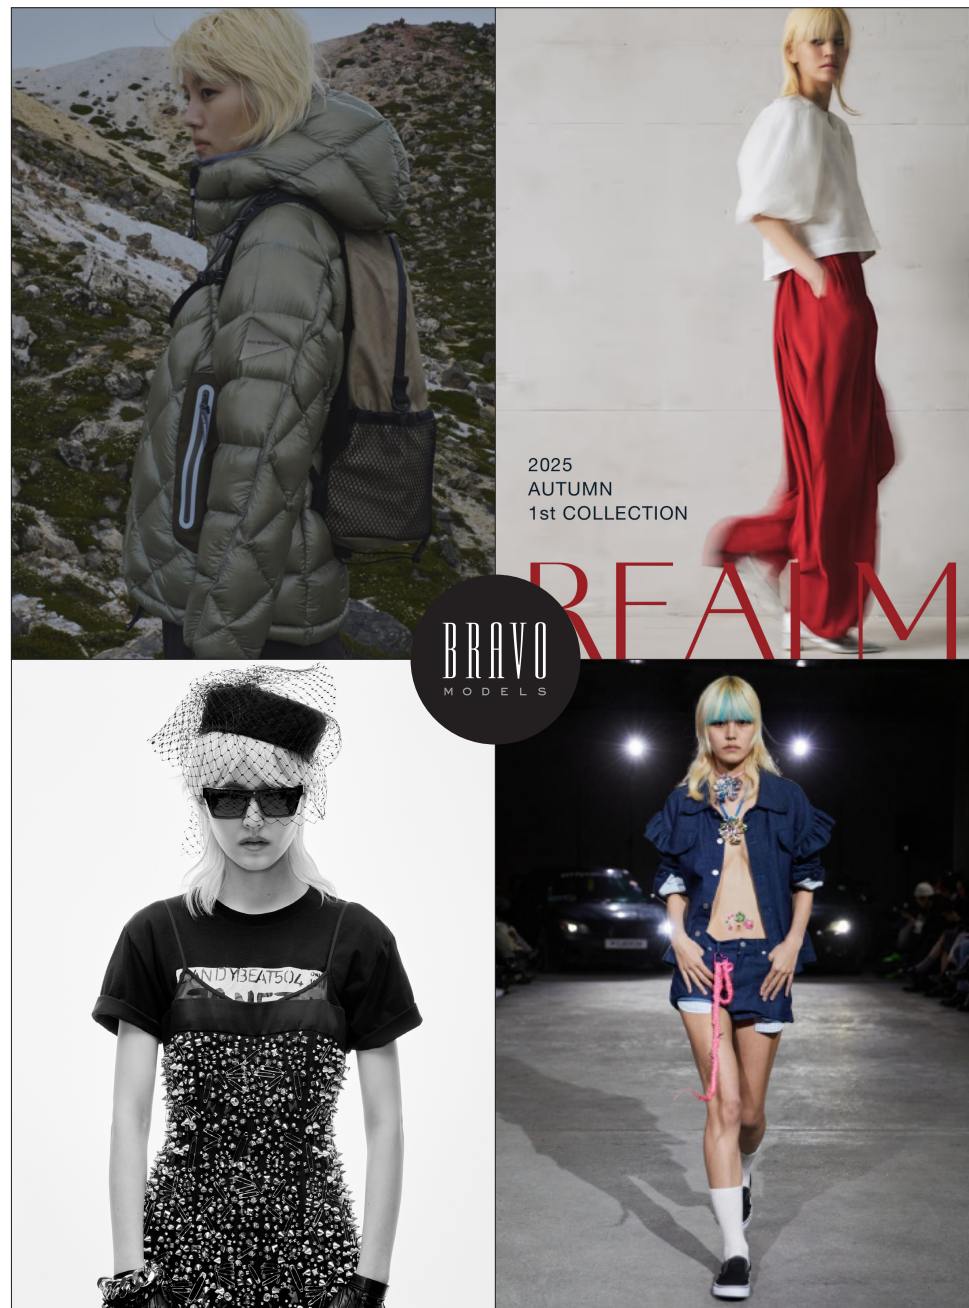

AKI

BRAVO MODELS

Height 177 Bust 74 Waist 58 Hips 88 Shoe 25.5 Eyes Brown Hair Blonde

2025
AUTUMN
1st COLLECTION

BRAVO
MODELS

REALM

HILLSIDE TERRACE H-301 18-17 SARUGAKUCHO SHIBUYA TOKYO 150-0033 JAPAN
PHONE 03.3463.9090 / FAX 03.3463.9901
WWW.BRAVOMODELS.NET