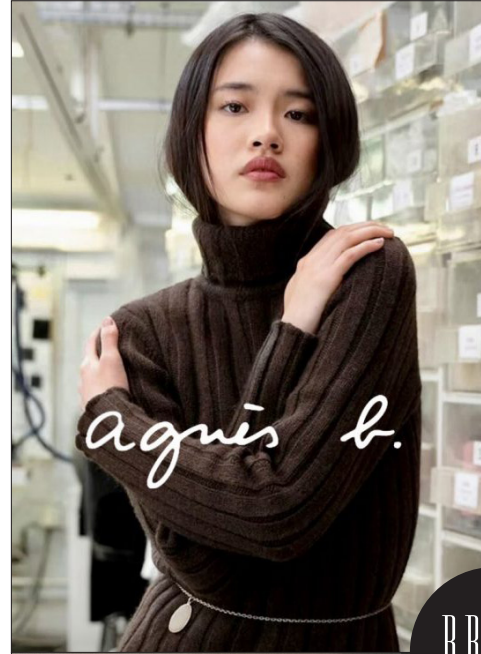

BRAVO
MODELS

HILLSIDE TERRACE H-301 18-17 SARUGAKUCHO SHIBUYA TOKYO 150-0033 JAPAN
PHONE 03.3463.9090 / FAX 03.3463.9901
WWW.BRAVOMODELS.NET