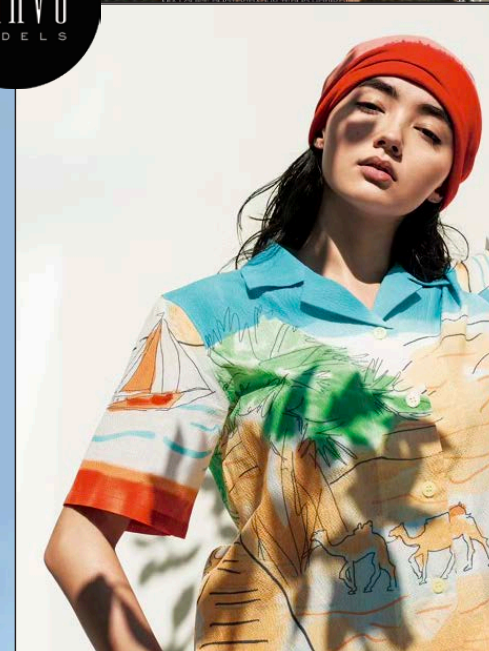

HILLSIDE TERRACE H-301 18-17 SARUGAKUCHO SHIBUYA TOKYO 150-0033 JAPAN
PHONE 03.3463.9090 / FAX 03.3463.9901
WWW.BRAVOMODELS.NET