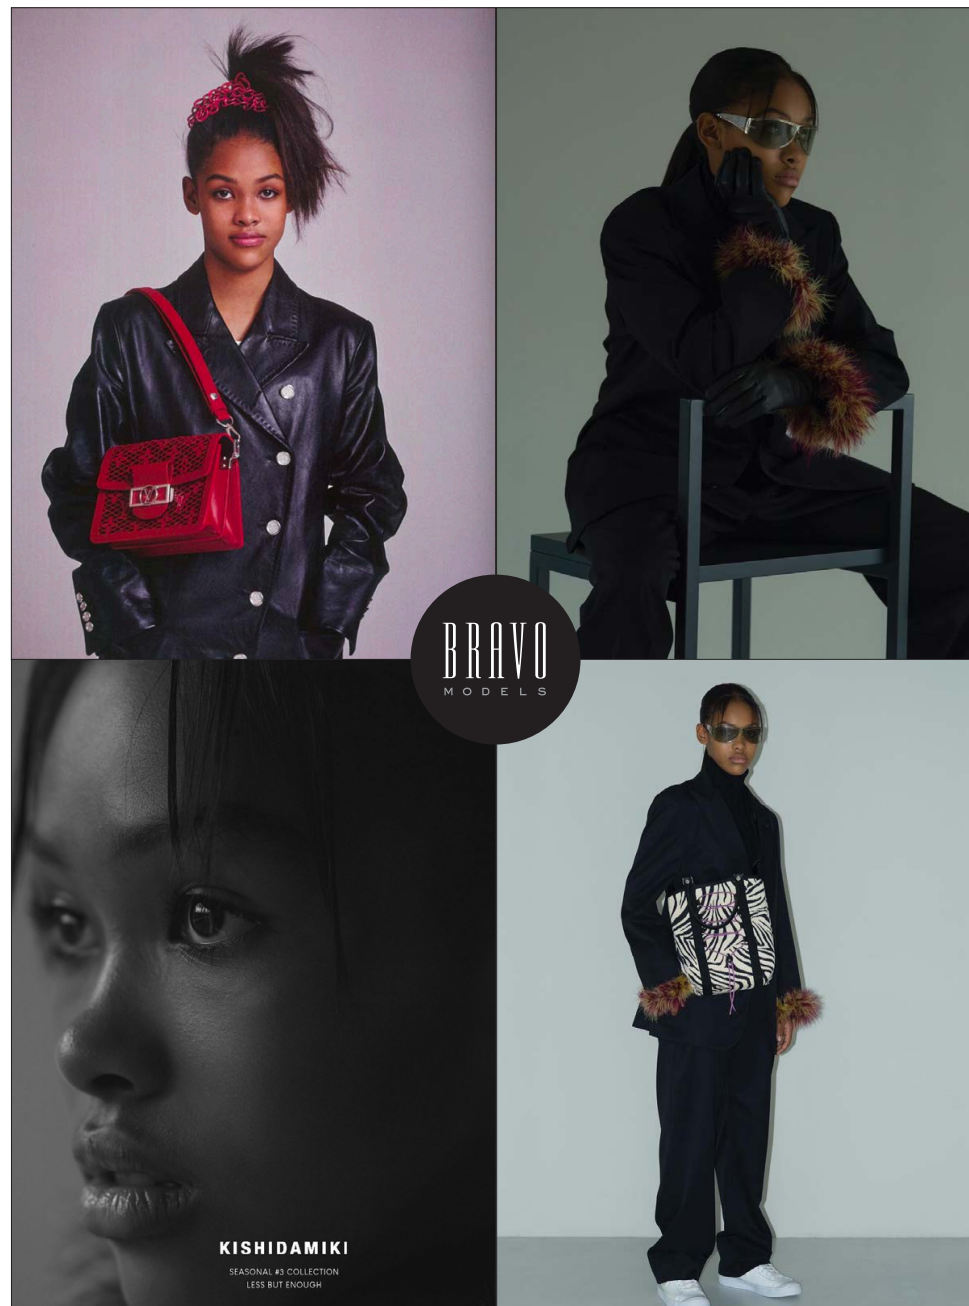

HILLSIDE TERRACE H-301 18-17 SARUGAKUCHO SHIBUYA TOKYO 150-0033 JAPAN
PHONE 03.3463.9090 / FAX 03.3463.9901
WWW.BRAVOMODELS.NET

LINA EDGECOMBE

エジコム 梨奈

BRAVO MODELS

Height 170 Bust 80 Waist 60 Hips 85 Shoe 25.5 - 26.0 Eyes Dk.Brown Hair