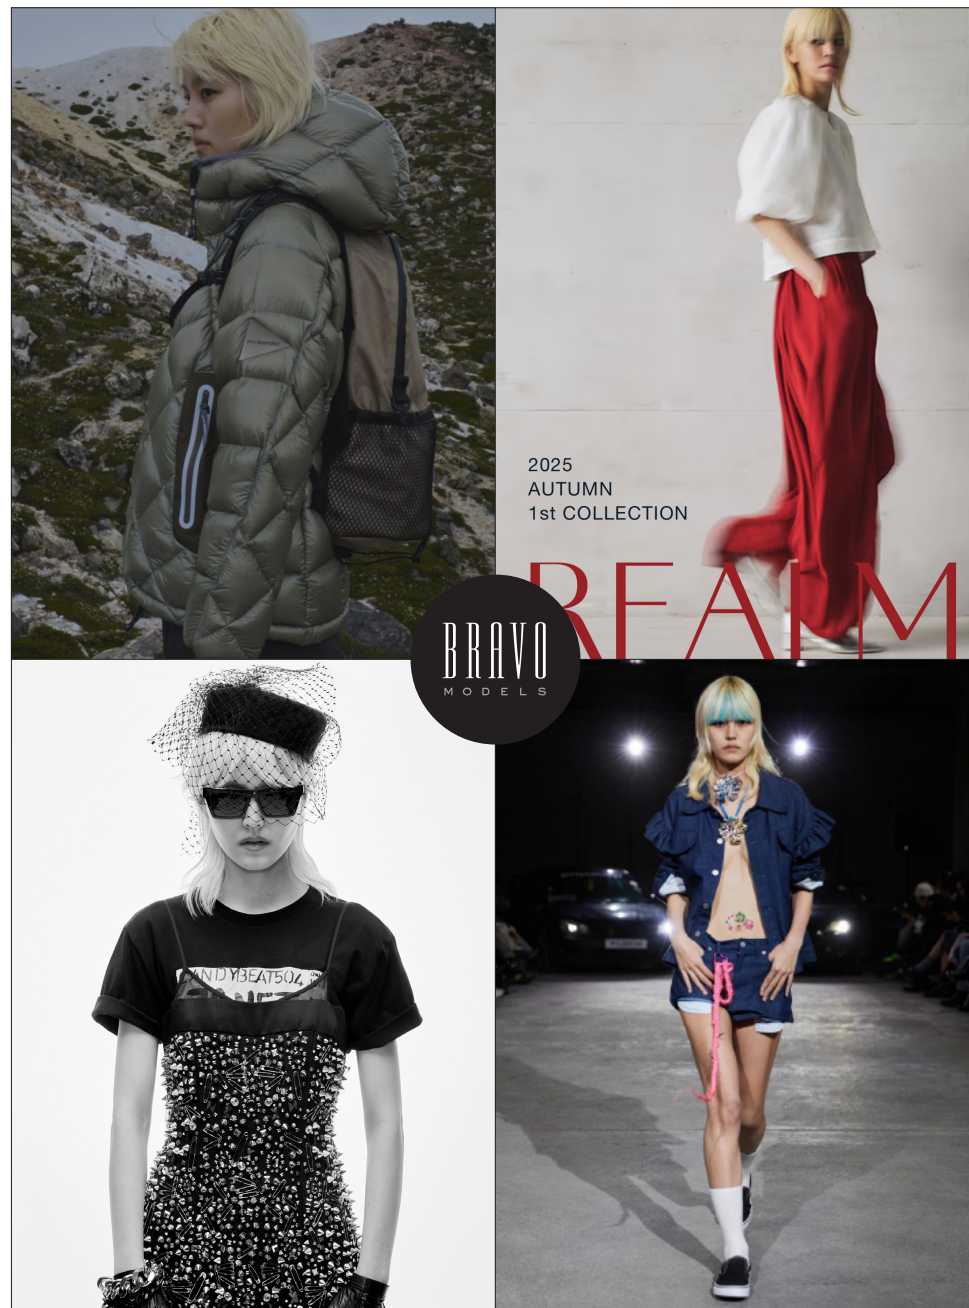

AKI

BRAVO MODELS

Height 177 Bust 74 Waist 58 Hips 88 Shoe 25.5 Eyes Brown Hair Blonde

2025
AUTUMN
1st COLLECTION

REALM

BRAVO
MODELS

HILLSIDE TERRACE H-301 18-17 SARUGAKUCHO SHIBUYA TOKYO 150-0033 JAPAN
PHONE 03.3463.9090 / FAX 03.3463.9901
WWW.BRAVOMODELS.NET