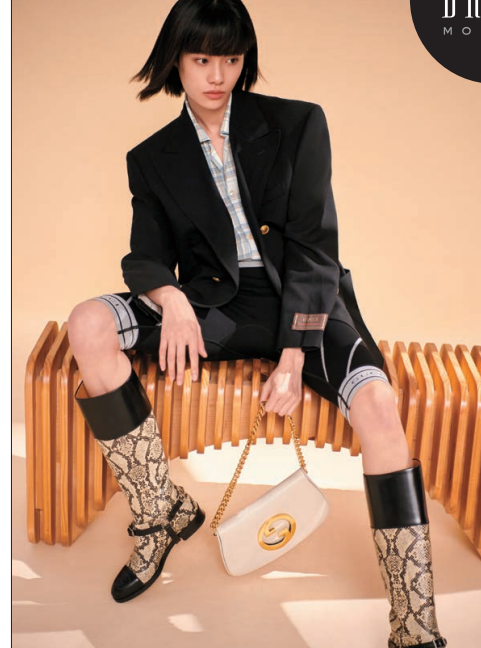

ELLE

HILLSIDE TERRACE H-301 18-17 SARUGAKUCHO SHIBUYA TOKYO 150-0033 JAPAN
PHONE 03.3463.9090 / FAX 03.3463.9901
WWW.BRAVOMODELS.NET