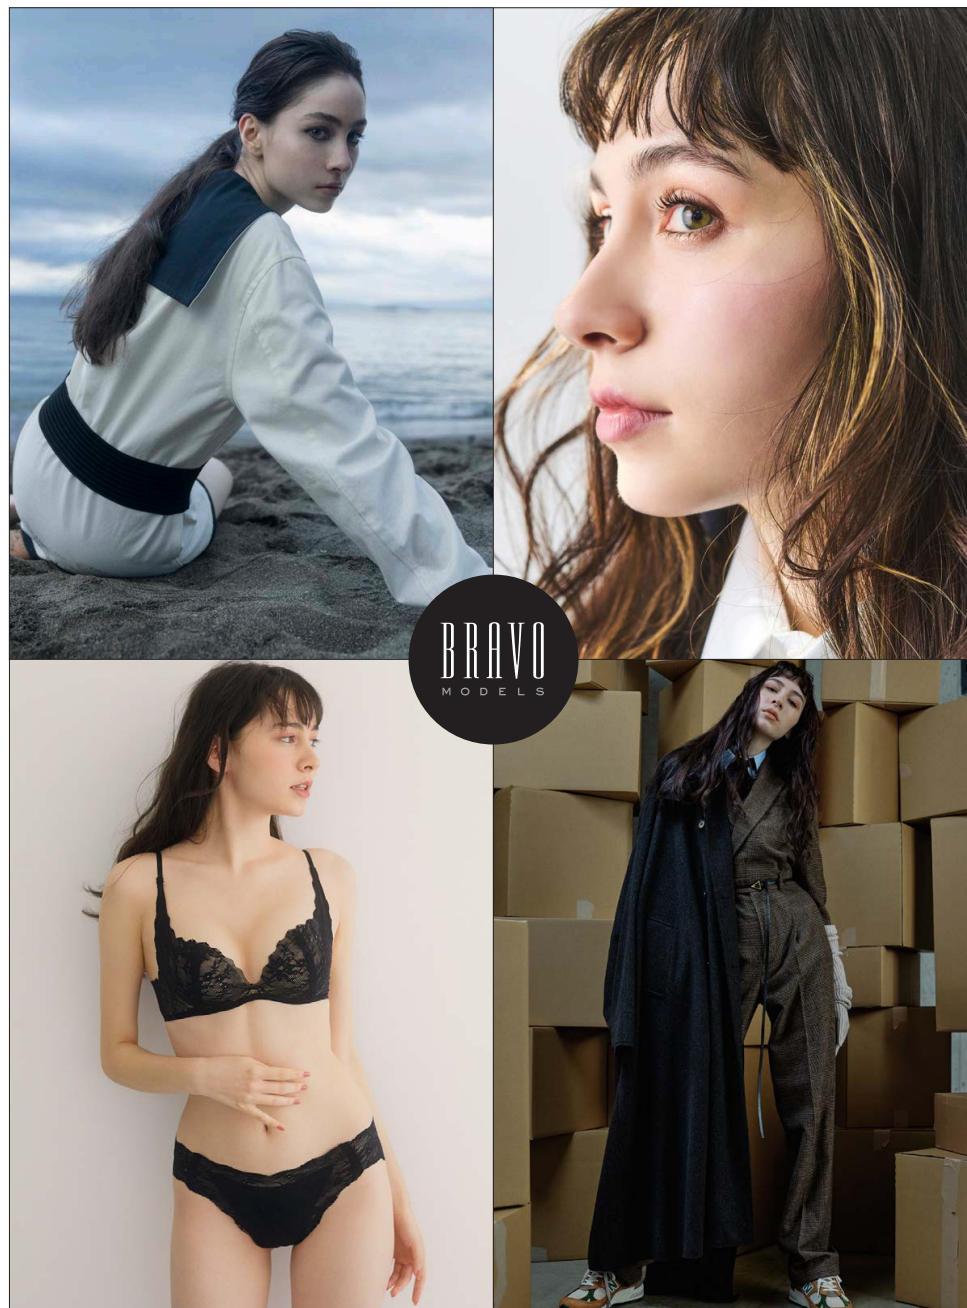

NOELLE

ノエル

BRAVO MODELS

Height 175 Bust 83 Waist 60 Hips 89 Shoe 24.5 Eyes Hazel Hair Dk Brown

HILLSIDE TERRACE H-301 18-17 SARUGAKUCHO SHIBUYA TOKYO 150-0033 JAPAN
PHONE 03.3463.9090 / FAX 03.3463.9901
WWW.BRAVOMODELS.NET

KALA

BRAVO MODELS

Height 177 Bust75 Waist 58 Hips 87 Shoe 25 Eyes dk brown Hair brown

HILLSIDE TERRACE H-301 18-17 SARUGAKUCHO SHIBUYA TOKYO 150-0033 JAPAN
PHONE 03.3463.9090 / FAX 03.3463.9901
WWW.BRAVOMODELS.NET