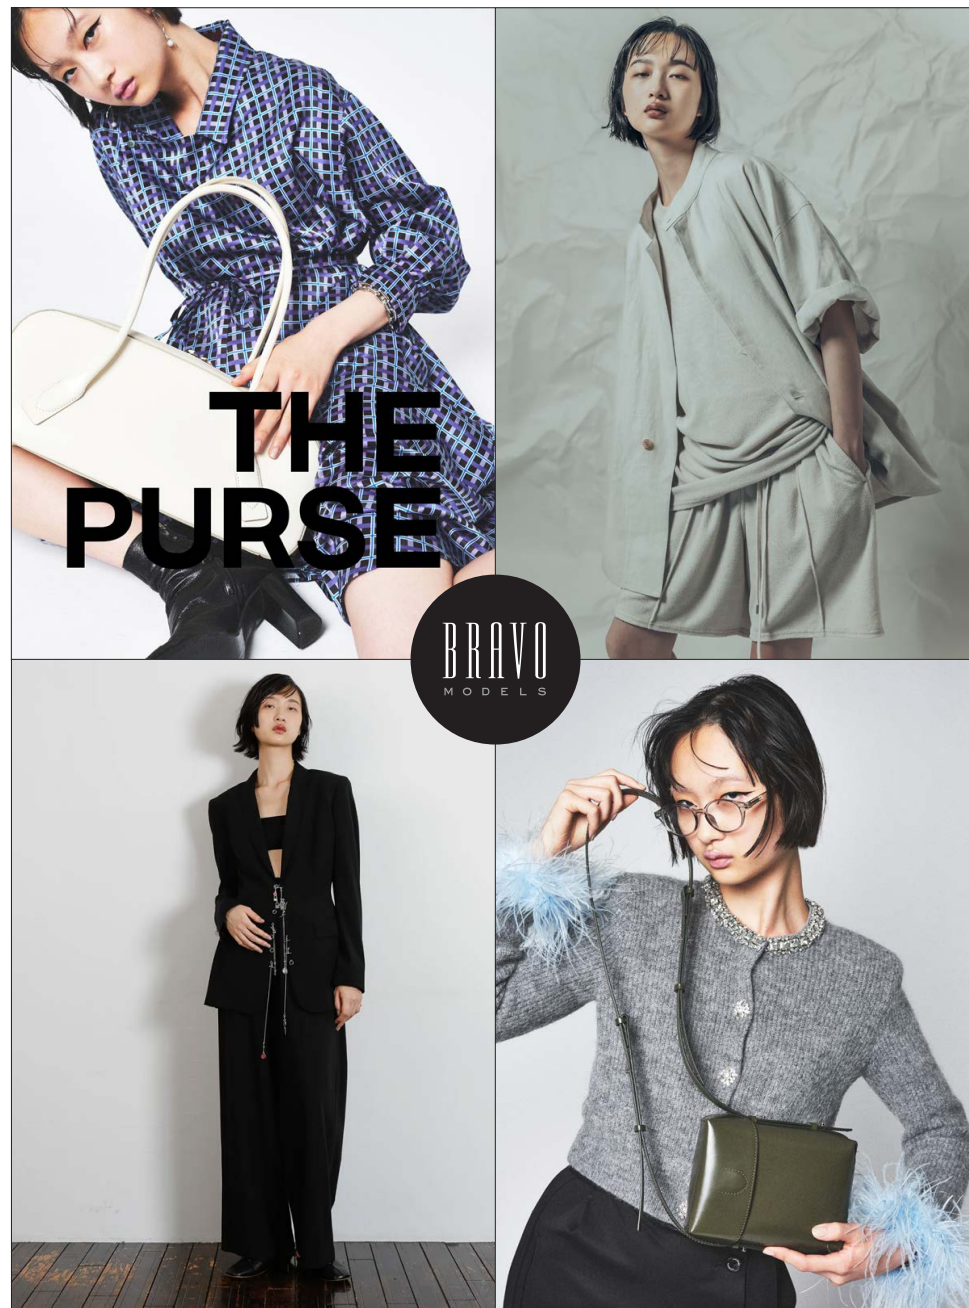

NON  
のん

BRAVO MODELS

Height 176 Bust 78 Waist 58 Hips 89 Shoes 26 Eyes Brown Hair Black

HILLSIDE TERRACE H-301 18-17 SARUGAKUCHO SHIBUYA TOKYO 150-0033 JAPAN  
PHONE 03.3463.9090 / FAX 03.3463.9901  
WWW.BRAVOMODELS.NET