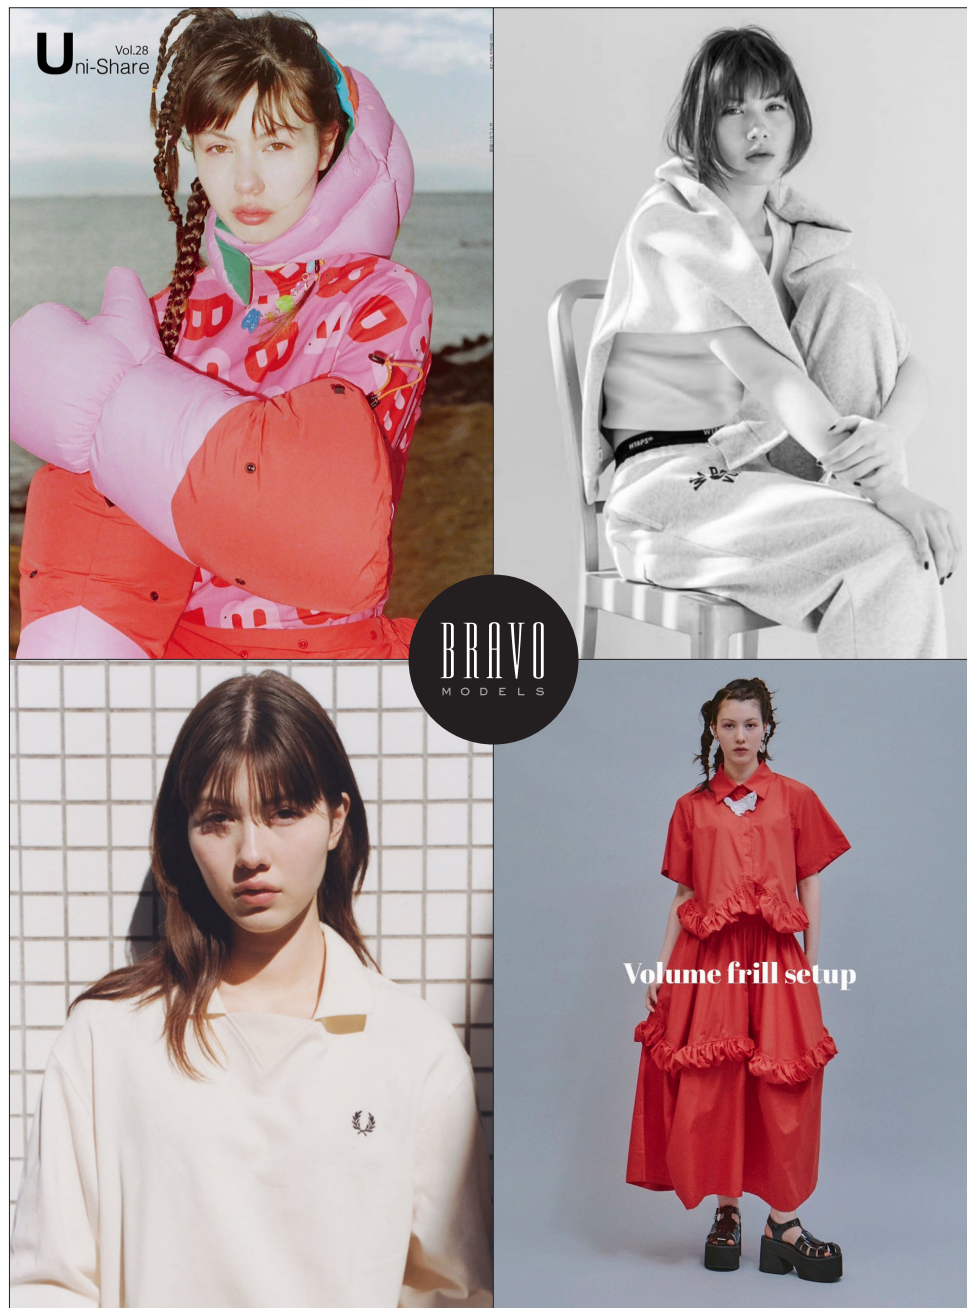

Volume frill setup

HILLSIDE TERRACE H-301 18-17 SARUGAKUCHO SHIBUYA TOKYO 150-0033 JAPAN
PHONE 03.3463.9090 / FAX 03.3463.9901
WWW.BRAVOMODELS.NET