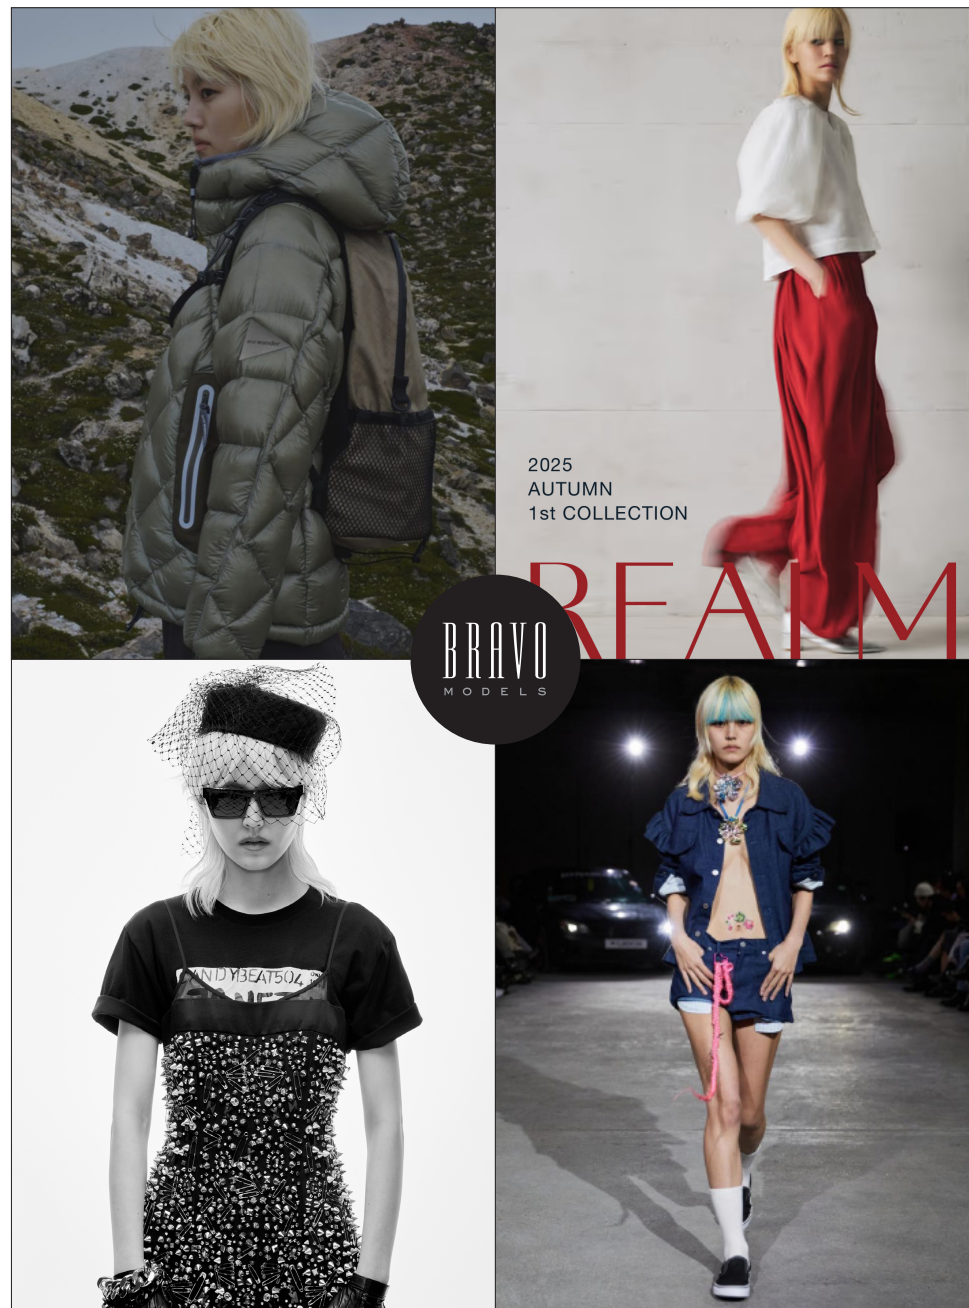

KALA

BRAVO MODELS

Height 177 Bust75 Waist 58 Hips 87 Shoe 25 Eyes dk brown Hair brown

HILLSIDE TERRACE H-301 18-17 SARUGAKUCHO SHIBUYA TOKYO 150-0033 JAPAN
PHONE 03.3463.9090 / FAX 03.3463.9901
WWW.BRAVOMODELS.NET

AKI

BRAVO MODELS

Height 177 Bust 74 Waist 58 Hips 88 Shoe 25.5 Eyes Brown Hair Blonde

2025
AUTUMN
1st COLLECTION

BRAVO
MODELS

REALM

HILLSIDE TERRACE H-301 18-17 SARUGAKUCHO SHIBUYA TOKYO 150-0033 JAPAN
PHONE 03.3463.9090 / FAX 03.3463.9901
WWW.BRAVOMODELS.NET