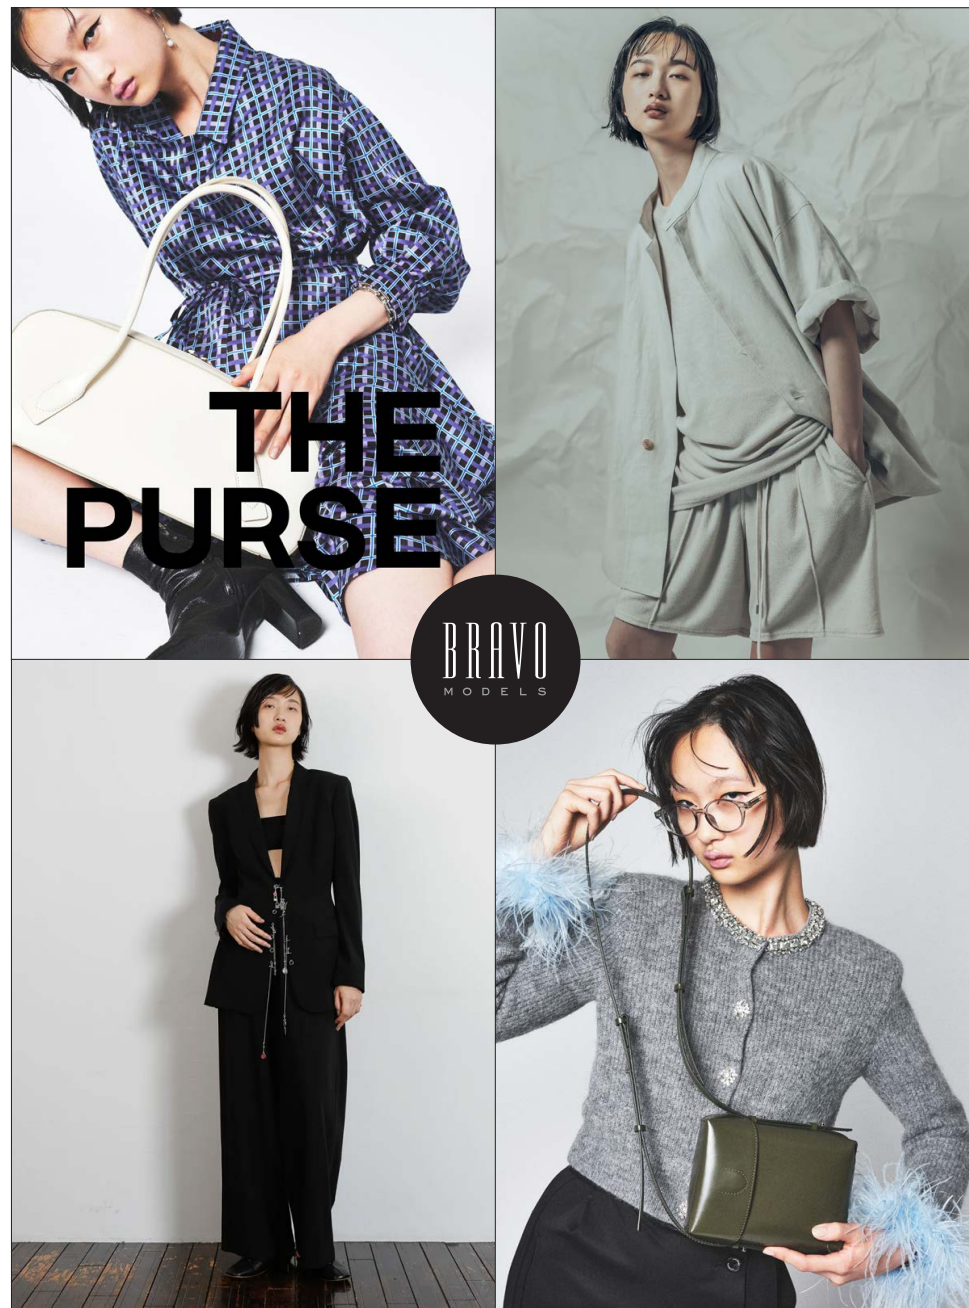

NON
のん

BRAVO MODELS

Height 176 Bust 78 Waist 58 Hips 89 Shoes 26 Eyes Brown Hair Black

HILLSIDE TERRACE H-301 18-17 SARUGAKUCHO SHIBUYA TOKYO 150-0033 JAPAN
PHONE 03.3463.9090 / FAX 03.3463.9901
WWW.BRAVOMODELS.NET