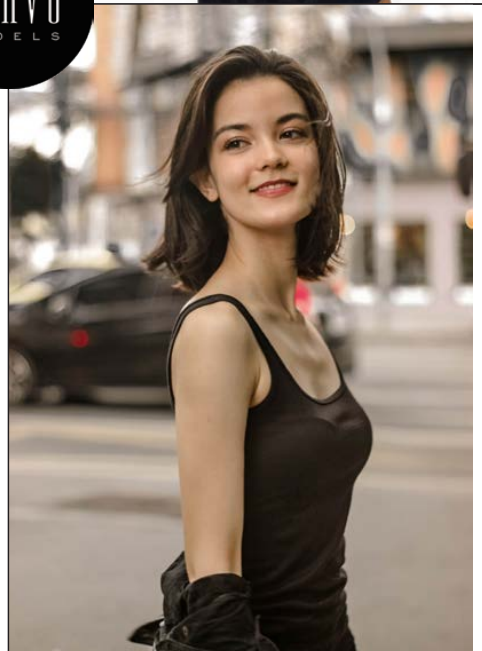

# Sally Takahashi

高橋 彩里

BRAVO MODELS

Height 176 Bust 82 Waist 59 Hips 89 Shoe 25.5 Eyes Dk.Brown Hair Dk.Brown

HILLSIDE TERRACE H-301 18-17 SARUGAKUCHO SHIBUYA TOKYO 150-0033 JAPAN  
PHONE 03.3463.9090 / FAX 03.3463.9901  
WWW.BRAVOMODELS.NET

Takako Yamamoto

山本貴子

BRAVO MODELS

Height 171 Bust 83 Waist 60 Hips 89 Shoe 25 Eyes black Hair brown

HILLSIDE TERRACE H-301 18-17 SARUGAKUCHO SHIBUYA TOKYO 150-0033 JAPAN  
PHONE 03.3463.9090 / FAX 03.3463.9901  
WWW.BRAVOMODELS.NET

Emily

BRAVO MODELS

Height 170 Bust 82 Waist 60 Hips 89 Shoe 25.5 Eyes Brown Hair Brown

HILLSIDE TERRACE H-301 18-17 SARUGAKUCHO SHIBUYA TOKYO 150-0033 JAPAN  
PHONE 03.3463.9090 / FAX 03.3463.9901  
WWW.BRAVOMODELS.NET