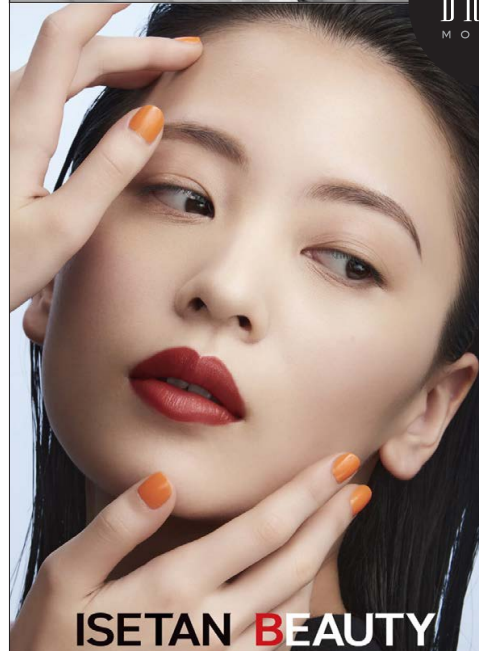

Kureha

紅巴

BRAVO MODELS

Height 163 Bust 81 Waist 58 Hips 78 Shoe 24.5 Eyes Dk. Brown Hair Black

VALENTINO
GARAVANI

PIPROJECT™ U
MOUSSY

BRAVO
MODELS

ISETAN BEAUTY