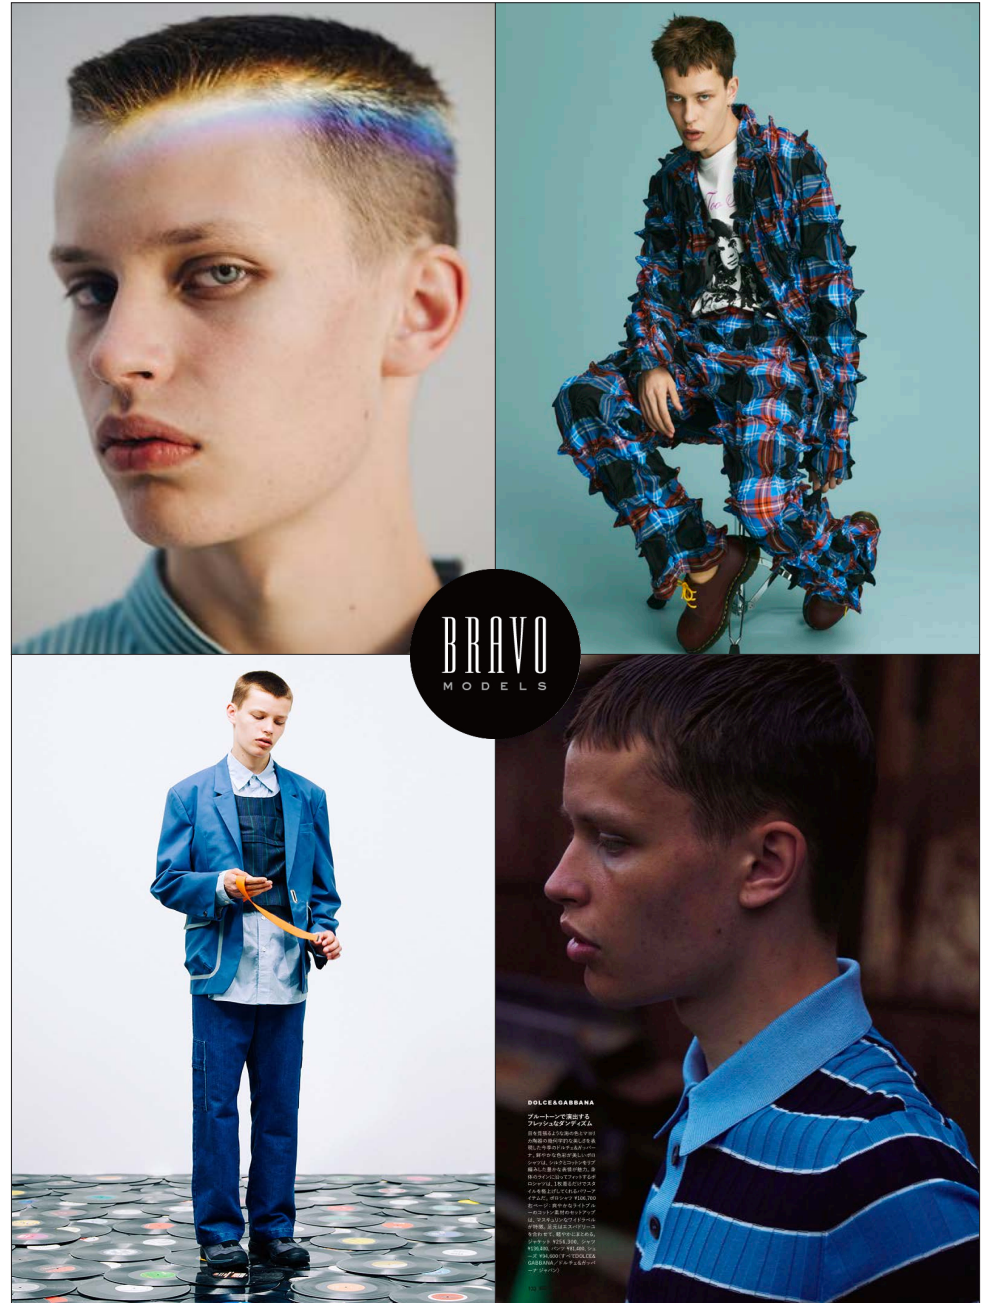

Matt

BRAVO MODELS

Height 183 Chest 82 Waist 62 Hips 85 Shoe 28 Eyes Blue Hair Dk.Blonde

HILLSIDE TERRACE H-301 18-17 SARUGAKUCHO SHIBUYA TOKYO 150-0033 JAPAN
PHONE 03.3463.9090 / FAX 03.3463.9901
WWW.BRAVOMODELS.NET