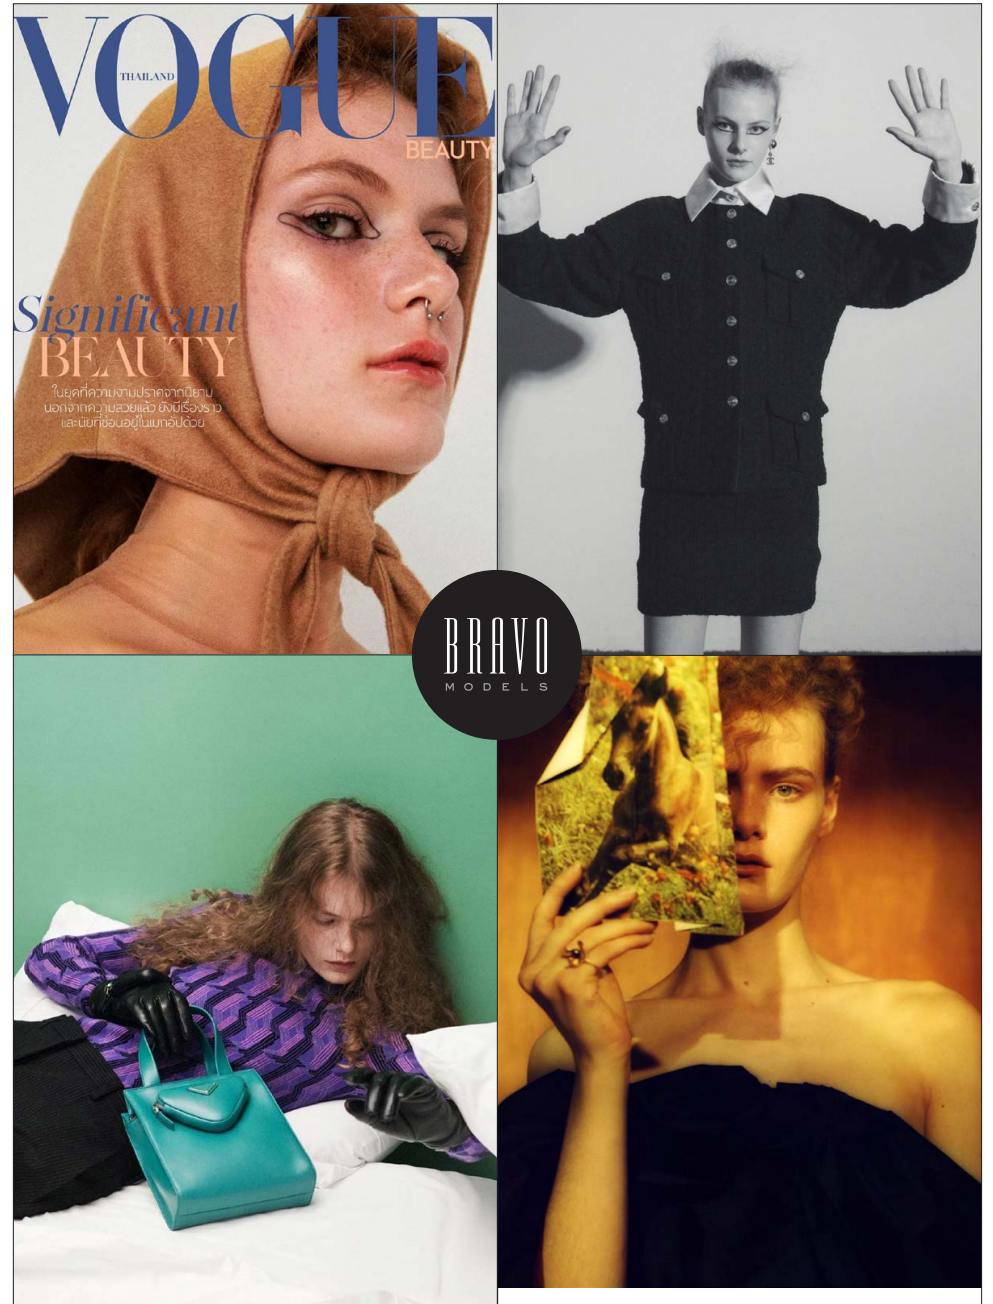

Hallie

BRAVO MODELS

Height 177cm Bust 77cm Waist 61cm Hips 87 Shoe 25.5cm Eyes Green Hair Blond

HILLSIDE TERRACE H-301 18-17 SARUGAKUCHO SHIBUYA TOKYO 150-0033 JAPAN
PHONE 03.3463.9090 / FAX 03.3463.9901
WWW.BRAVOMODELS.NET