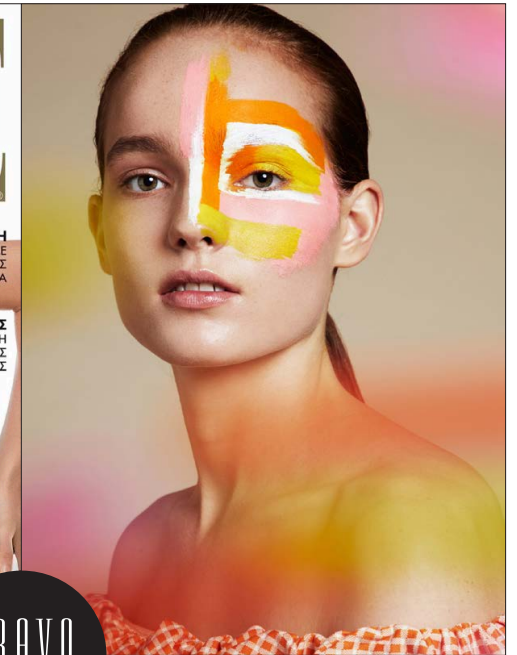

SIMONE

BRAVO MODELS

Height 176 Bust 80 Waist 59 Hips 89 Shoe 24.5 Eyes Green Hair Strawberry

HILLSIDE TERRACE H-301 18-17 SARUGAKUCHO SHIBUYA TOKYO 150-0033 JAPAN
 PHONE 03.3463.9090 / FAX 03.3463.9901
 WWW.BRAVOMODELS.NET