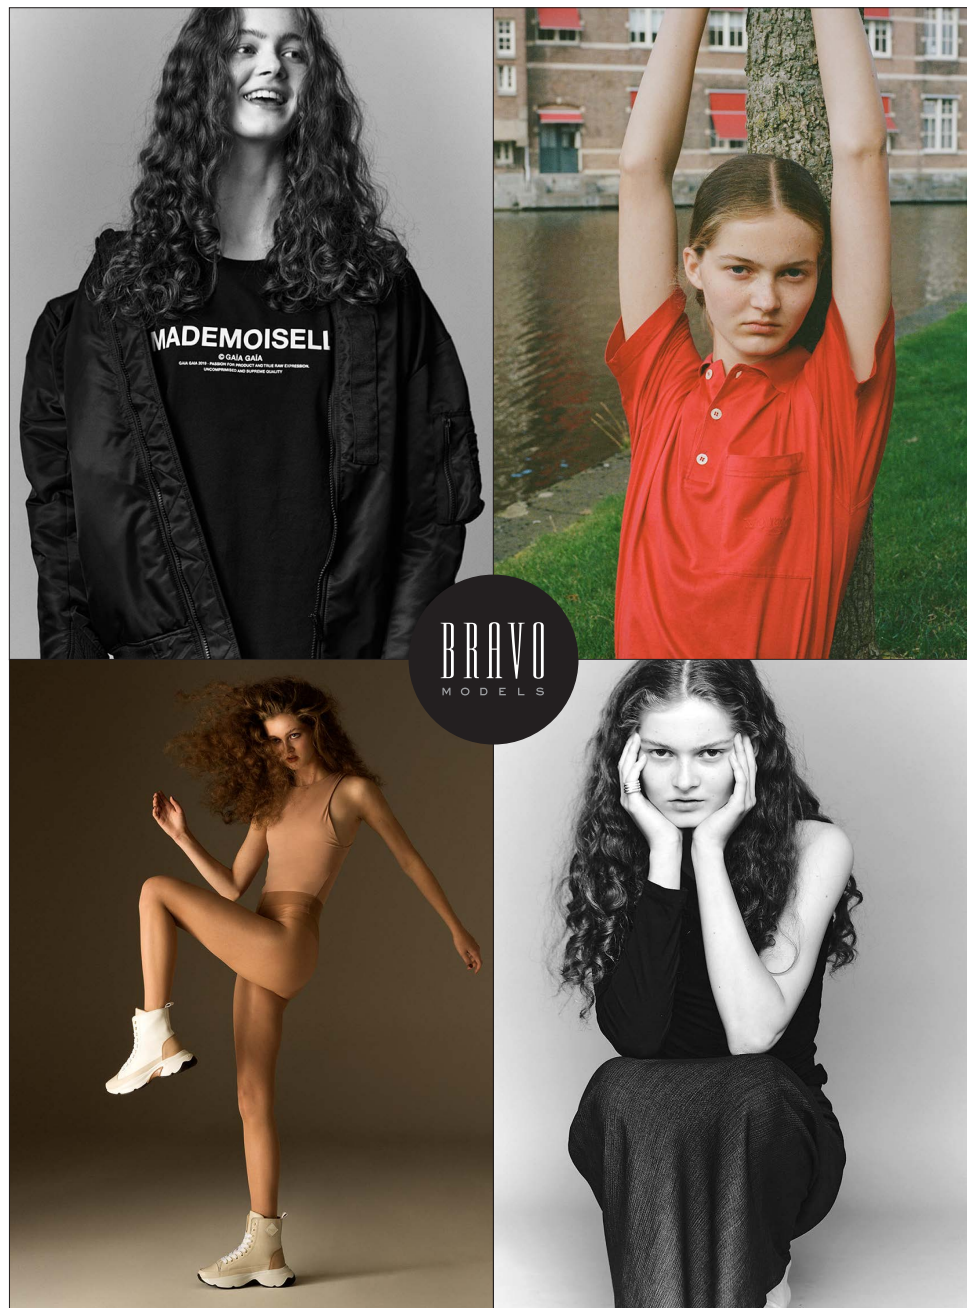

ILSE

BRAVO MODELS

Height 177 Bust 76 Waist 58 Hips 87 Shoe 24.5 Eyes Blue Hair Brown

HILLSIDE TERRACE H-301 18-17 SARUGAKUCHO SHIBUYA TOKYO 150-0033 JAPAN
PHONE 03.3463.9090 / FAX 03.3463.9901
WWW.BRAVOMODELS.NET