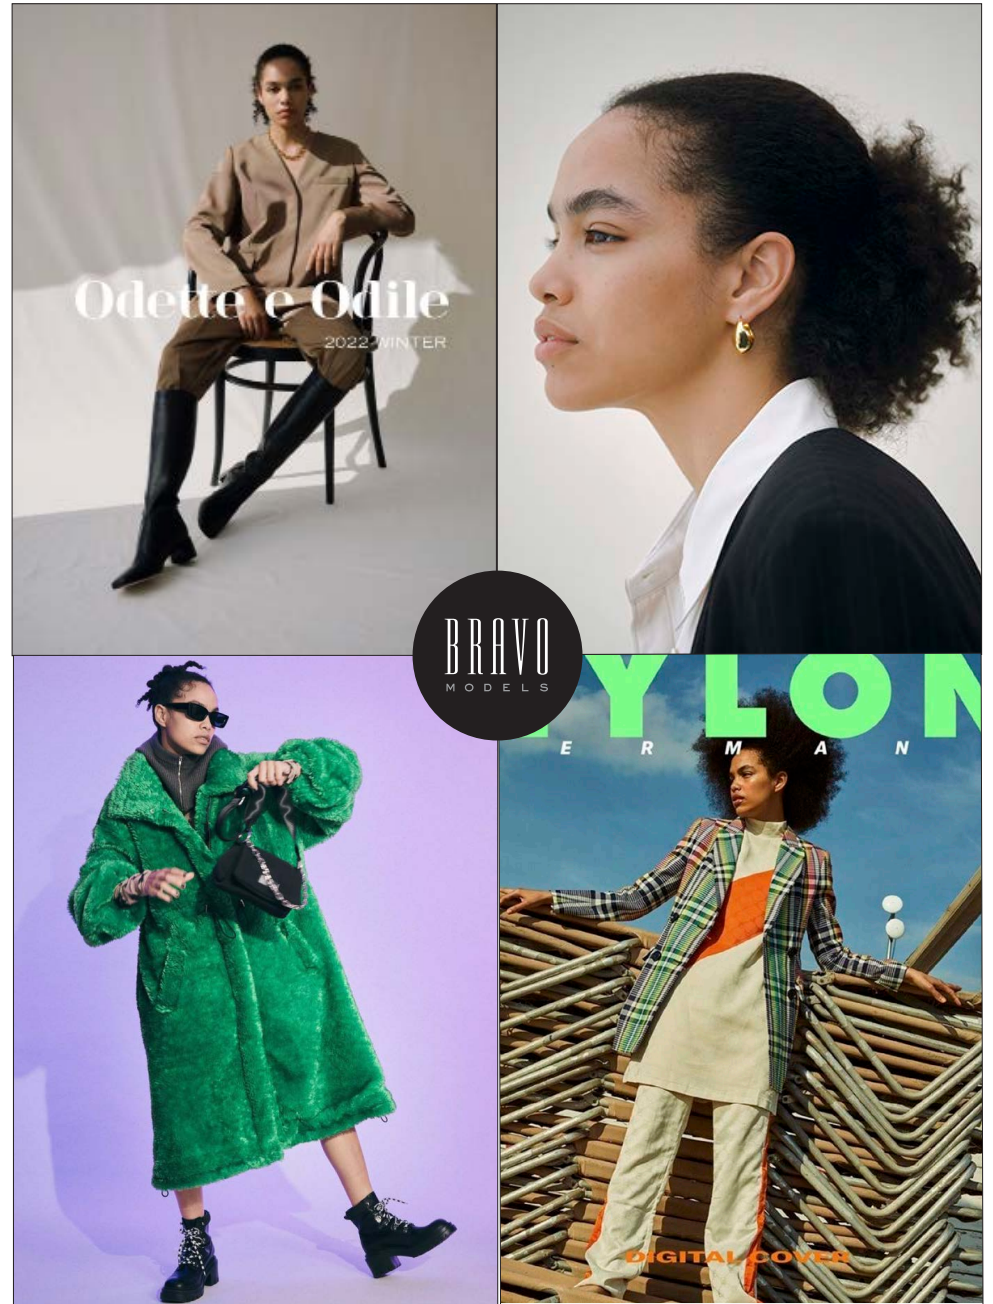

Finita

BRAVO MODELS

Height 175 Bust 79 Waist 59 Hips 80 Shoe 25 Eyes Black Hair Brown

HILLSIDE TERRACE H-301 18-17 SARUGAKUCHO SHIBUYA TOKYO 150-0033 JAPAN
PHONE 03.3463.9090 / FAX 03.3463.9901
WWW.BRAVOMODELS.NET