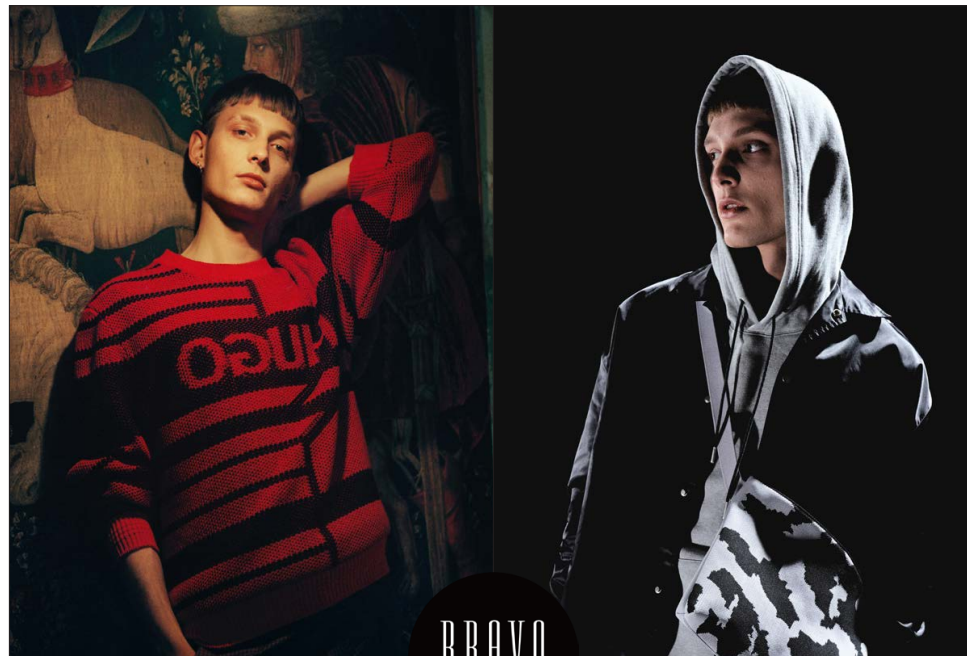

Vincent

BRAVO MODELS

Height 184 Chest 92 Waist 76 Hips 89 Shoe 28 Eyes Hazel Hair Lt.Brown

HILLSIDE TERRACE H-301 18-17 SARUGAKUCHO SHIBUYA TOKYO 150-0033 JAPAN
PHONE 03.3463.9090 / FAX 03.3463.9901
WWW.BRAVOMODELS.NET