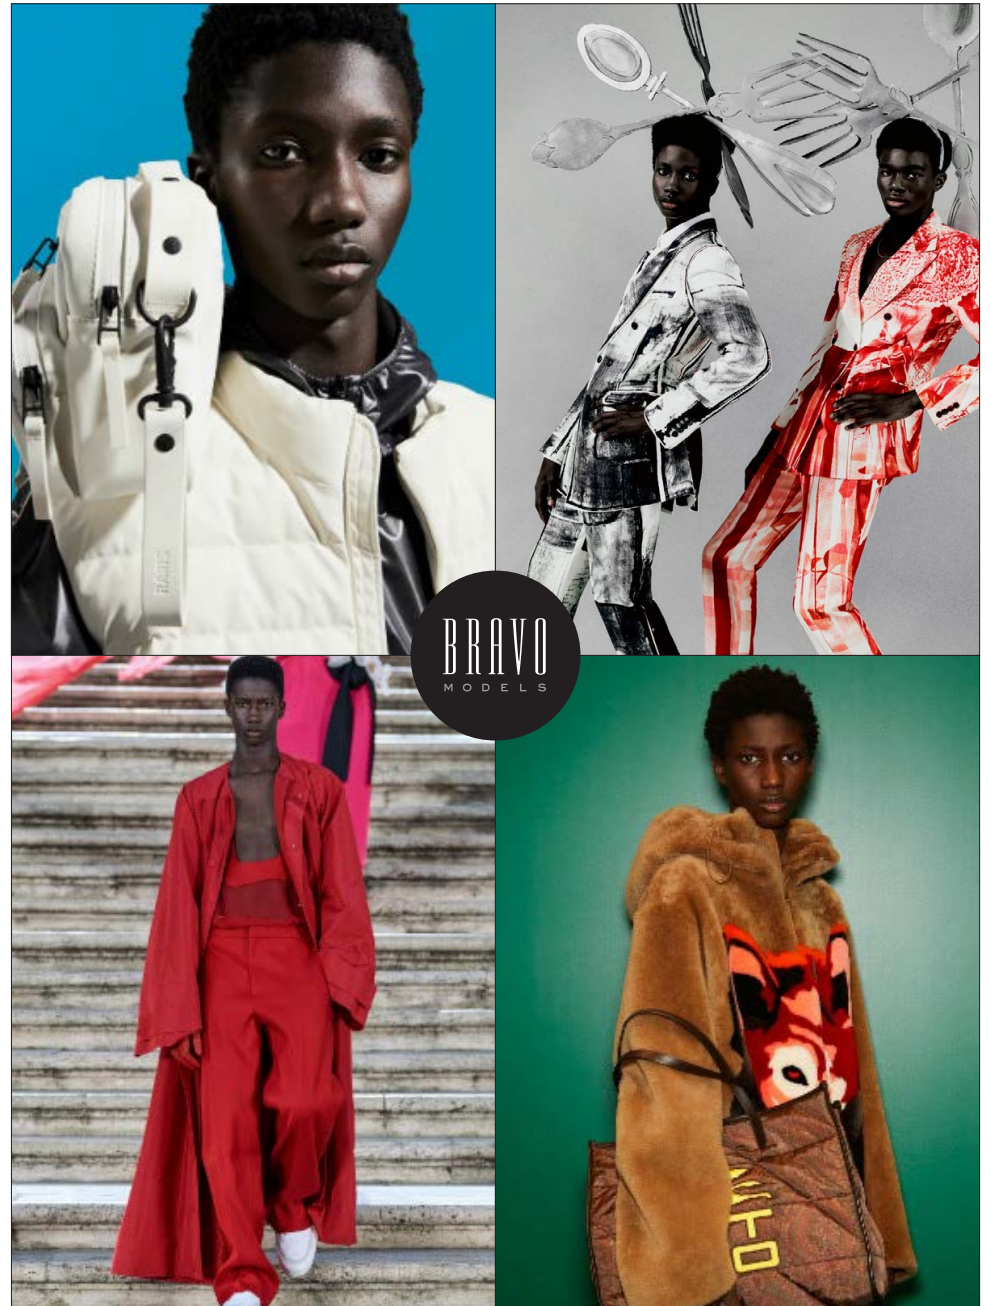

Douta

BRAVO MODELS

Height 185 Chest 82 Waist 67 Hips 88 Shoe 27 Eyes Black Hair Black

HILLSIDE TERRACE H-301 18-17 SARUGAKUCHO SHIBUYA TOKYO 150-0033 JAPAN  
PHONE 03.3463.9090 / FAX 03.3463.9901  
WWW.BRAVOMODELS.NET