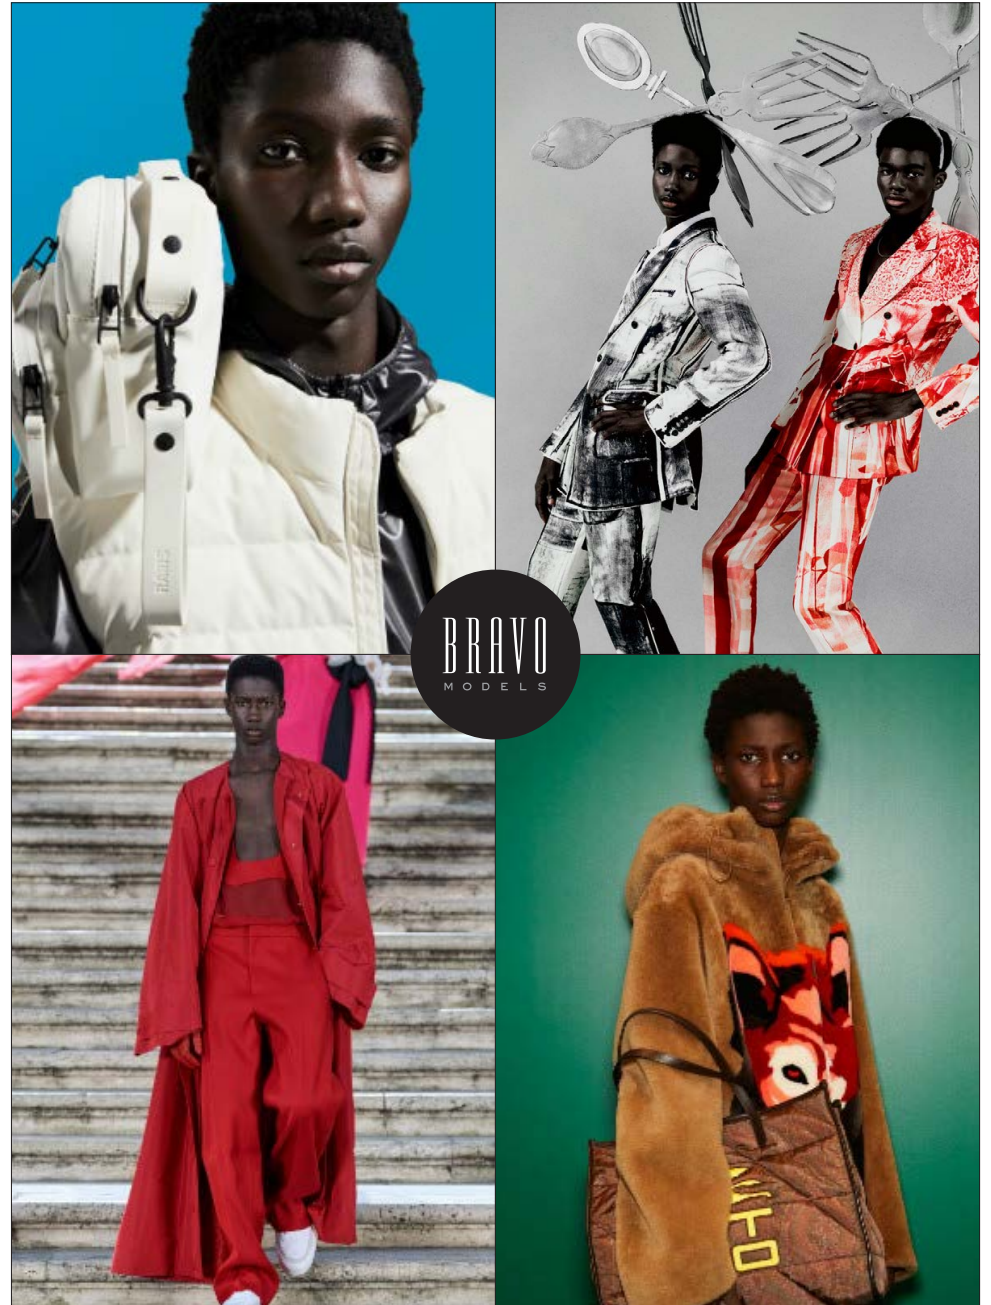

Douta

BRAVO MODELS

Height 185 Chest 82 Waist 67 Hips 88 Shoe 27 Eyes Black Hair Black

HILLSIDE TERRACE H-301 18-17 SARUGAKUCHO SHIBUYA TOKYO 150-0033 JAPAN  
PHONE 03.3463.9090 / FAX 03.3463.9901  
WWW.BRAVOMODELS.NET