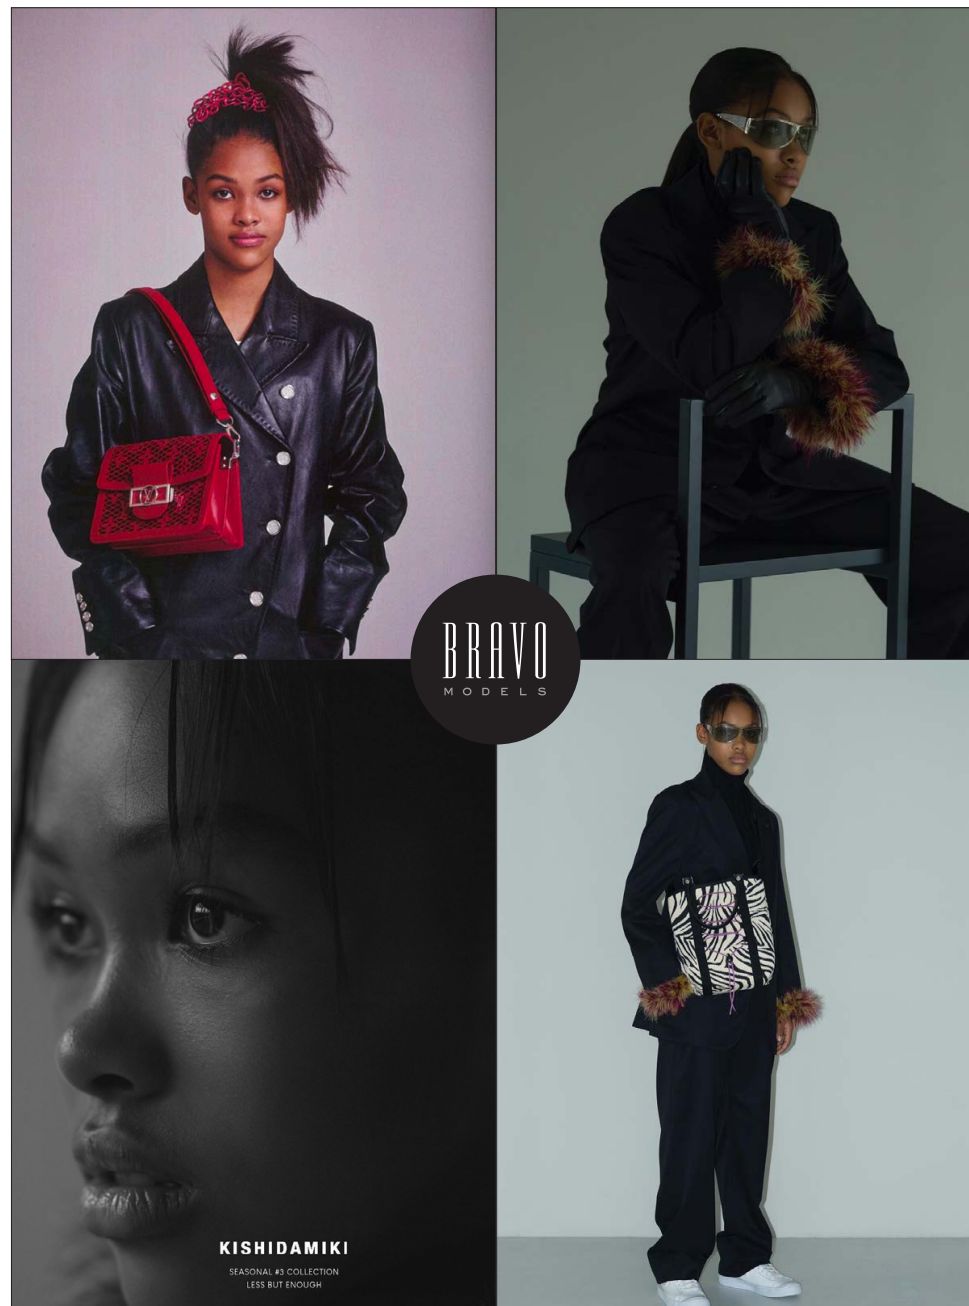

LINA EDGECOMBE

エジコム 梨奈

BRAVO MODELS

Height 170 Bust 80 Waist 60 Hips 85 Shoe 25.5 - 26.0 Eyes Dk.Brown Hair

HILLSIDE TERRACE H-301 18-17 SARUGAKUCHO SHIBUYA TOKYO 150-0033 JAPAN
PHONE 03.3463.9090 / FAX 03.3463.9901
WWW.BRAVOMODELS.NET