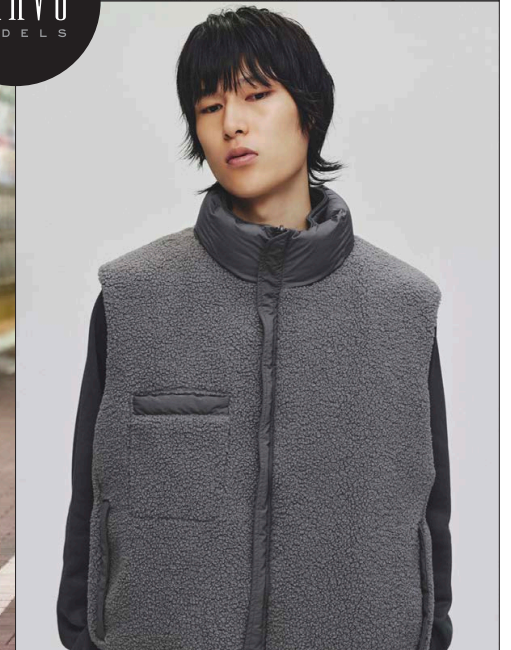

junsei

山下 順正

BRAVO MODELS

Height185 Chest 84 Waist 66 Hips90 Shoe 28 Eyes Dk.brown Hair Black

SHIATZY CHEN

NAMESAKE

HILLSIDE TERRACE H-301 18-17 SARUGAKUCHO SHIBUYA TOKYO 150-0033 JAPAN
PHONE 03.3463.9090 / FAX 03.3463.9901
WWW.BRAVOMODELS.NET