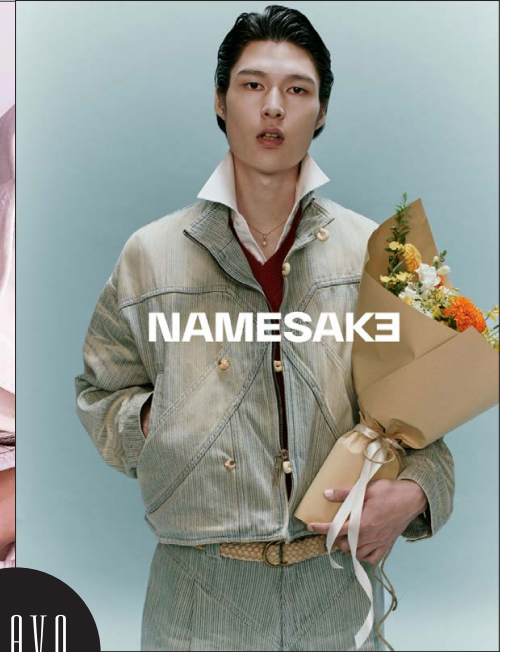

junsei

山下 順正

BRAVO MODELS

Height185 Chest 84 Waist 66 Hips90 Shoe 28 Eyes Dk.brown Hair Black

SHIATZY CHEN

NAMESAKE

HILLSIDE TERRACE H-301 18-17 SARUGAKUCHO SHIBUYA TOKYO 150-0033 JAPAN
PHONE 03.3463.9090 / FAX 03.3463.9901
WWW.BRAVOMODELS.NET