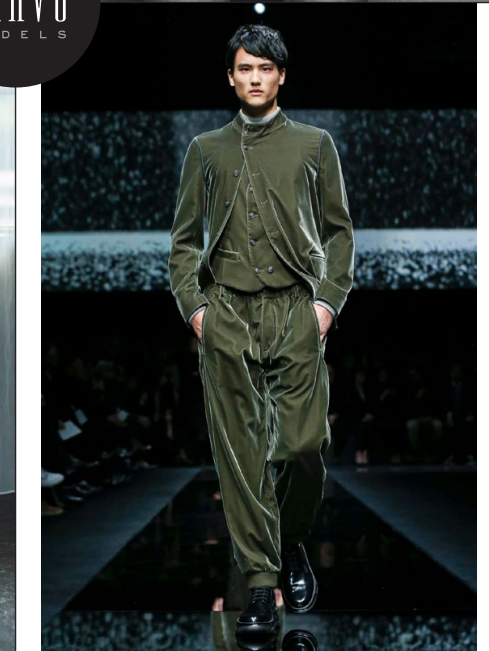

Takashi

大須賀 崇

BRAVO MODELS

Height 187 Chest 90 Waist 73 Hips 91 Shoe 27.5 Eyes Black Hair Black

HILLSIDE TERRACE H-301 18-17 SARUGAKUCHO SHIBUYA TOKYO 150-0033 JAPAN
PHONE 03.3463.9090 / FAX 03.3463.9901
WWW.BRAVOMODELS.NET