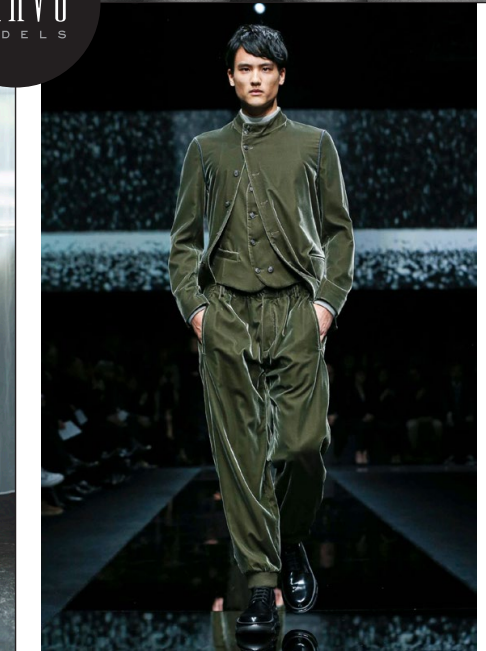

Takashi

大須賀 崇

BRAVO MODELS

Height 187 Chest 90 Waist 73 Hips 91 Shoe 27.5 Eyes Black Hair Black

HILLSIDE TERRACE H-301 18-17 SARUGAKUCHO SHIBUYA TOKYO 150-0033 JAPAN
PHONE 03.3463.9090 / FAX 03.3463.9901
WWW.BRAVOMODELS.NET