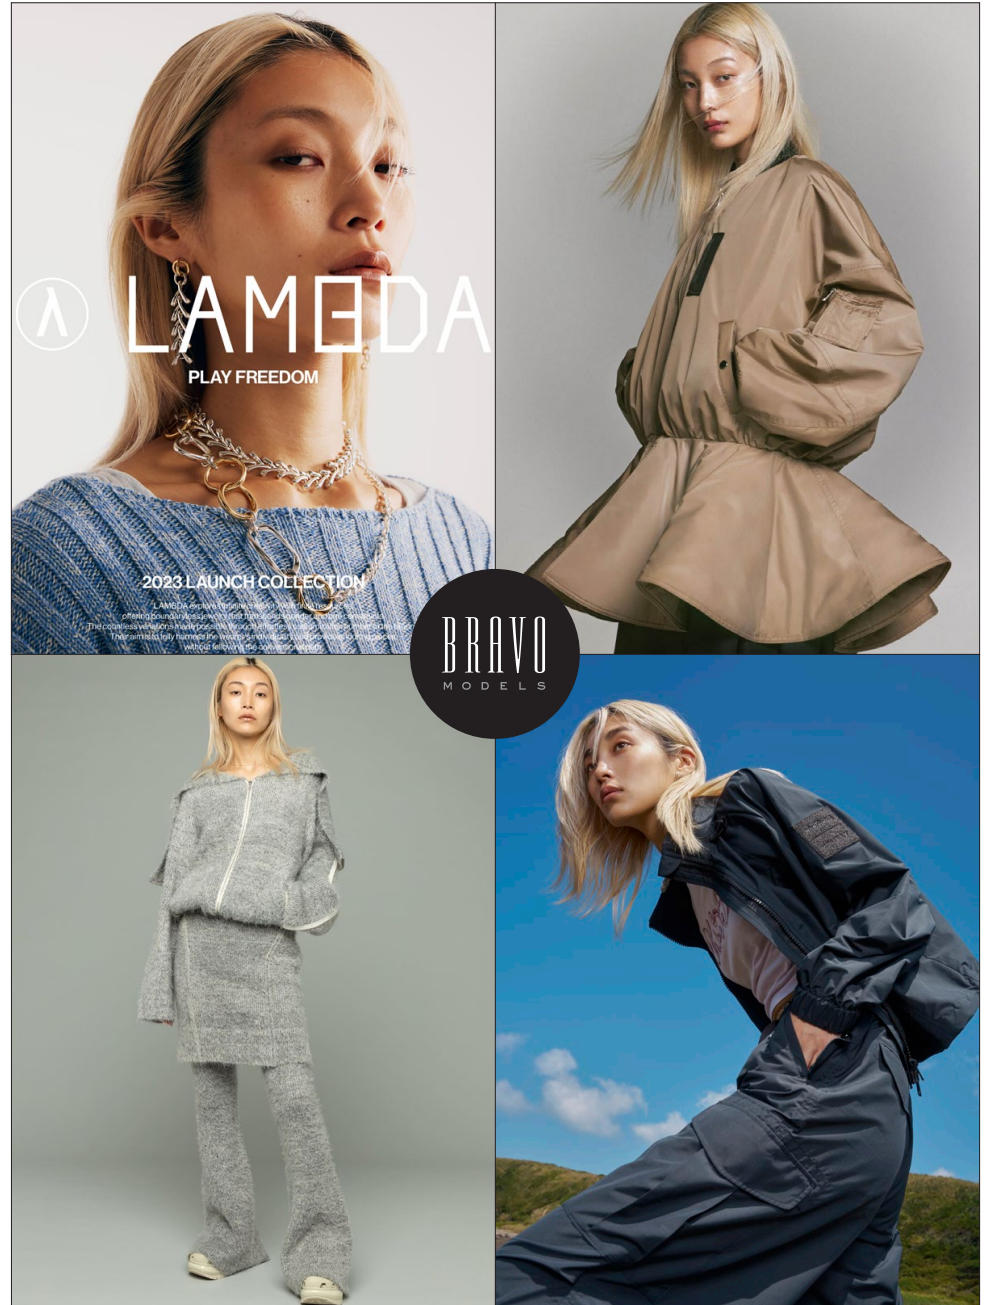

H A R A

BRAVO MODELS

Height 171 Bust 79 Waist 60 Hips 85 Shoe 25 Eyes dk.brown Hair blonde

BRAVO
MODELS

HILLSIDE TERRACE H-301 18-17 SARUGAKUCHO SHIBUYA TOKYO 150-0033 JAPAN
PHONE 03.3463.9090 / FAX 03.3463.9901
WWW.BRAVOMODELS.NET