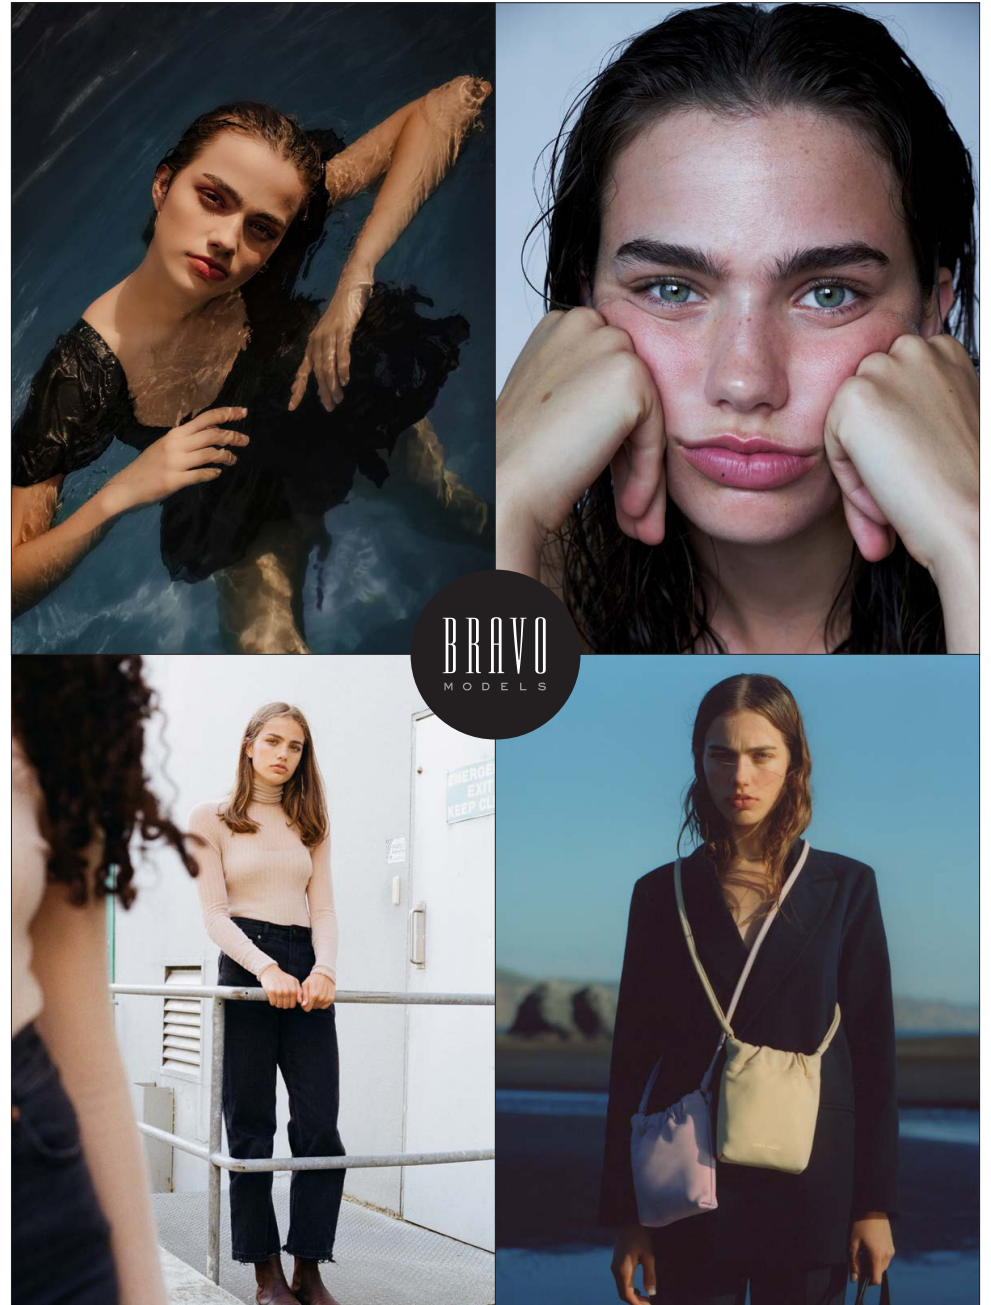

Grace Cox

BRAVO MODELS

Height 177 Bust 84.5 Waist 61.5 Hips 89 Shoe 25 Eyes Blue Green Hair Brown

BRAVO
MODELS

HILLSIDE TERRACE H-301 18-17 SARUGAKUCHO SHIBUYA TOKYO 150-0033 JAPAN
PHONE 03.3463.9090 / FAX 03.3463.9901
WWW.BRAVOMODELS.NET