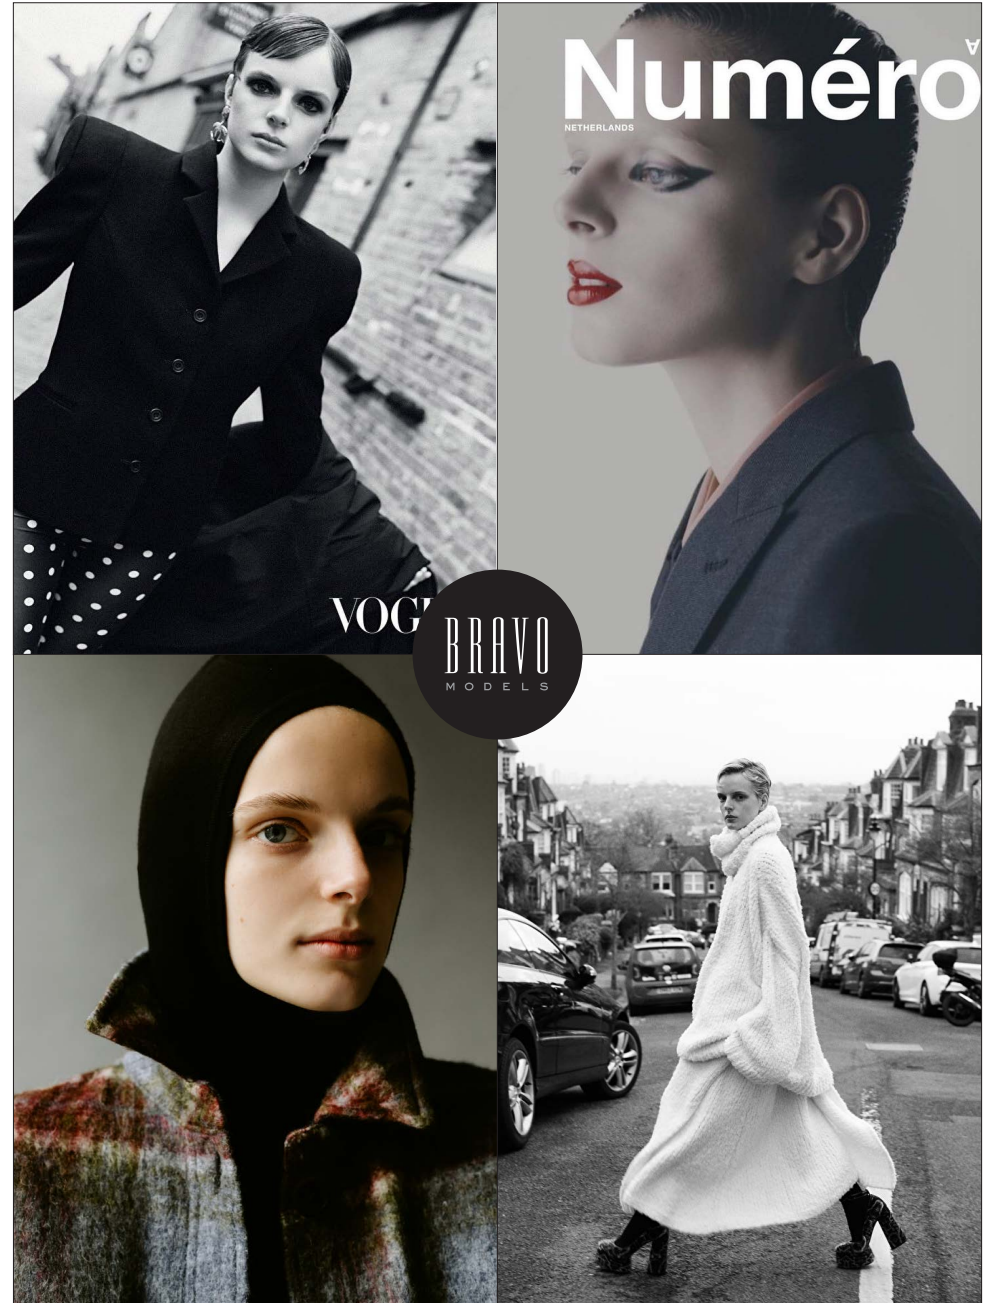

Hannah Thatcher

BRAVO MODELS

Height 173 Bust 79 Waist 62 Hips 88 Shoe 24.5 Eyes Blue Hair Blown

HILLSIDE TERRACE H-301 18-17 SARUGAKUCHO SHIBUYA TOKYO 150-0033 JAPAN
PHONE 03.3463.9090 / FAX 03.3463.9901
WWW.BRAVOMODELS.NET