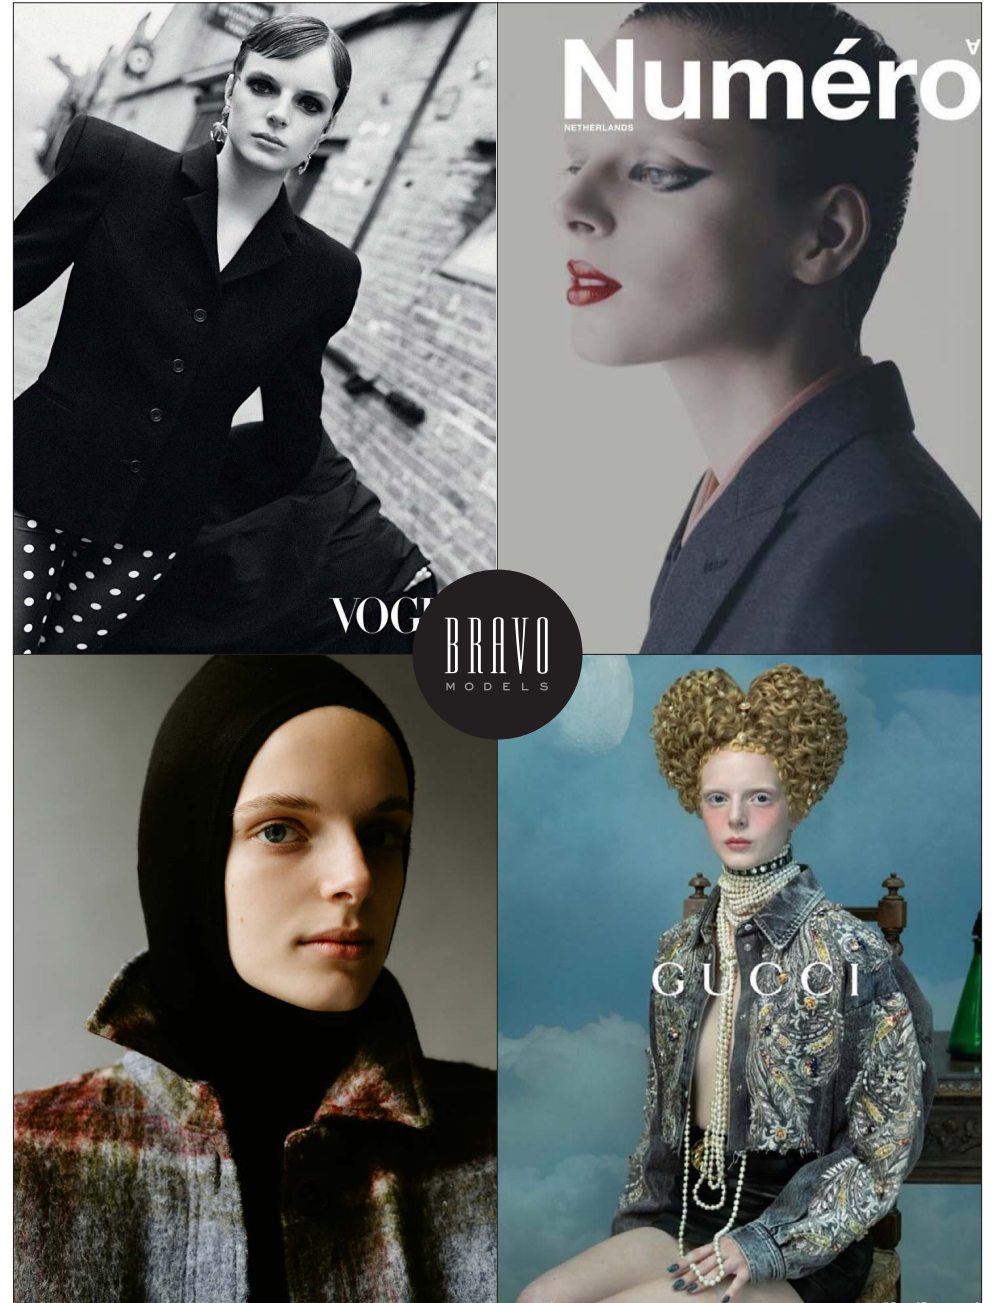

Hannah Thatcher

BRAVO MODELS

Height 173 Bust 79 Waist 62 Hips 88 Shoe 24.5 Eyes Blue Hair Blown

HILLSIDE TERRACE H-301 18-17 SARUGAKUCHO SHIBUYA TOKYO 150-0033 JAPAN
PHONE 03.3463.9090 / FAX 03.3463.9901
WWW.BRAVOMODELS.NET