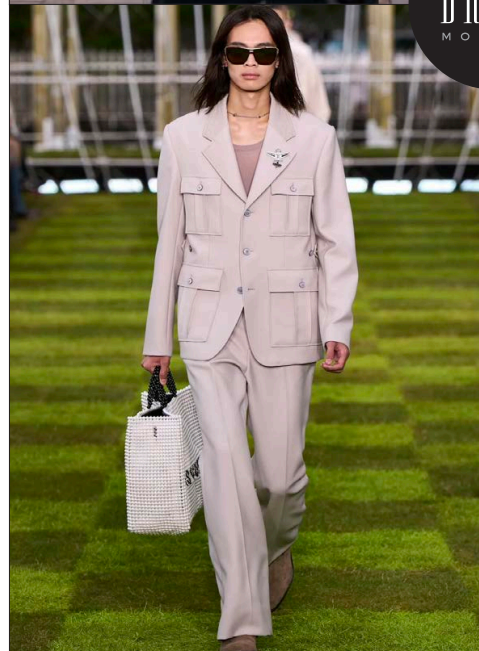

Yuhi
宮原優陽

BRAVO MODELS

Height 188 Chest 84 Waist 71 Hips 90 Shoe 28 Eyes Brown Hair Brown

HILLSIDE TERRACE H-301 18-17 SARUGAKUCHO SHIBUYA TOKYO 150-0033 JAPAN
PHONE 03.3463.9090 / FAX 03.3463.9901
WWW.BRAVOMODELS.NET