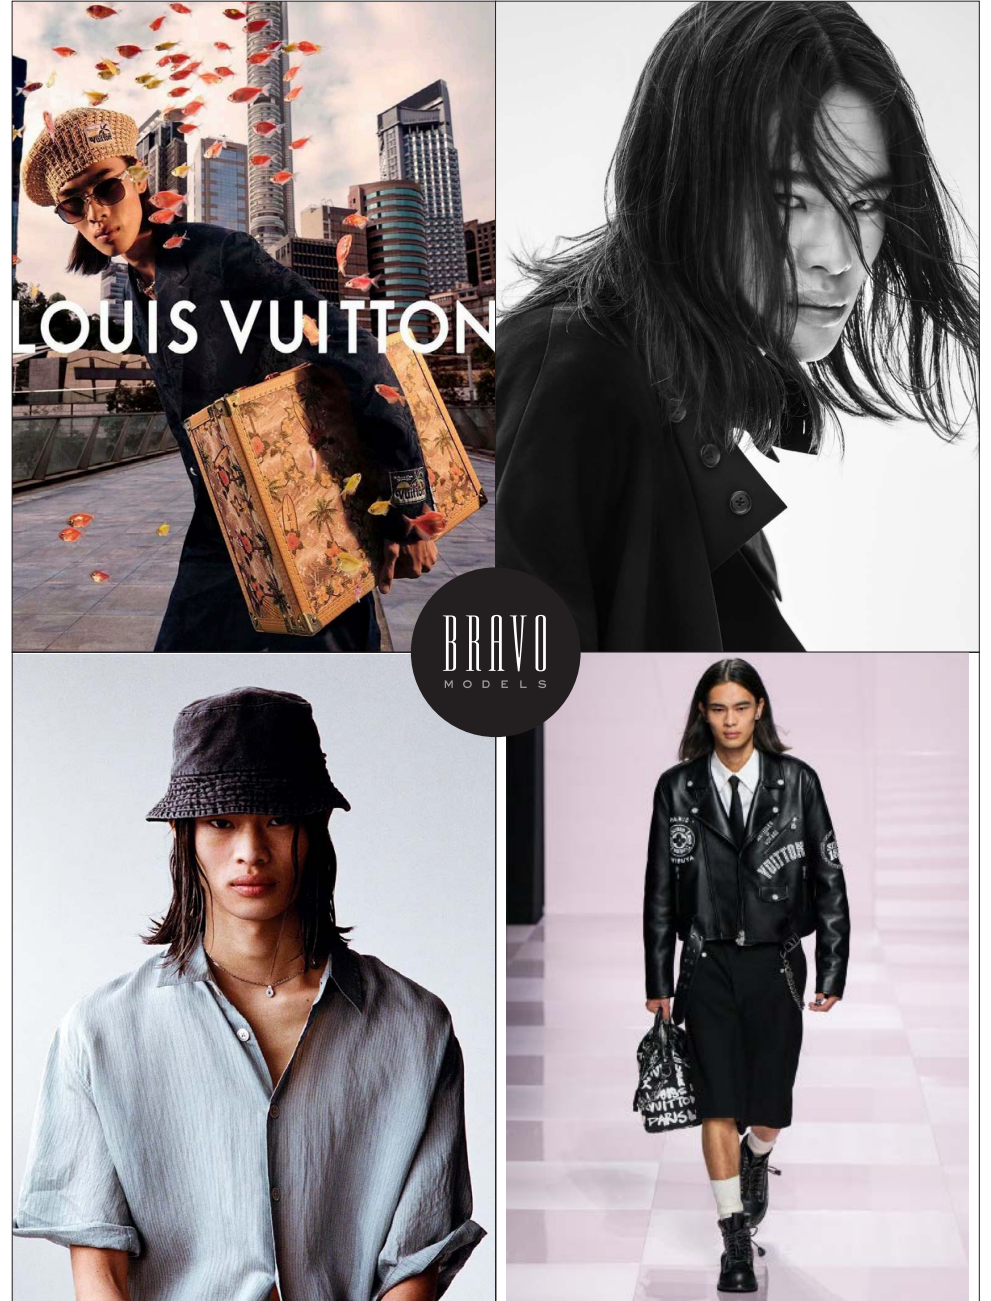

Yuhi
宮原優陽

BRAVO MODELS

Height 188 Chest 84 Waist 71 Hips 90 Shoe 28 Eyes Brown Hair Brwon

HILLSIDE TERRACE H-301 18-17 SARUGAKUCHO SHIBUYA TOKYO 150-0033 JAPAN
PHONE 03.3463.9090 / FAX 03.3463.9901
WWW.BRAVOMODELS.NET