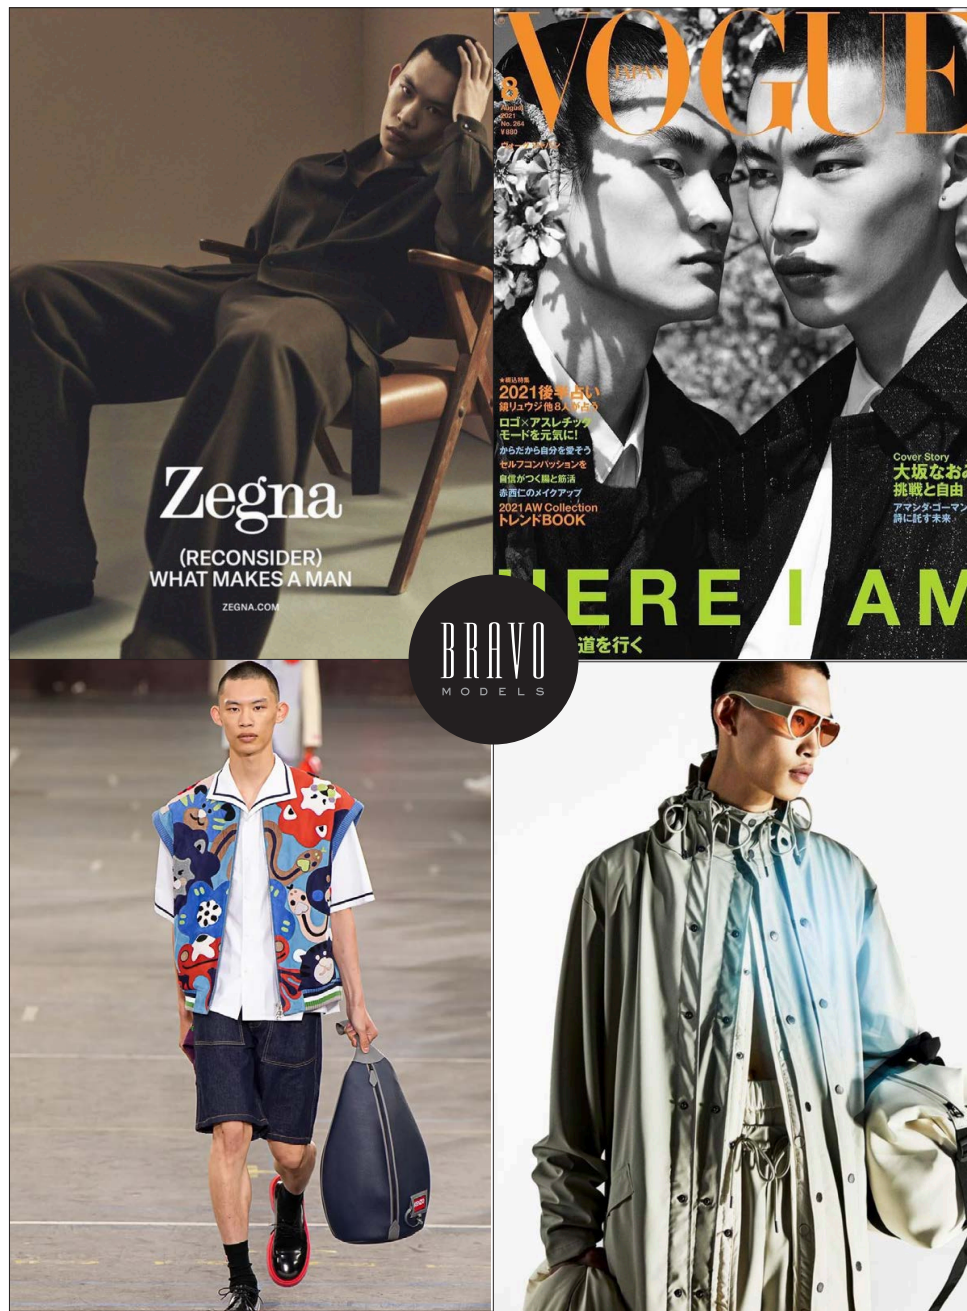

Yura

悠楽

BRAVO MODELS

Height 186 Chest 85 Waist 72 Hips 95 Shoe 28.5 Eyes Black Hair Black

HILLSIDE TERRACE H-301 18-17 SARUGAKUCHO SHIBUYA TOKYO 150-0033 JAPAN
 PHONE 03.3463.9090 / FAX 03.3463.9901
 WWW.BRAVOMODELS.NET