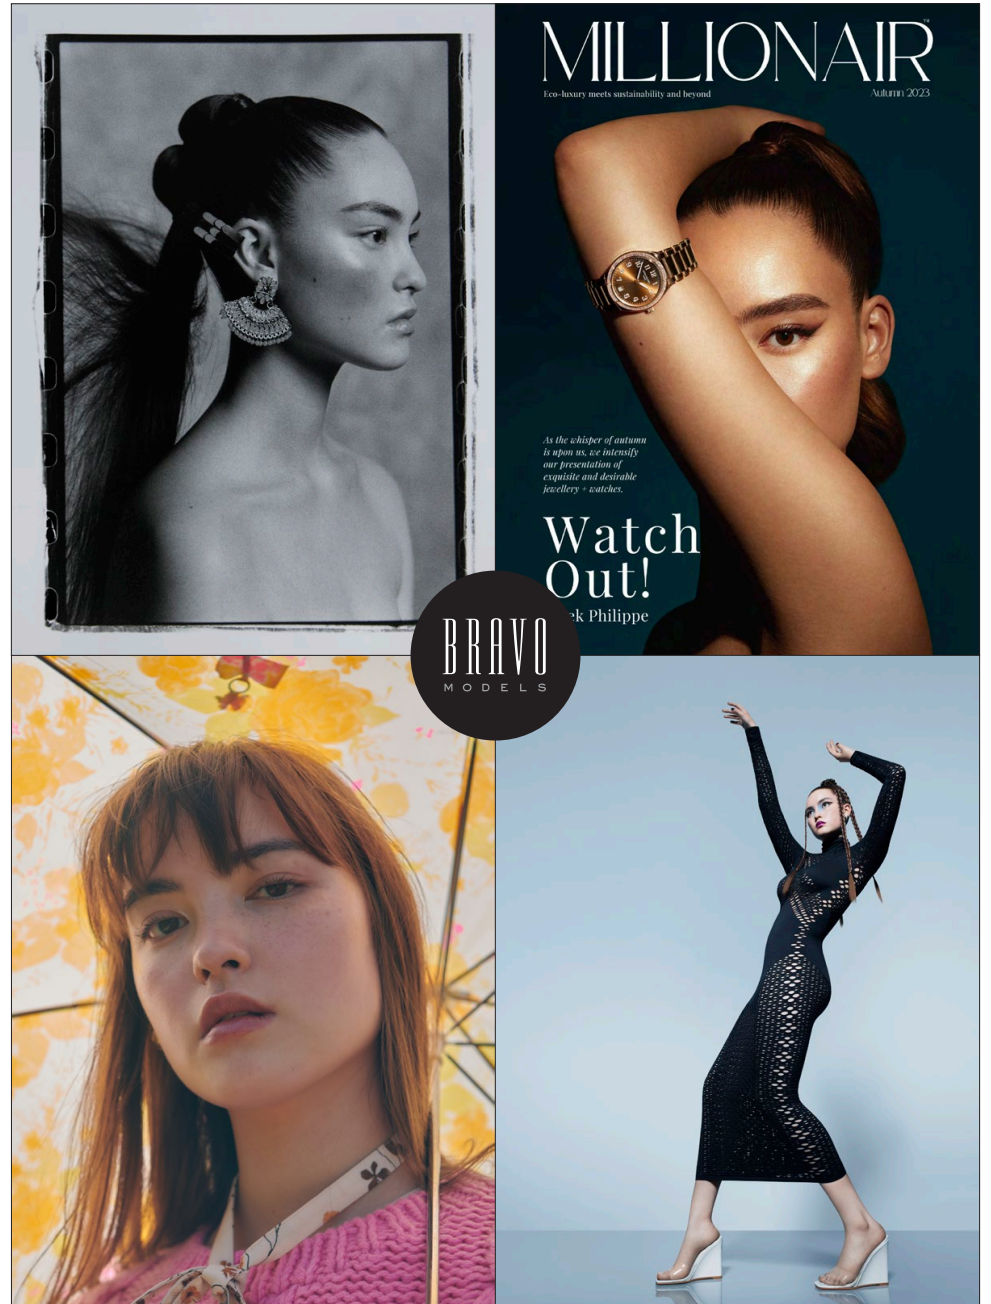

MILLIONAIRE
Eco-luxury meets sustainability and beyond
Aut#11 2023

Watch Out!
by Philippe

BRAVO
MODELS

HILLSIDE TERRACE H-301 18-17 SARUGAKUCHO SHIBUYA TOKYO 150-0033 JAPAN
PHONE 03.3463.9090 / FAX 03.3463.9901
WWW.BRAVOMODELS.NET