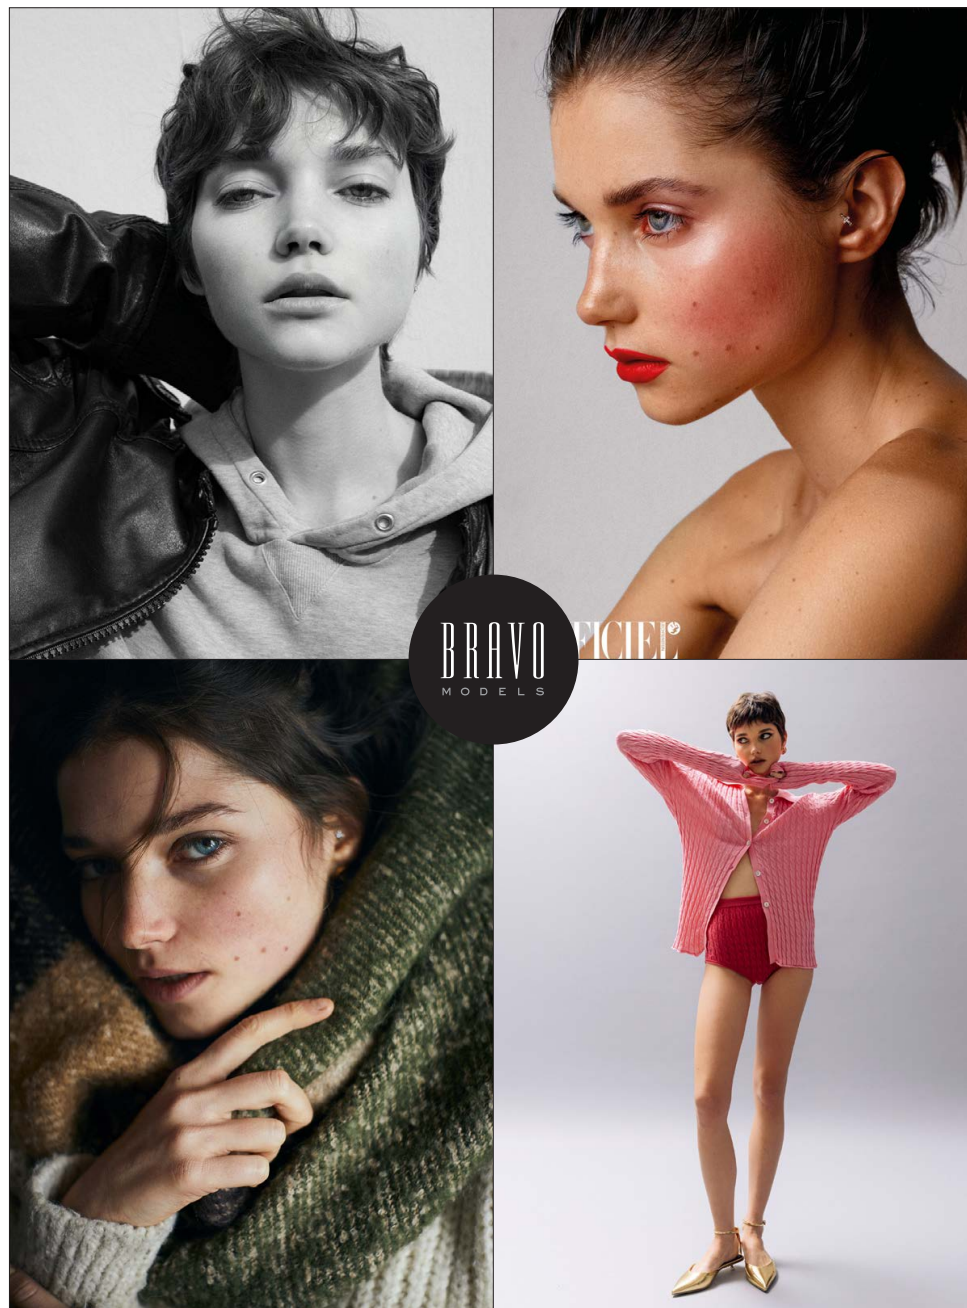

Katya

BRAVO MODELS

Height 176 Bust 78 Waist 56 Hips 88 Shoe 25 Eyes Blue Hair Brown

BRAVO
MODELS

CELESTINE

HILLSIDE TERRACE H-301 18-17 SARUGAKUCHO SHIBUYA TOKYO 150-0033 JAPAN
PHONE 03.3463.9090 / FAX 03.3463.9901
WWW.BRAVOMODELS.NET