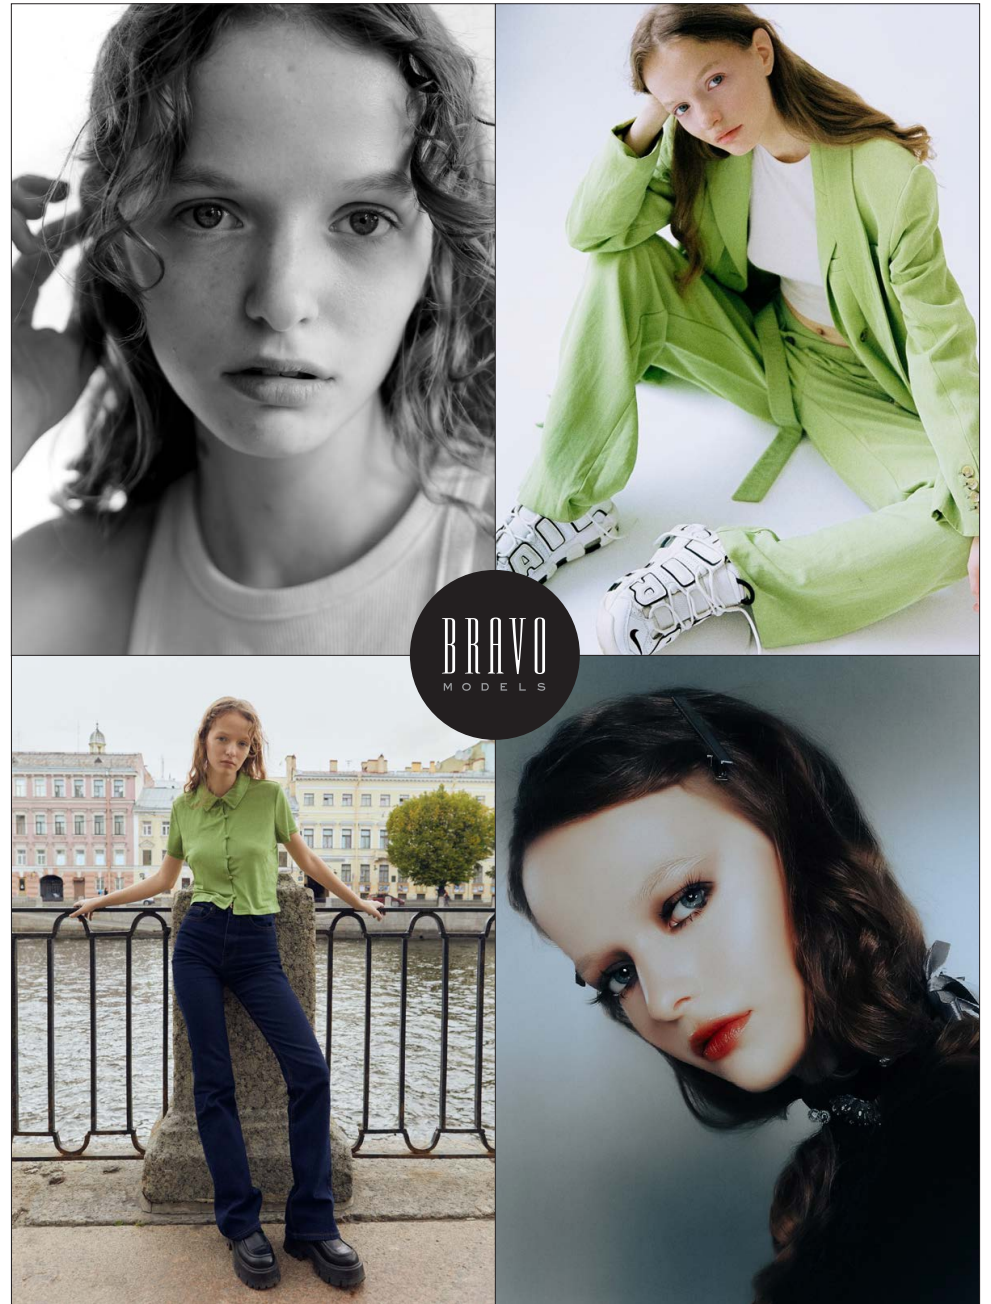

Gala

BRAVO MODELS

Height 170 Bust 79 Waist 55 Hips 88 Shoe 23.5 Eyes Grey Hair Strawberry

HILLSIDE TERRACE H-301 18-17 SARUGAKUCHO SHIBUYA TOKYO 150-0033 JAPAN
PHONE 03.3463.9090 / FAX 03.3463.9901
WWW.BRAVOMODELS.NET