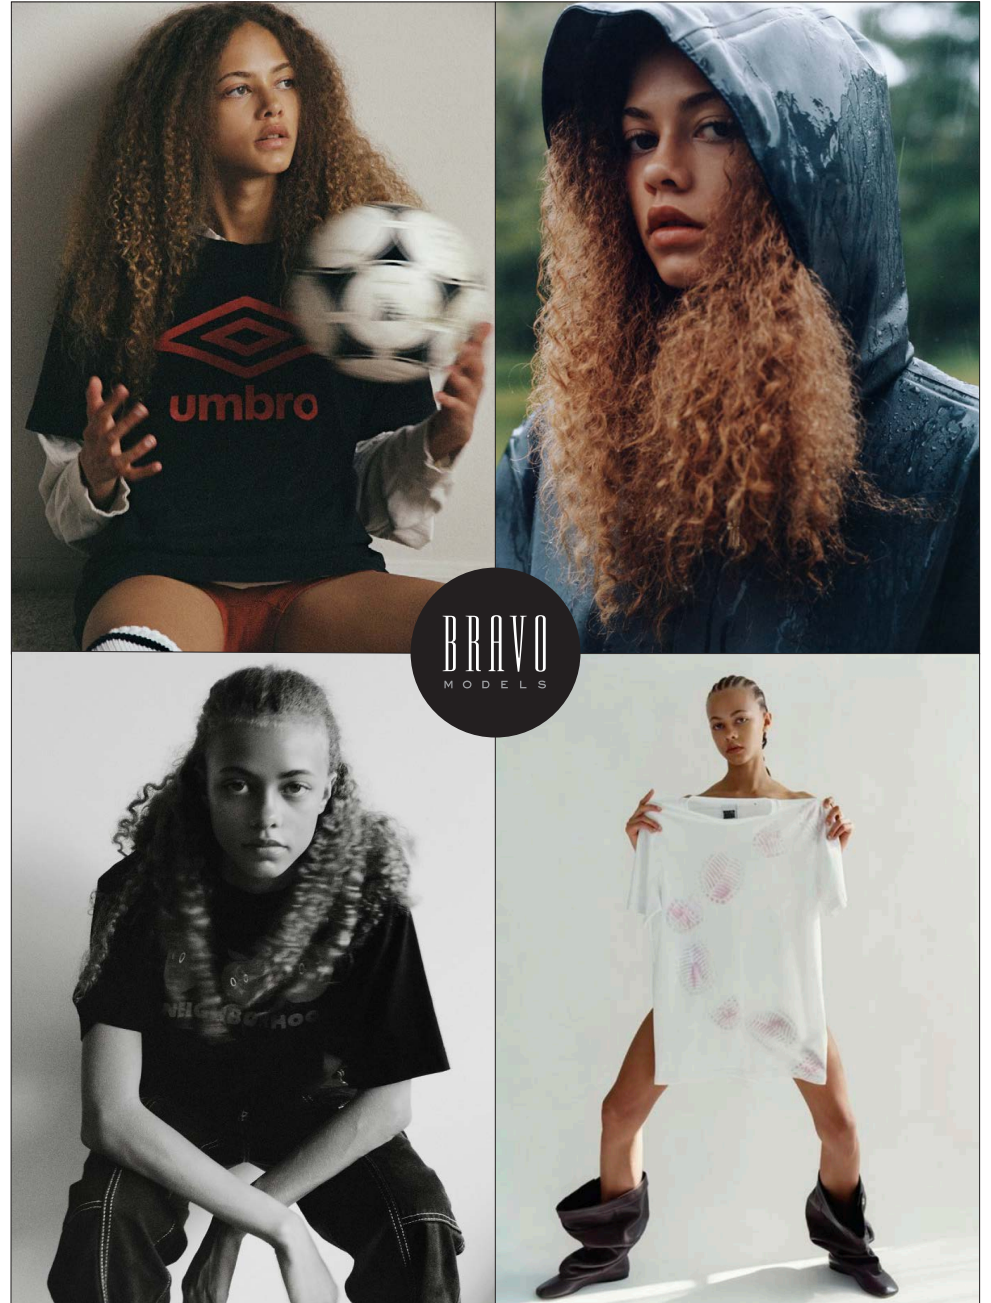

# Mia Davis

BRAVO MODELS

Height 173 Bust 80 Waist 60 Hips 84 Shoe 25 Eyes Green Hair Light Brown

HILLSIDE TERRACE H-301 18-17 SARUGAKUCHO SHIBUYA TOKYO 150-0033 JAPAN  
PHONE 03.3463.9090 / FAX 03.3463.9901  
WWW.BRAVOMODELS.NET