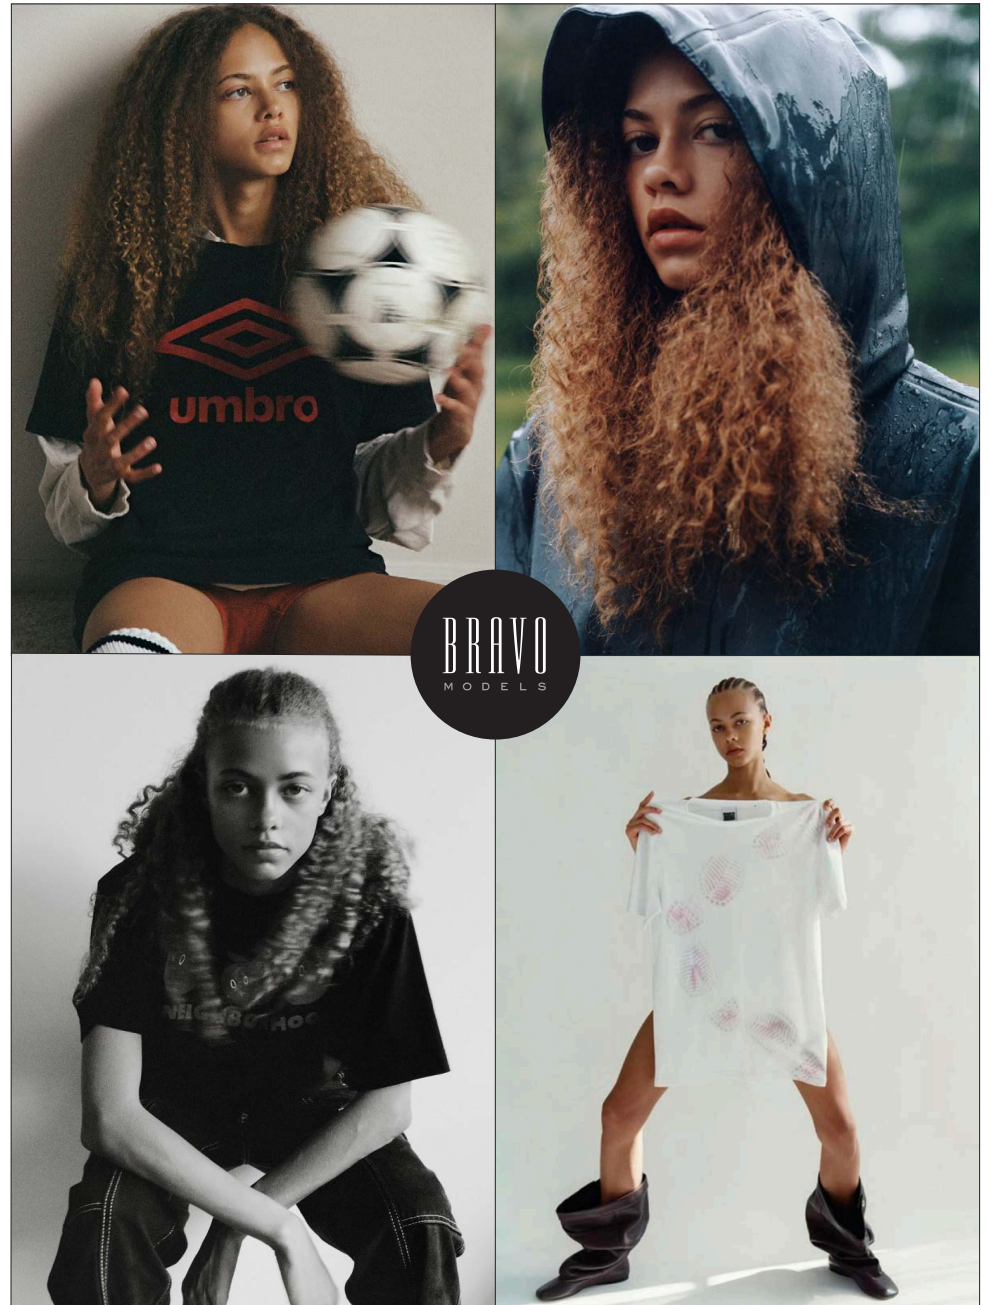

Mia Davis

BRAVO MODELS

Height 173 Bust 80 Waist 60 Hips 84 Shoe 25 Eyes Green Hair Light Brown

HILLSIDE TERRACE H-301 18-17 SARUGAKUCHO SHIBUYA TOKYO 150-0033 JAPAN
PHONE 03.3463.9090 / FAX 03.3463.9901
WWW.BRAVOMODELS.NET