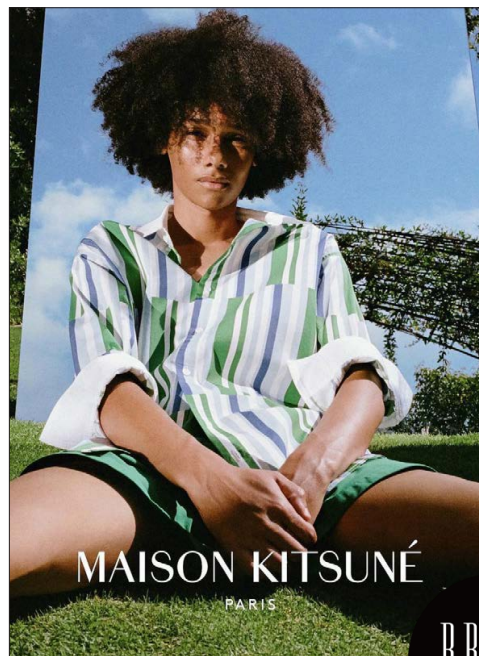

Shalom

BRAVO MODELS

Height 183 Chest 86 Waist 66 Hips 88 Shoe 28 Eyes Brown Hair Black

HILLSIDE TERRACE H-301 18-17 SARUGAKUCHO SHIBUYA TOKYO 150-0033 JAPAN  
PHONE 03.3463.9090 / FAX 03.3463.9901  
WWW.BRAVOMODELS.NET