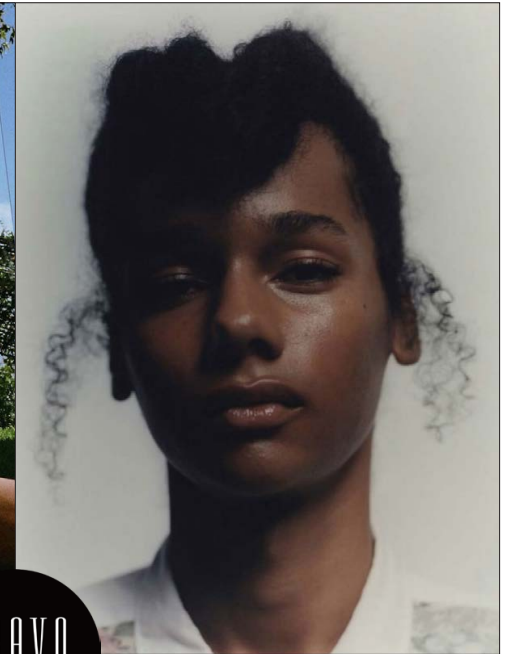

Shalom

BRAVO MODELS

Height 183 Chest 86 Waist 66 Hips 88 Shoe 28 Eyes Brown Hair Black

HILLSIDE TERRACE H-301 18-17 SARUGAKUCHO SHIBUYA TOKYO 150-0033 JAPAN
PHONE 03.3463.9090 / FAX 03.3463.9901
WWW.BRAVOMODELS.NET