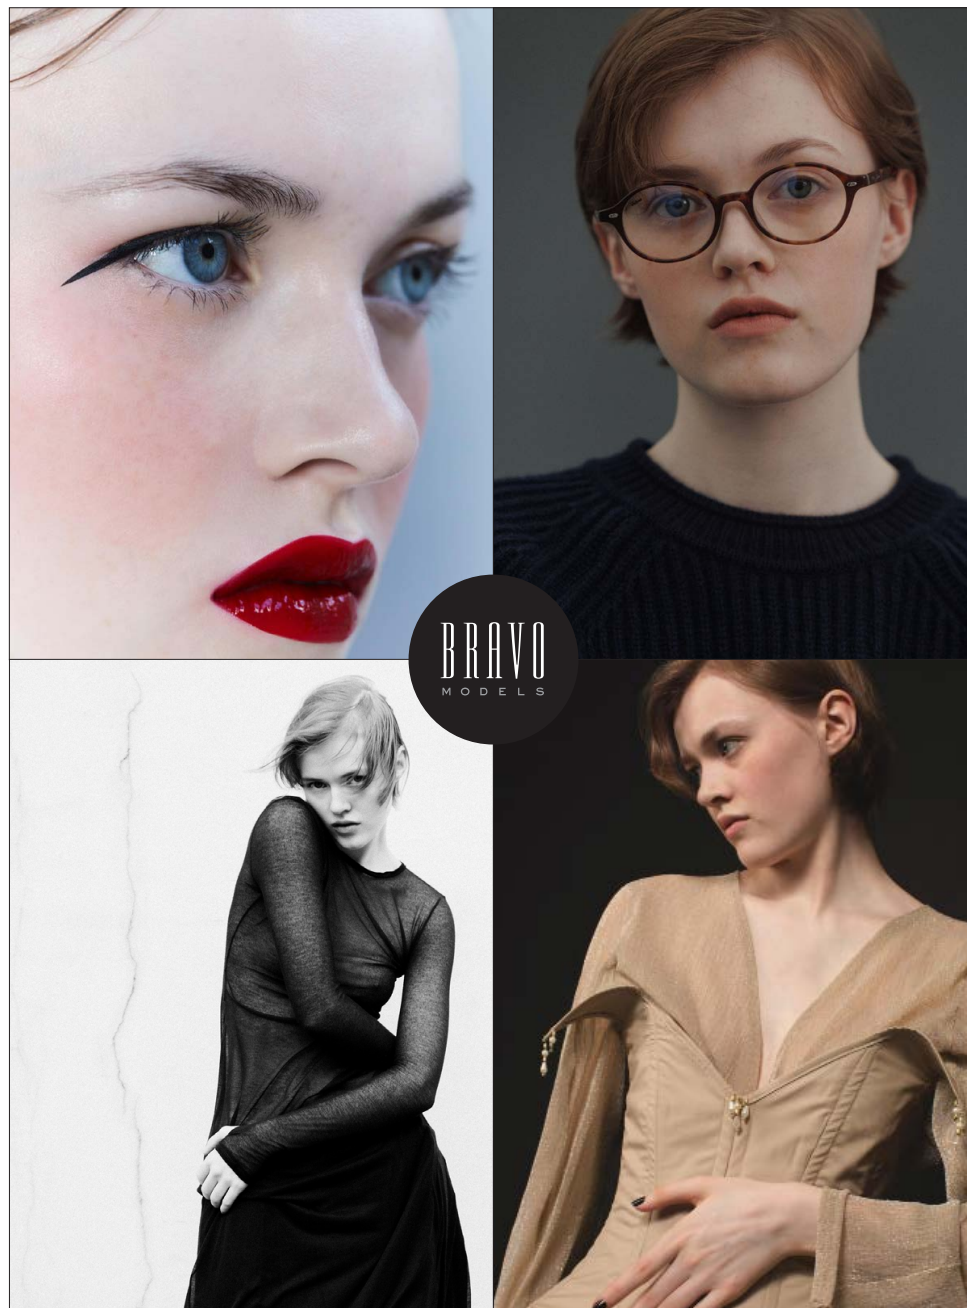

Kiki

BRAVO MODELS

Height 173 Bust 76 Waist 59 Hips 87 Shoe 24.5 Eyes Brown Hair Red

HILLSIDE TERRACE H-301 18-17 SARUGAKUCHO SHIBUYA TOKYO 150-0033 JAPAN
PHONE 03.3463.9090 / FAX 03.3463.9901
WWW.BRAVOMODELS.NET