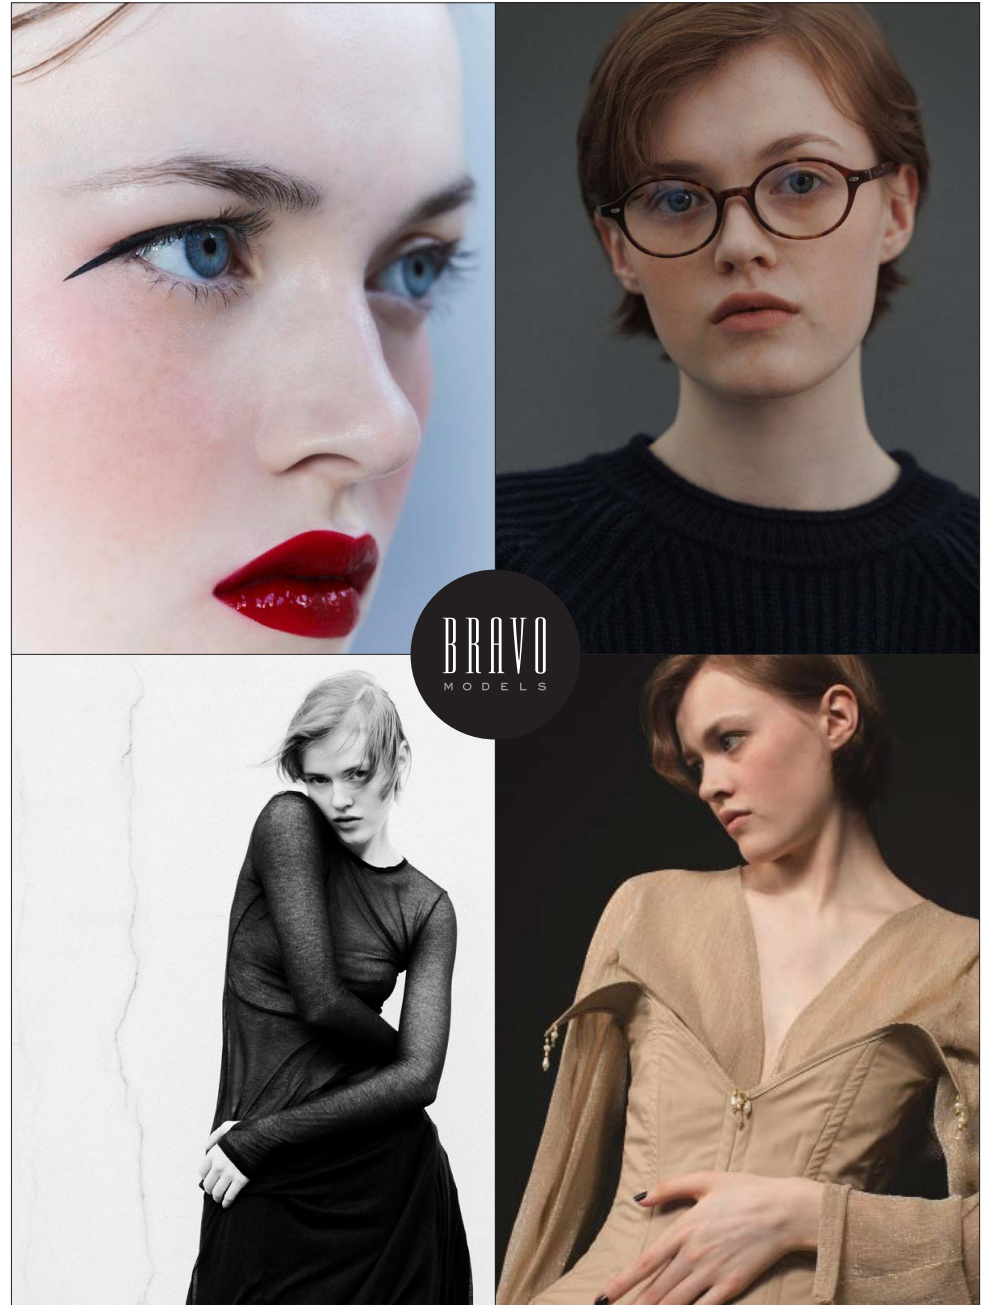

Kiki

BRAVO MODELS

Height 173 Bust 76 Waist 59 Hips 87 Shoe 24.5 Eyes Brown Hair Red

HILLSIDE TERRACE H-301 18-17 SARUGAKUCHO SHIBUYA TOKYO 150-0033 JAPAN
PHONE 03.3463.9090 / FAX 03.3463.9901
WWW.BRAVOMODELS.NET